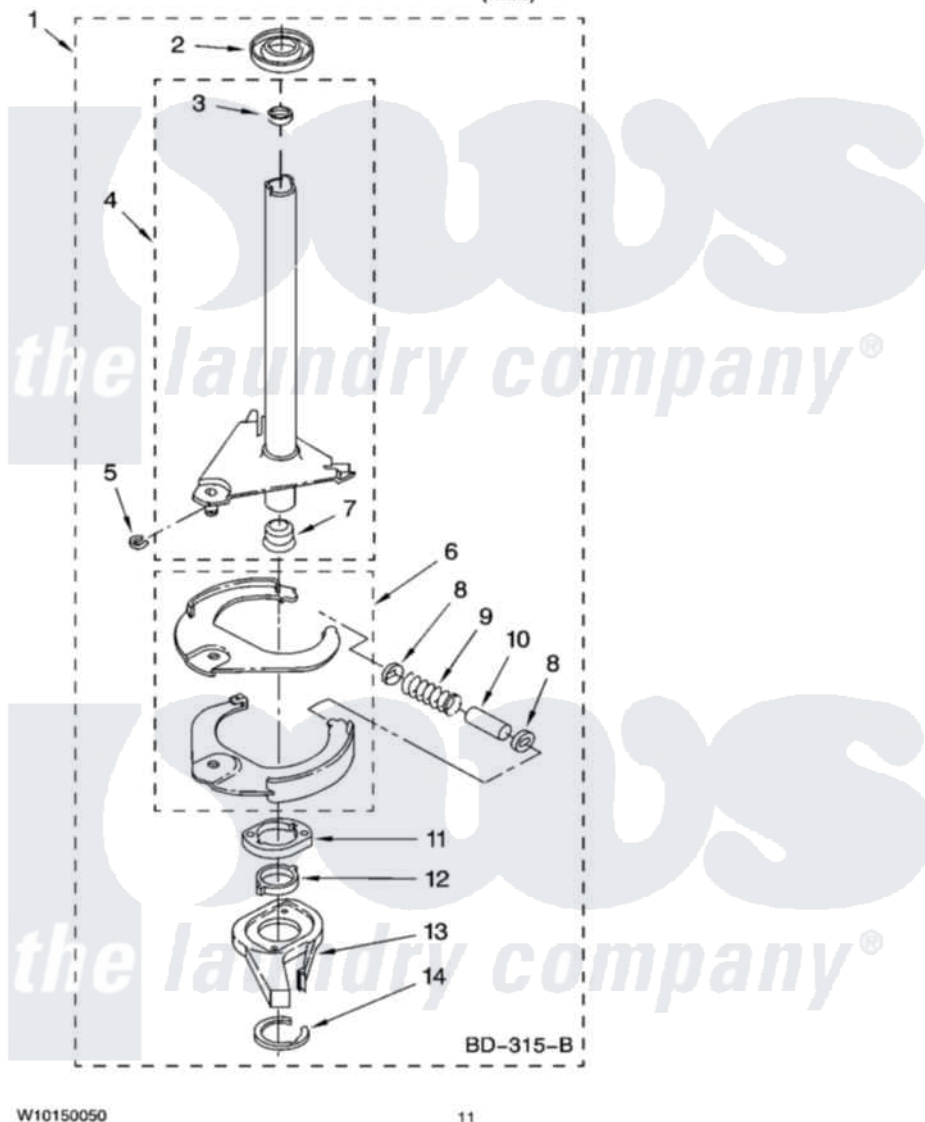

# Whirlpool RTW4305SQ0 07 - BRAKE AND DRIVE TUBE PARTS

## BRAKE AND DRIVE TUBE PARTS

For Model: RTW4305SQ0  
(White)

W10150050

11

Whirlpool Residential Whirlpool RTW4305SQ0 Washer Parts Parts Diagram 07 - BRAKE AND DRIVE TUBE PARTS  
Click on the part number to view part

Item	Original Part Number	Replaced By	Status	Part Description
1	388952	<a href="#">285792</a>		Basketdrive
2	<a href="#">62658</a>			Ring, Thrust
3	<a href="#">356427</a>			Seal, Spin Pinion
4	64027	<a href="#">64208</a>		Tube-Spin
5	64035	<a href="#">W10083190</a>		Ring, Retaining
6	64232	<a href="#">285438</a>		Shoe-Brake
7	62703	<a href="#">8546462</a>		"T" Bearing, Spin Tube
8	3353956	<a href="#">285658</a>		Sleeve
9	387806		Not Available	Spring, Brake
10	3355360	<a href="#">285658</a>		Sleeve
11	661516	<a href="#">8546461</a>		Cam, Brake Release
12	<a href="#">63022</a>			Sleeve, Cam
13	64194	<a href="#">285790</a>		Lining
14	90368	<a href="#">W10083200</a>		Ring, Retaining
"	BLANK		Not Available	Following Parts Not Illustrated
"	<a href="#">285208</a>			Lubricant