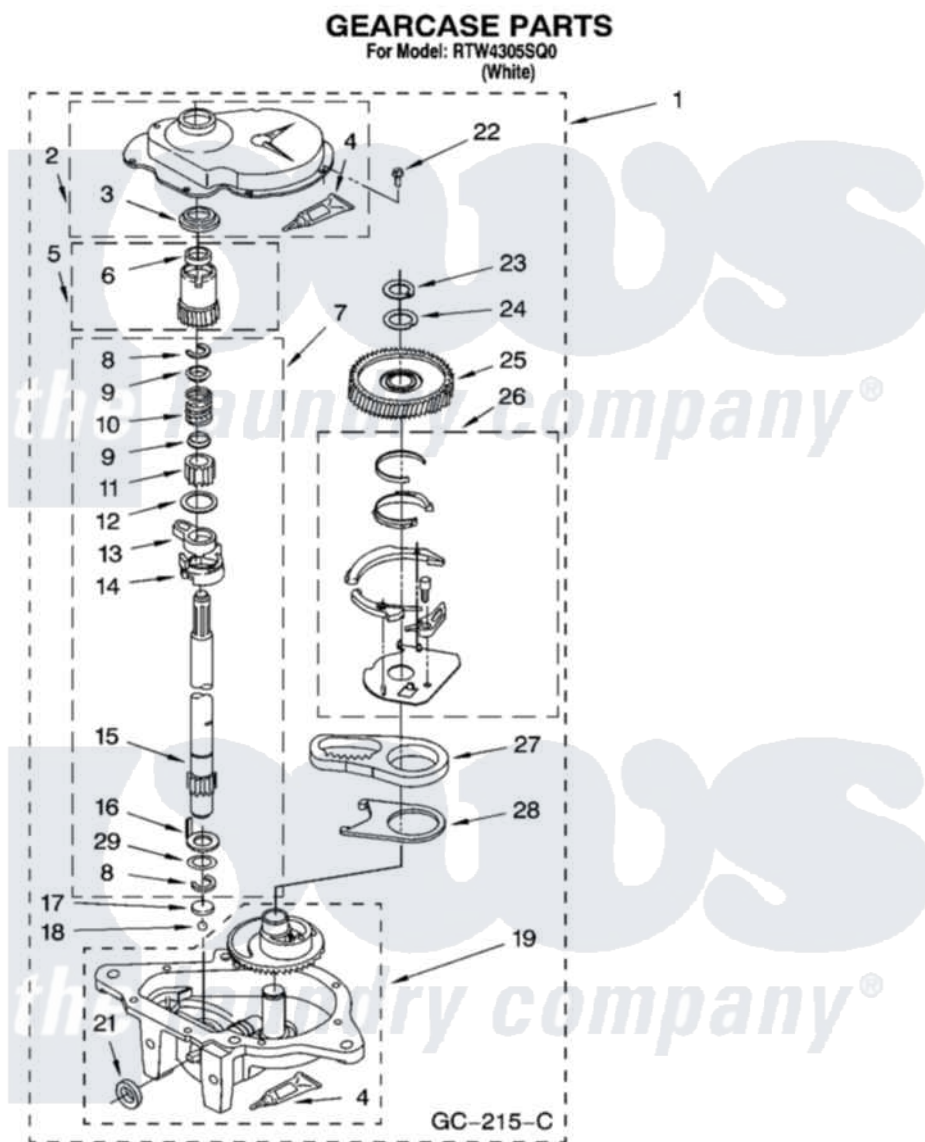

Whirlpool RTW4305SQ0 08 - GEARCASE PARTS, OPTIONAL PARTS (NOT INCLUDED)

12

W10150050

Whirlpool [Residential Whirlpool RTW4305SQ0 Washer Parts](#) Parts Diagram 08 - GEARCASE PARTS, OPTIONAL PARTS (NOT INCLUDED)

[Click on the part number to view part](#)

Item	Original Part Number	Replaced By	Status	Part Description
1	3360630	3360629		Gearcase
2	285202			Cover, Gearcase
3	3349985			Seal, Gearcase Cover
4	285195			Sealer Sealer, Gasket
5	63320	285362		Gear and Pinion
6	356427			Seal, Spin Pinion
7	389387			Shaft, Agitator
8	90369		Not Available	Ring, Retaining (2)
9	62677			Retainer, Spring
10	62676			Spring, Agitator
11	63273	285509		Shaft, Agitator
12	62619			Washer, Agitator Gear
13	62580	285206		Cam-Agitator
14	62581	285206		Cam-Agitator
15	285509			Shaft, Agitator

16	62618		Washer, Cam Thrust
17	16018	285205	Bearing
18	85529	285205	Bearing
19	389230	285515	Gearcase
21	285352		Seal Kit, Thrust Plug
22	3351614		Screw, Gearcase Cover Mounting
23	3362552	285765	Ring-Retrn
24	285735	285766	Washer Kit, Thrust
25	62570	285362	Gear and Pinon
26	388253	999516	Shelf-Glas
27	3349296	8546456	Rack, Connecting
28	62621		Actuator, Shift
29	388815		Washer, Intermediate 1 3976263 Miscellaneous Parts Bag 2 3976300 Washer, Inlet Hose 3 3366913 Clamp, Hose
	72017		Paint, Touch-Up
"	350938		Paint, Pressurized Spray B
"	350930		Paint, Pressurized Spray B
"	799344		Paint, Touch-Up)
"	BLANK	Not Available	OIL
"	350572		Oil
"	BLANK	Not Available	LUBRICANT
"	285208		Lubricant
"	BLANK	Not Available	SEALER
"	285195		Sealer Sealer, Gasket
"	BLANK	Not Available	ACCESSORY PARTS
"	367031		Water System Parts
"	280129	280129A	Break-Sphn
"	280130	280130A	Adapter
"	280131	40922	Hose