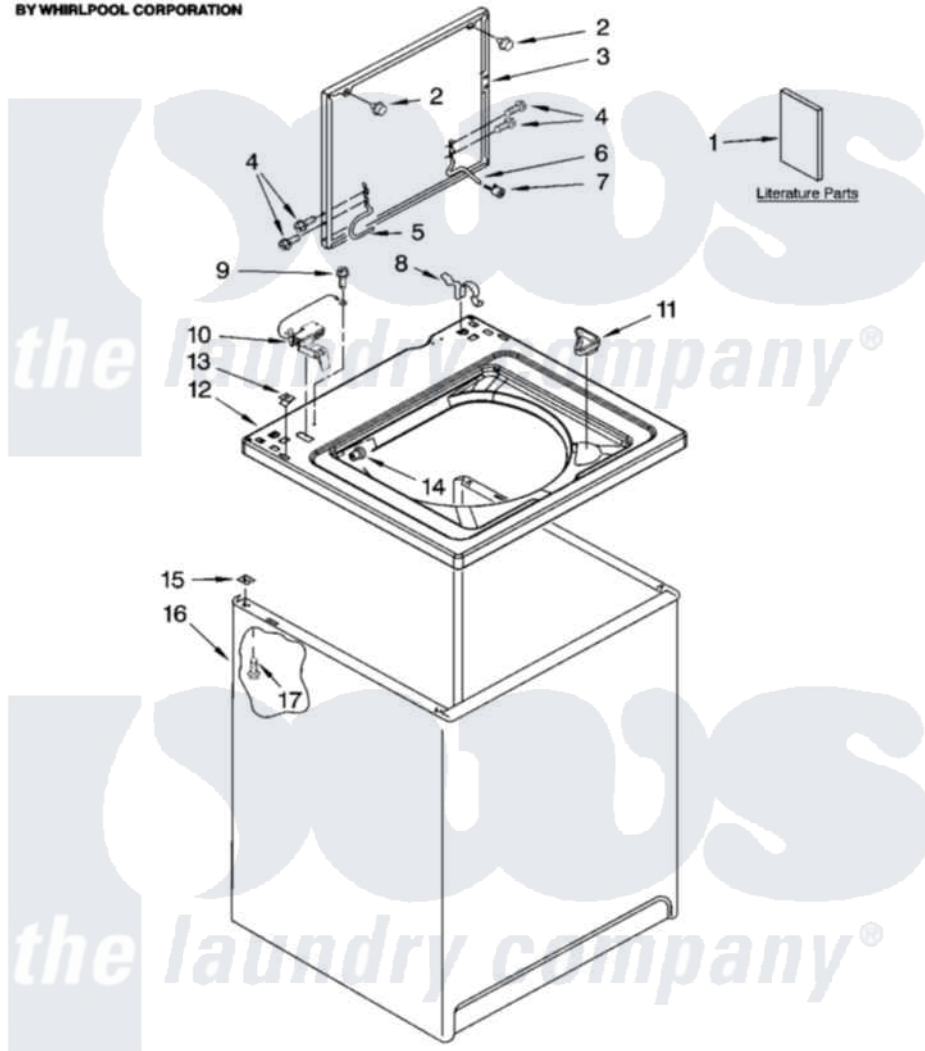

# Whirlpool RTW4305VQ1 01 - TOP AND CABINET PARTS

## TOP AND CABINET PARTS

For Model: RTW4305VQ1  
(White)

AUTOMATIC  
WASHER

10-08 Litho in U.S.A. (drd) (eeb)

1

Part No. W10237452 Rev. A

Whirlpool [Residential Whirlpool RTW4305VQ1 Washer Parts](#) Parts Diagram 01 - TOP AND CABINET PARTS

[Click on the part number to view part](#)

Item	Original Part Number	Replaced By	Status	Part Description
1	W10200331		Not Available	Installation Instructions (English/French)
"	W10200662		Not Available	Installation Instructions (Spanish)
"	3957877		Not Available	FEATURE SHEET
"	W10200824		Not Available	USE & CARE GUIDE
"	W10062882		Not Available	Energy Guide
"	W10199994		Not Available	Wiring Diagram
2	<a href="#">9724509</a>			Bumper, Lid
3	8541774	<a href="#">W10193857</a>		Lid
4	W10119872	<a href="#">W10119828</a>		Screw, Lid Hinge Mounting
5	<a href="#">8318088</a>			Hinge, Lid
6	<a href="#">54583</a>			Hinge, Lid
7	<a href="#">19119</a>			Bumper, Lid Hinge
8	<a href="#">62780</a>			Clip, Top And Cabinet And Rear Panel
9	<a href="#">3351614</a>			Screw, Gearcase Cover Mounting

10	<a href="#">8318084</a>	Switch, Lid
11	<a href="#">3362952</a>	Dispenser, Bleach
12	<a href="#">8318064</a>	Top
13	<a href="#">357213</a>	Nut, Push-In
14	<a href="#">21258</a>	Bearing, Lid Hinge
15	62750	Spacer, Cabinet To Top (4)
16	<a href="#">63424</a>	Cabinet
17	<a href="#">3390631</a>	Screw, 10-16 X 3/8