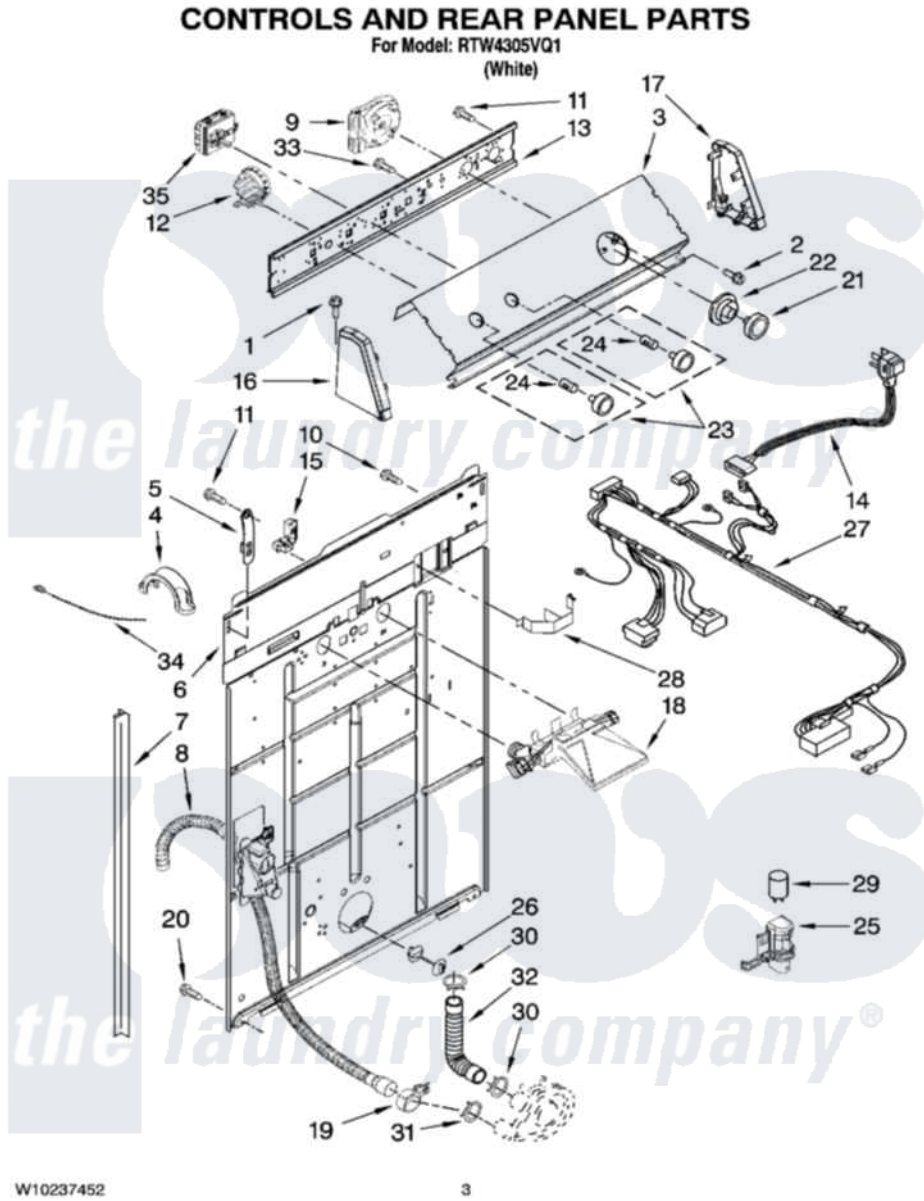

# Whirlpool RTW4305VQ1 02 - CONTROLS AND REAR PANEL PARTS

Whirlpool [Residential Whirlpool RTW4305VQ1 Washer Parts](#) Parts Diagram 02 - CONTROLS AND REAR PANEL PARTS

[Click on the part number to view part](#)

Item	Original Part Number	Replaced By	Status	Part Description
1	<a href="#">388326</a>			Screw, 8-18 X 1.25
2	<a href="#">3400818</a>			Screw, Timer Mounting
3	<a href="#">W10200861</a>			Panel, Control
4	<a href="#">8577378</a>			U-Bend, Drain Hose
5	<a href="#">8568314</a>			Strap, Console
6	<a href="#">W10194450</a>			Panel, Rear
7	<a href="#">62747</a>			Pad, Rear Panel
8	<a href="#">W10189267</a>			Drain Hose Assembly
9	<a href="#">W10199989</a>			Timer, Control
10	<a href="#">3351614</a>			Screw, Gearcase Cover Mounting
11	<a href="#">90767</a>			Screw, 8A X 3/8 HeX Washer Head Tapping
12	8577845	<a href="#">W10339334</a>		Switch-WL
13	<a href="#">3948608</a>			Bracket, Control
14	8578842	<a href="#">285800</a>		Cord-Power

15	3952821	<a href="#">285777</a>	Relief-Str
16	8274437	<a href="#">279960</a>	Endcap
17	8274434	<a href="#">279960</a>	Endcap
18	<a href="#">W10144820</a>		Valve, Water Inlet W/Thermistor And Vacuum Break
19	<a href="#">8541668</a>		Clamp, Hose
20	62863	<a href="#">3390631</a>	Screw, 10-16 X 3/8
21	<a href="#">8538949</a>		Knob, Timer
22	<a href="#">8538955</a>		Dial, Timer
23	<a href="#">8538957</a>		Knob, Control
24	<a href="#">8536939</a>		Clip, Knob
25	<a href="#">8318046</a>		Clip, Capacitor
26	<a href="#">8519200</a>		Support, Rear Panel
27	W10206345	<a href="#">W10307145</a>	Harness Wiring
28	<a href="#">8055003</a>		Clip, Harness And Pressure Switch
29	<a href="#">8572717</a>		Capacitor, Motor Start
30	3363366	<a href="#">616099</a>	Clamp
31	8317496	<a href="#">285655</a>	Clamp, Hose
32	3951449	<a href="#">285871</a>	Hose
33	<a href="#">3400073</a>		Screw, Ground
34	3347868	<a href="#">W10339879</a>	Tie, Cable
35	<a href="#">W10112532</a>		Switch, Water Temperature