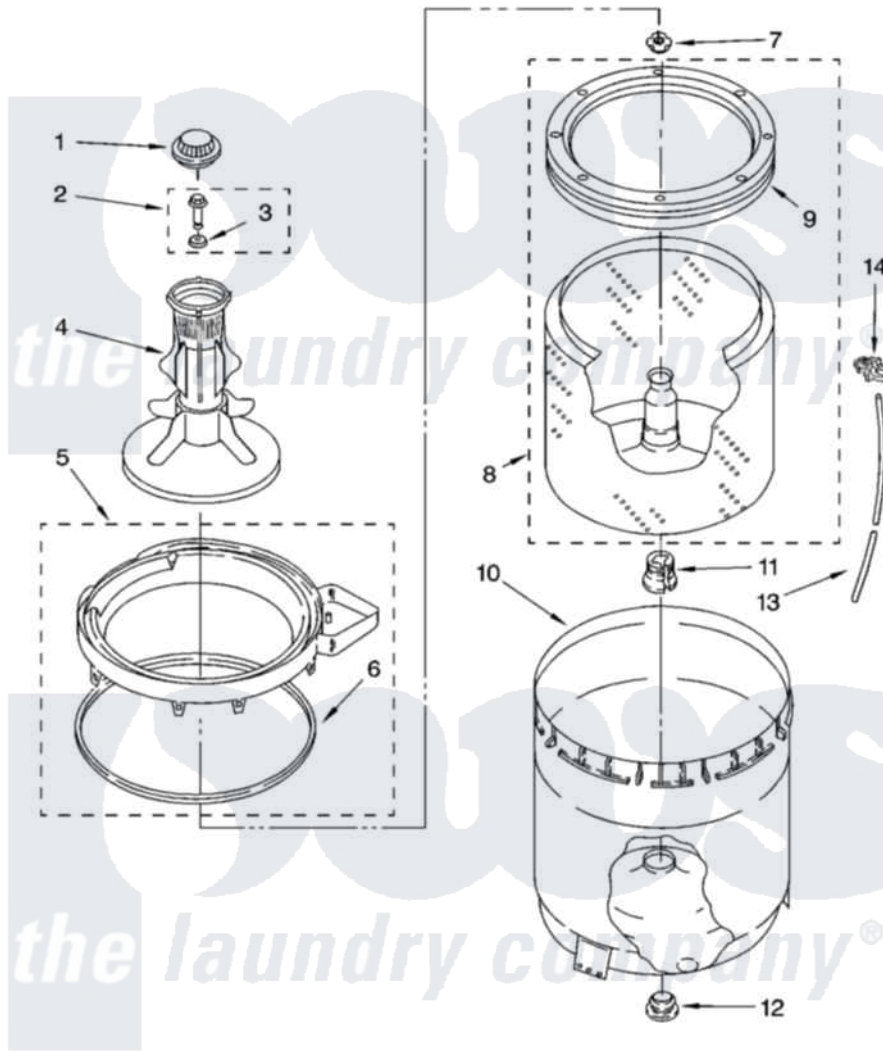

Whirlpool RTW4305VQ1 03 - AGITATOR, BASKET AND TUB PARTS

AGITATOR, BASKET AND TUB PARTS

For Model: RTW4305VQ1
(White)

W10237452

5

Whirlpool Residential Whirlpool RTW4305VQ1 Washer Parts Parts Diagram 03 - AGITATOR, BASKET AND TUB PARTS

Click on the part number to view part

Item	Original Part Number	Replaced By	Status	Part Description
1	3355758			Cap, Agitator
2	358237			Screw And Washer
3	3949550			Washer
4	63235			Agitator Assembly
5	8528150	W10445870		Ring-Tub
6	3976308			Gasket, Tub Ring
7	21366			Nut, Spanner
8	8526017	W10389329		Clothes Container, Assembly
9	387240			Ring, Balance
10	63849			Strain Relief, Power Cord
11	389140			Tub Block, Basket Drive
12	383727			Gasket, Centerpod
13	3347780	353244		Hose, Pressure Switch
14	2219077			Clip, Pressure Switch Hose