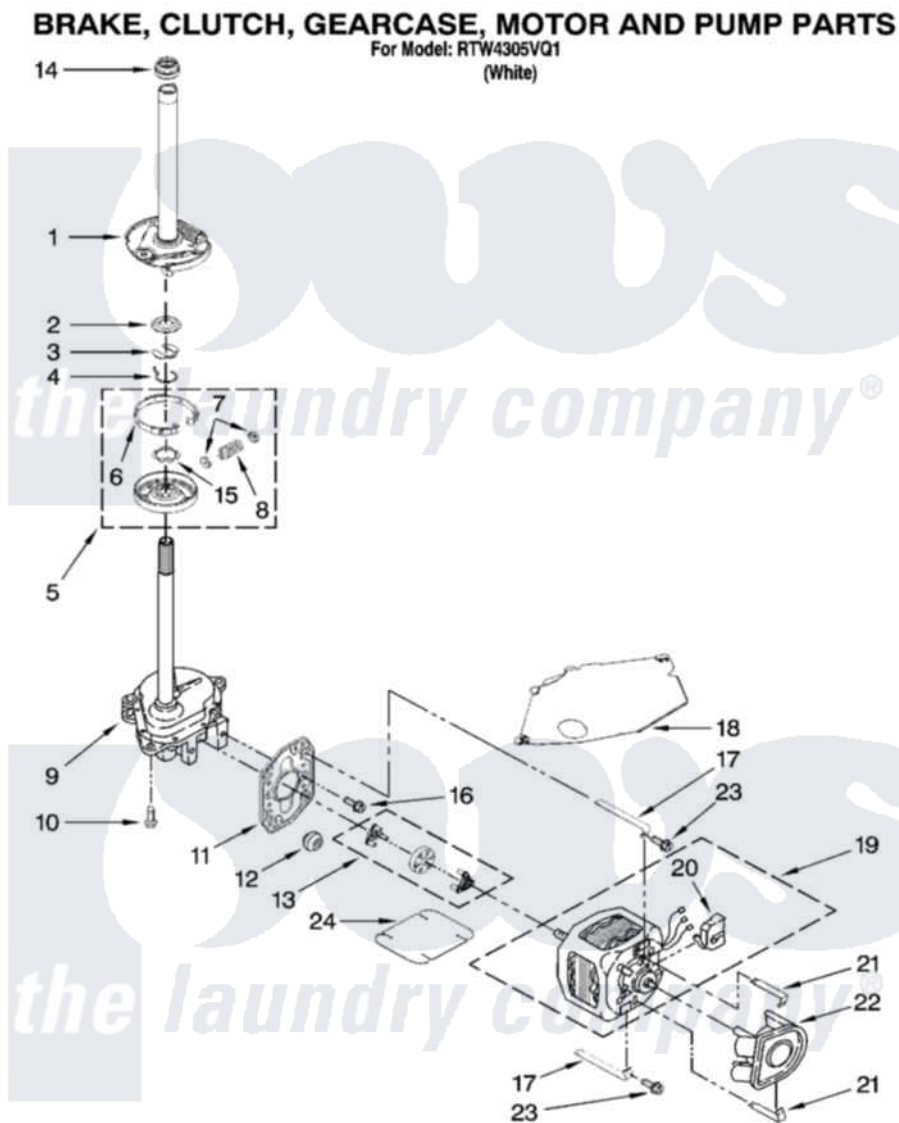

Whirlpool RTW4305VQ1 04 - BRAKE, CLUTCH, GEARCASE, MOTOR AND PUMP PARTS

W10237452

7

Whirlpool [Residential Whirlpool RTW4305VQ1 Washer Parts](#) Parts Diagram 04 - BRAKE, CLUTCH, GEARCASE, MOTOR AND PUMP PARTS
Click on the part number to view part

Item	Original Part Number	Replaced By	Status	Part Description
1	388952	285792		Basketdrive
2	63292			Washer, Spin Tube Thrust
3	62697	W10080230		Ring, Spin Tube Support
4	63283	285353		Ring
5	3951311	285785		Clutch
6	3951308	285790		Lining
7	62646			Cap, Clutch Spring
8	3946792			Spring And Damper Assembly
9	3360630	3360629		Gearcase
10	3357334	3400516		Screw Anti-Rattle
11	62611			Plate, Motor Mount To Gearcase
12	62691			Grommet, Motor
13	3364003	285753A		Coupling
14	8577374			Seal, Centerpost

15	3355454		Clip, Main Drive
16	3400516		Screw Anti-Rattle
17	W10086010		Retainer, Motor
18	3362089		Shield, Tub To Motor
19	8528158	661600	Motor, Main Drive
20	3952056		Switch, Main Drive Motor
21	8546127		Retainer, Pump
22	3363394		Pump
23	3387485	273556	Screw, 10-16 X 5/8
24	3946532		Shield, Motor