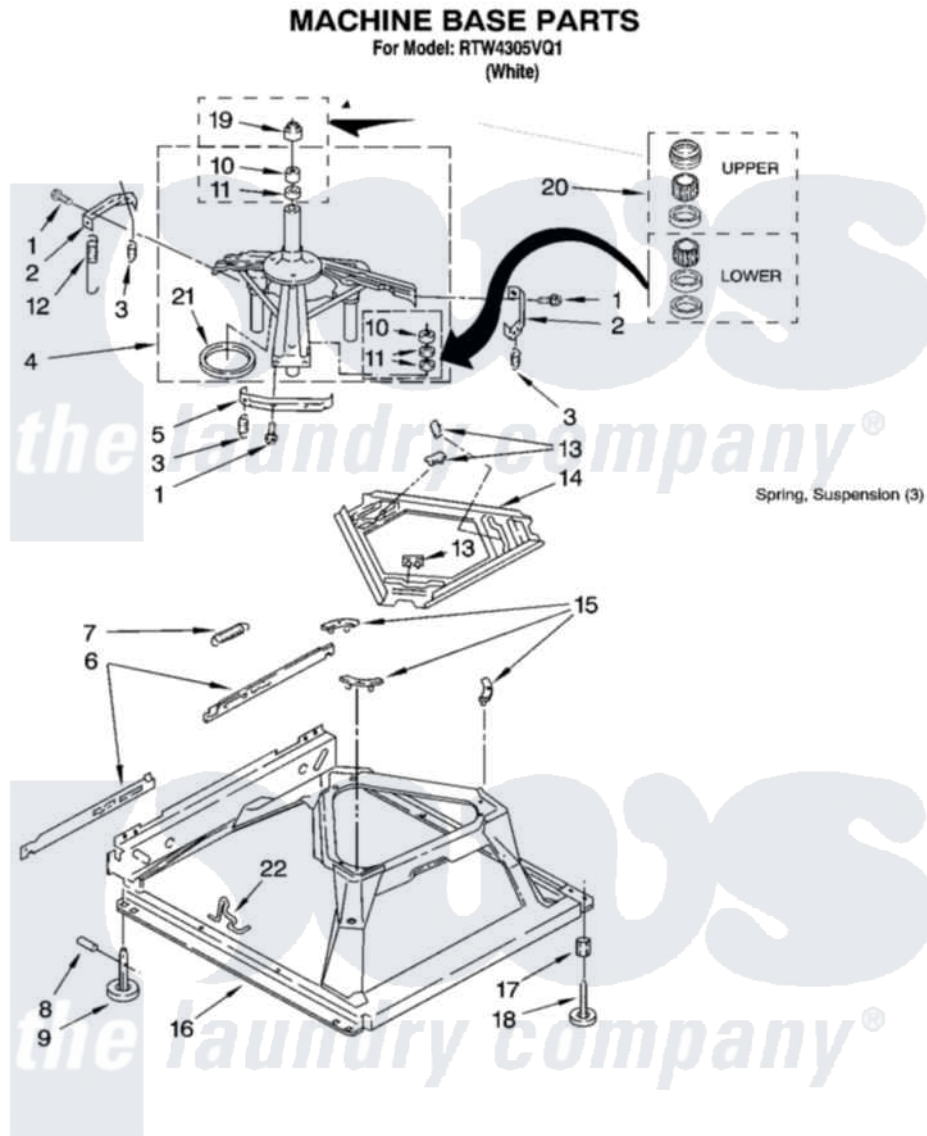

Whirlpool RTW4305VQ1 05 - MACHINE BASE PARTS

8

W10237452

[Whirlpool Residential Whirlpool RTW4305VQ1 Washer Parts](#) Parts Diagram 05 - MACHINE BASE PARTS
Click on the part number to view part

Item	Original Part Number	Replaced By	Status	Part Description
1	3400076			Screw, Bracket Mounting
2	64067			Bracket, Spring Outer
3	63907			Spring, Suspension
4	8575214	280184		Support
5	64065			Bracket, Spring Outer
6	63466			Link, Leveling Mechanism
7	62597	8316845		Spring
8	62837			Pin, Knurled
9	62596	285244		Feet-Leveling
10	8546455			Bearing, Centerpost
11	357409	359449		Seal, Agitator Shaft
12	8534035	285901		Spring
13	62568	285219		Pad
14	3946509			Plate, Suspension
15	3363660	285744		Pad
16	3946512	285771		Base

17	3359452	Nut, Lock
18	W10001130	Foot, Leveling
19	8577376	Seal, Centerpost
20	285203	Centerpost Bearing Kit
21	63134	Ring, Sound Deadening
22	W10145155	Retainer, Suspension Spring