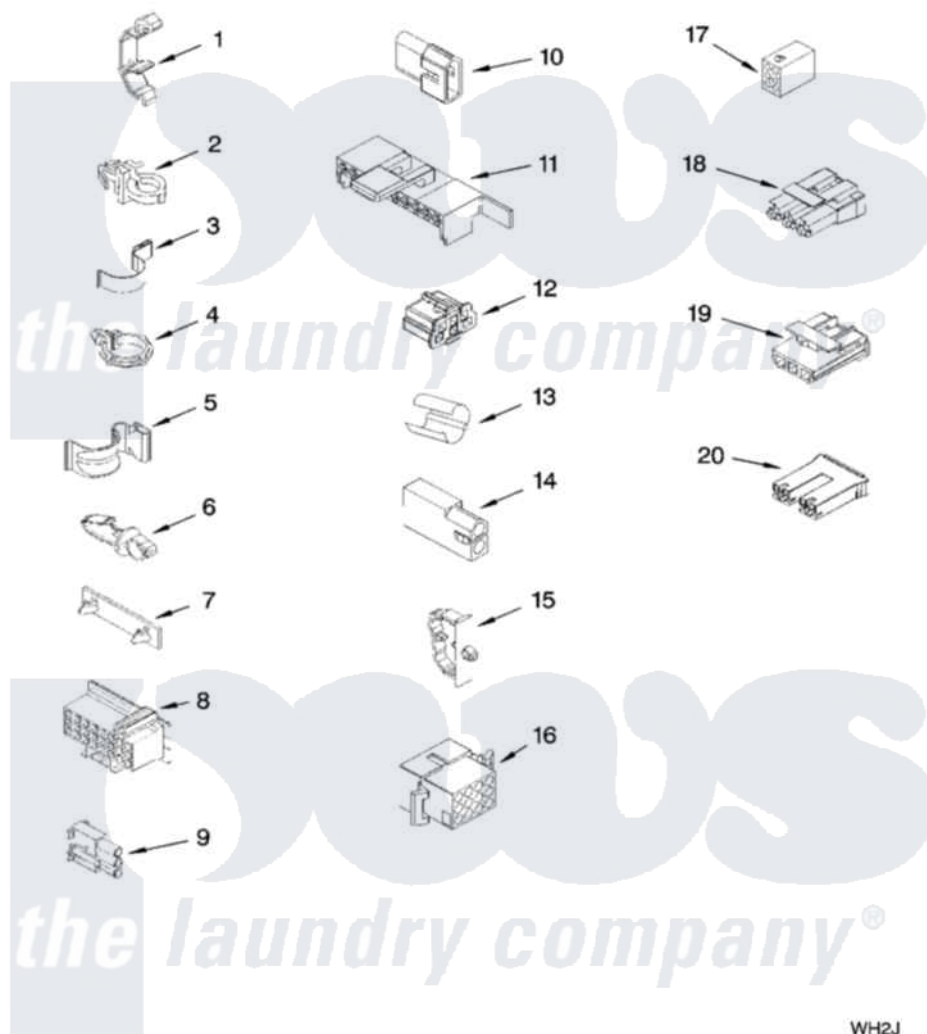

Whirlpool RTW4305VQ1 06 - WIRING HARNESS PARTS

WIRING HARNESS PARTS

For Model: RTW4305VQ1
(White)

W10237452

9

WH2J

Whirlpool [Residential Whirlpool RTW4305VQ1 Washer Parts](#) Parts Diagram 06 - WIRING HARNESS PARTS

[Click on the part number to view part](#)

Item	Original Part Number	Replaced By	Status	Part Description
1	3349557			Retainer, Harness
2	388498		Not Available	Clip, Harness
3	3347812	8528351		Clip
4	3352501	8559320		Restraint, Hose
5	90016			Clip, Pressure Switch Hose
6	3390496	8281256		Clip, Harness
7	389379			Retainer, Side To Feature Panel
8	3948614			Disconnect Block
"	352089			Timer, Block Disconnect
9	62889			Receptacle, Terminal
10	353424			Plug, Terminal
11	62505			Block, Disconnect
12	3347243			Block, Disconnect
13	63523			Harness, Protector
14	717252			Receptacle, Terminal
15	3352944			Clip, Harness

16	3390423		Not Available	Block, Disconnect (12-Way) (Timer) (Use Term. 94613)
17	3347730		Not Available	Receptacle, (6-Way) (Use Term. 94613)
18	3948617	2172937		Connector
19	3360056			Connector
20	3354925			Block, Connector
"	3354926			Block, Connector