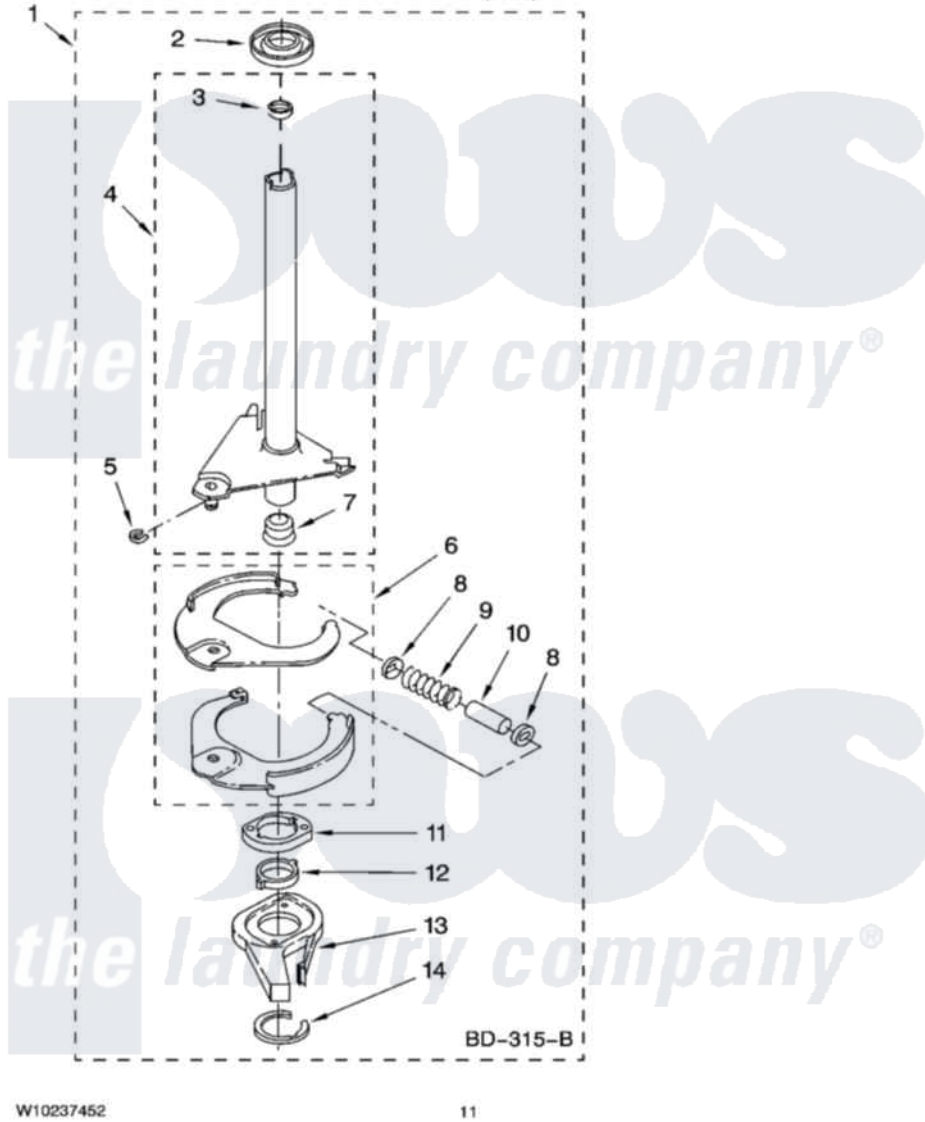

Whirlpool RTW4305VQ1 07 - BRAKE AND DRIVE TUBE PARTS

BRAKE AND DRIVE TUBE PARTS

For Model: RTW4305VQ1
(White)

W10237452

11

Whirlpool Residential Whirlpool RTW4305VQ1 Washer Parts Parts Diagram 07 - BRAKE AND DRIVE TUBE PARTS
Click on the part number to view part

Item	Original Part Number	Replaced By	Status	Part Description
1	388952	285792		Basketdrive
2	62658			Ring, Thrust
3	356427			Seal, Spin Pinion
4	64027	64208		Tube-Spin
5	64035	W10083190		Ring, Retaining
6	64232	285438		Shoe-Brake
7	62703	8546462		"T" Bearing, Spin Tube
8	3353956	285658		Sleeve
9	387806		Not Available	Spring, Brake
10	3355360	285658		Sleeve
11	661516	8546461		Cam, Brake Release
12	63022			Sleeve, Cam
13	64194	285790		Lining
14	90368	W10083200		Ring, Retaining
	BLANK		Not Available	Following Parts Not Illustrated
"	285208			Lubricant