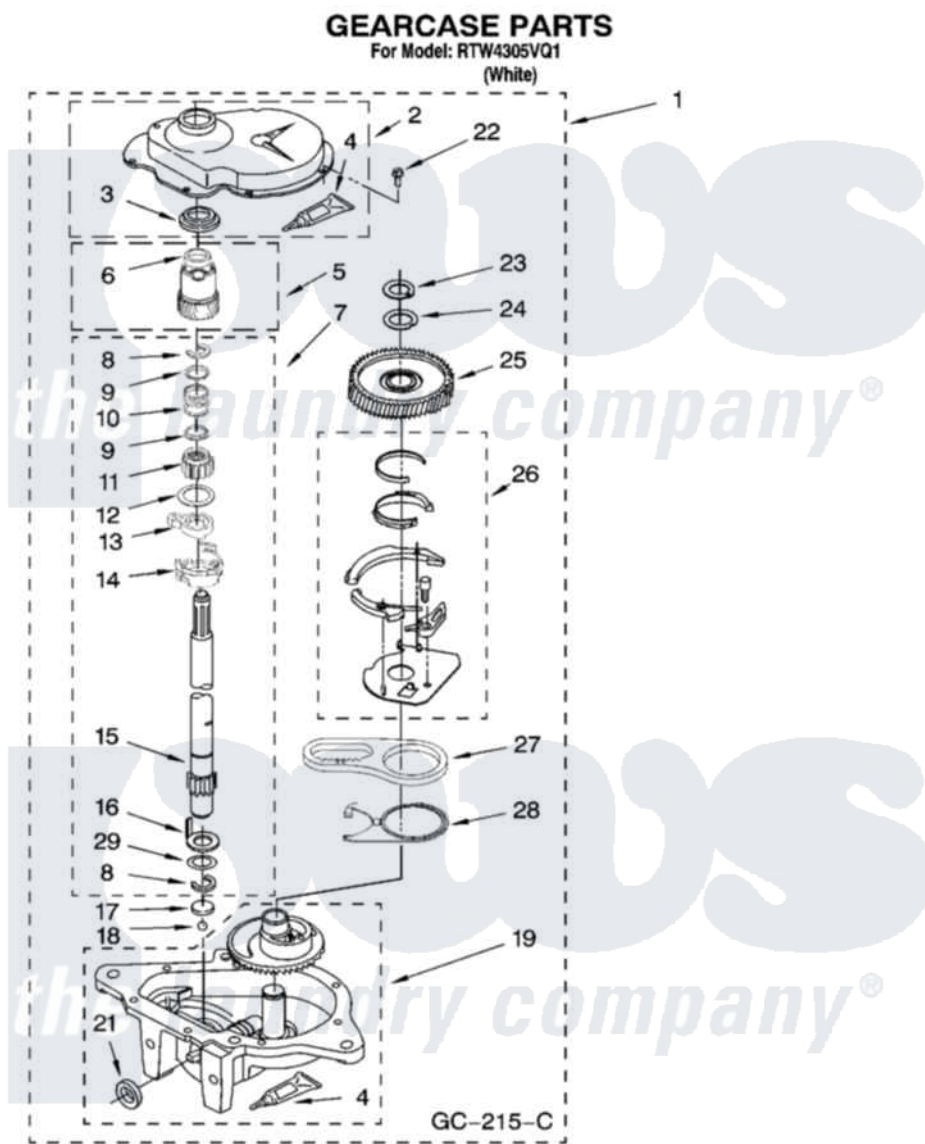

Whirlpool RTW4305VQ1 08 - GEARCASE PARTS, OPTIONAL PARTS (NOT INCLUDED)

12

W10237452

Whirlpool Residential Whirlpool RTW4305VQ1 Washer Parts Parts Diagram 08 - GEARCASE PARTS, OPTIONAL PARTS (NOT INCLUDED)

Click on the part number to view part

Item	Original Part Number	Replaced By	Status	Part Description
1	3360630	3360629		Gearcase
2	285202			Cover, Gearcase
3	3349985			Seal, Gearcase Cover
4	285195			Sealer Sealer, Gasket
5	63320	285362		Gear and Pinion
6	356427			Seal, Spin Pinion
7	389387			Shaft, Agitator
8	90369		Not Available	Ring, Retaining (2)
9	62677			Retainer, Spring
10	62676			Spring, Agitator
11	63273	285509		Shaft, Agitator
12	62619			Washer, Agitator Gear
13	62580	285206		Cam-Agitator
14	62581	285206		Cam-Agitator
15	285509			Shaft, Agitator