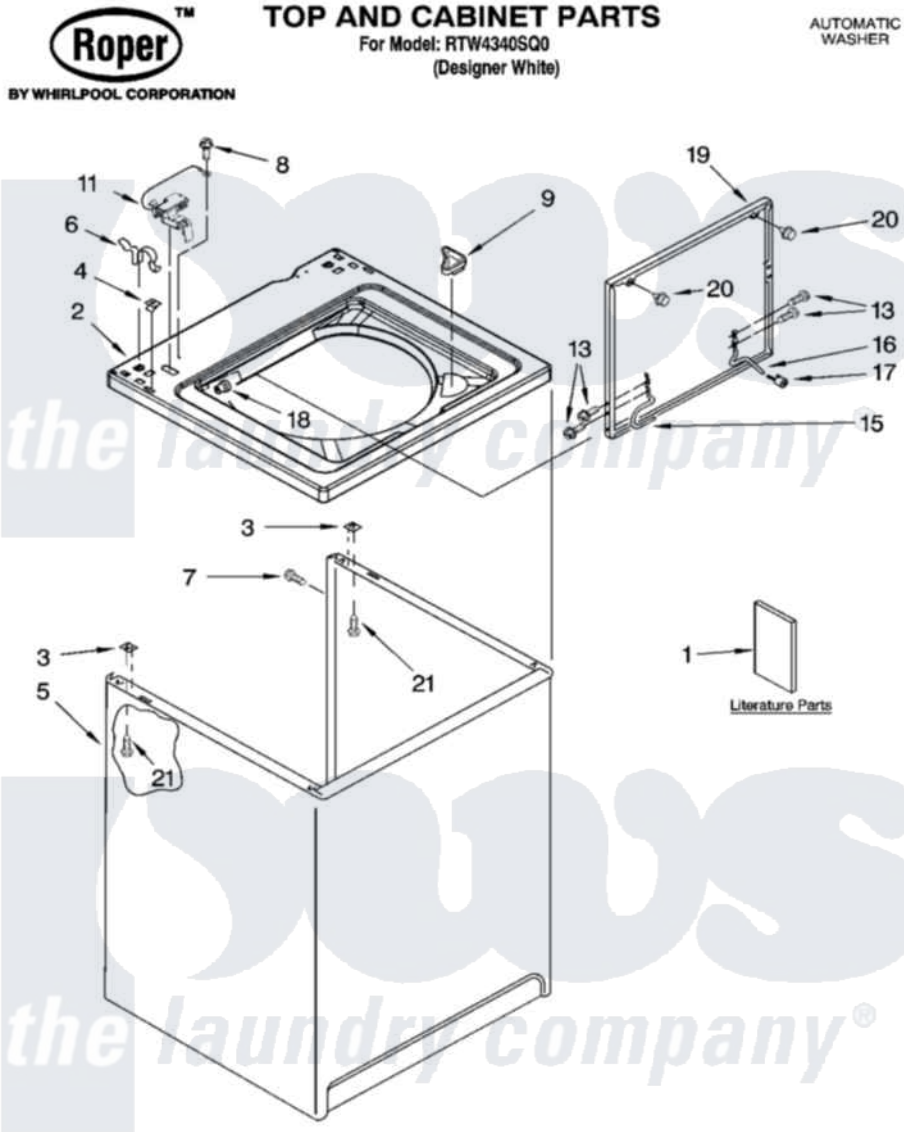

Whirlpool RTW4340SQ0 01 - TOP AND CABINET PARTS

5-06 Litho in U.S.A. (cre)

1

Part No. 8181307

Whirlpool [Residential Whirlpool RTW4340SQ0 Washer Parts](#) Parts Diagram 01 - TOP AND CABINET PARTS
Click on the part number to view part

Item	Original Part Number	Replaced By	Status	Part Description
1	W10044800			Installation Instructions
"	3957877		Not Available	FEATURE SHEET
"	3955885		Not Available	Use & Care Guide
"	W10023560		Not Available	Energy Guide
"	8578912		Not Available	Wiring Diagram
2	8318064			Top
3	62750			Spacer, Cabinet To Top (4)
4	357213			Nut, Push-In
5	63424			Cabinet
6	62780			Clip, Top And Cabinet And Rear Panel
7	3357011	308685		Side Trim)
8	3351614			Screw, Gearcase Cover Mounting
9	3362952			Dispenser, Bleach
11	8318084			Switch, Lid
13	3351355	W10119828		Screw, Lid Hinge Mounting

15	8318088		Hinge, Lid
16	54583		Hinge, Lid
17	19119		Bumper, Lid Hinge
18	21258		Bearing, Lid Hinge
19	8580061	W10193857	Lid
20	9724509		Bumper, Lid
21	3390631		Screw, 10-16 X 3/8