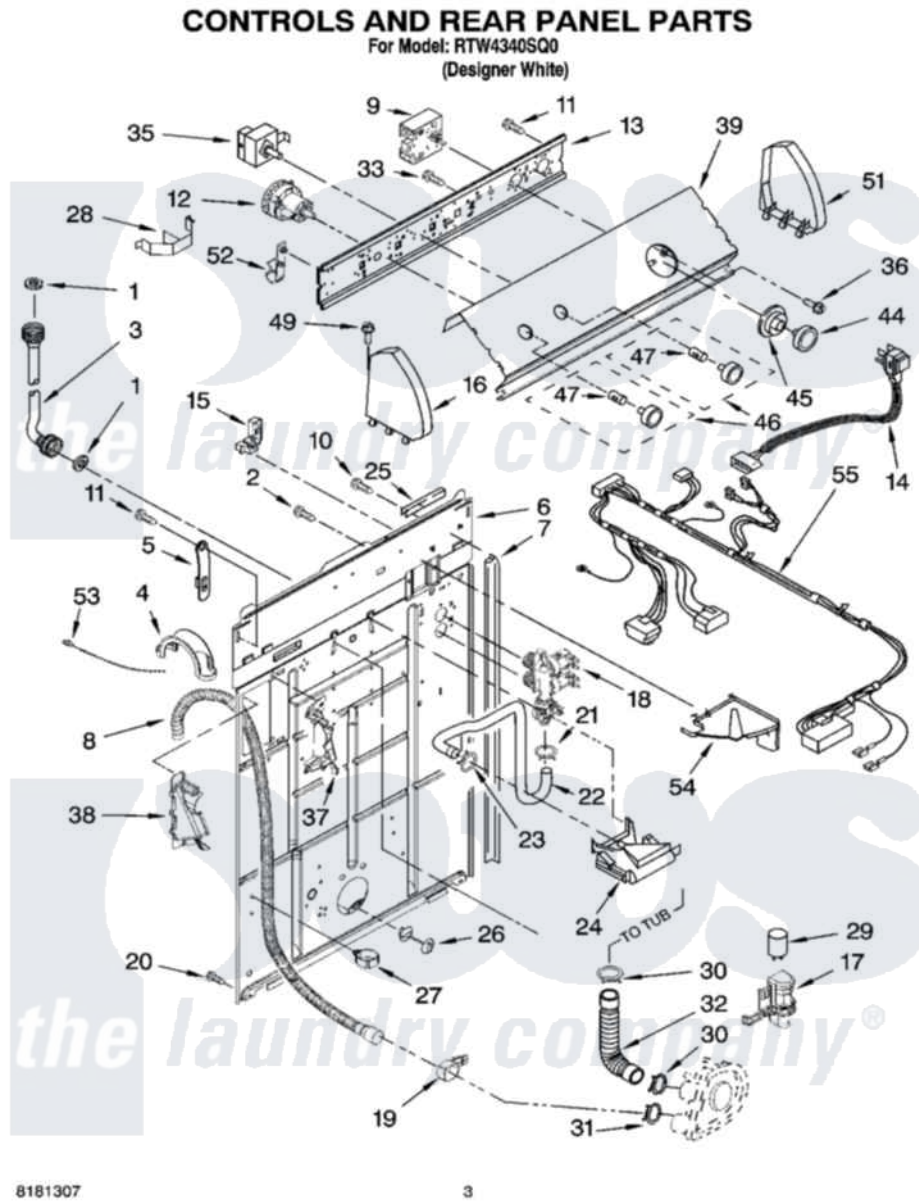

Whirlpool RTW4340SQ0 02 - CONTROLS AND REAR PANEL PARTS

8181307

3

Whirlpool Residential Whirlpool RTW4340SQ0 Washer Parts Parts Diagram 02 - CONTROLS AND REAR PANEL PARTS

[Click on the part number to view part](#)

Item	Original Part Number	Replaced By	Status	Part Description
1	3976300	16123		Washer Inlet-Hose Miscellaneous Parts Must be Ordered Separately.
2	9740848			Screw, Mixing Valve Mounting
3	8571377	89503		Hose-Inlet
"	8571378	89503		Hose-Inlet
4	8577378			U-Bend, Drain Hose
5	8568314			Strap, Console
6	8318015			Panel, Rear
7	62747			Pad, Rear Panel
8	8559373	W10096921		Drain Hose Assembly
9	8572976			Timer, Control
10	3351614			Screw, Gearcase Cover Mounting
11	90767			Screw, 8A X 3/8 HeX Washer Head Tapping
12	8577844	W10339251		Switch-WL

13	3948608		Bracket, Control
14	3956162	285800	Cord-Power
15	3952821	285777	Relief-Str
16	8274437	279960	Endcap
17	8318046		Clip, Capacitor
18	8578340		Valve, Water Inlet W/Bi-Metal
19	8541668		Clamp, Hose
20	62863	3390631	Screw, 10-16 X 3/8
21	301958	596669	Clamp, Manifold
22	8317974	8317926	Hose, Vacuum Break
23	370450	596669	Clamp, Manifold
24	387606	3360977	Break-Vac
25	303294	3367669	Protector, Edge
26	8519200		Support, Rear Panel
27	8541667		Clamp, Hose
28	8055003		Clip, Harness And Pressure Switch
29	8572717		Capacitor, Motor Start
30	3363366	616099	Clamp
31	8317496	285655	Clamp, Hose
32	3951449	285871	Hose
33	3400073		Screw, Ground
35	8578337		Switch, Water Temperature
36	3400818		Screw, Timer Mounting
37	8541669		Bucket, Drain Hose
38	8541658		Bucket, Drain Hose
39	3956990		Panel, Console
44	8538949		Knob, Timer
45	8538955		Dial, Timer
46	8538957		Knob, Control
47	8536939		Clip, Knob
49	388326		Screw, 8-18 X 1.25
51	8274434	279960	Endcap
52	8317975		Restraint, Harness
53	3347868	W10339879	Tie, Cable
54	8539874		Shield, Suds
55	3958082		Harness, Wiring