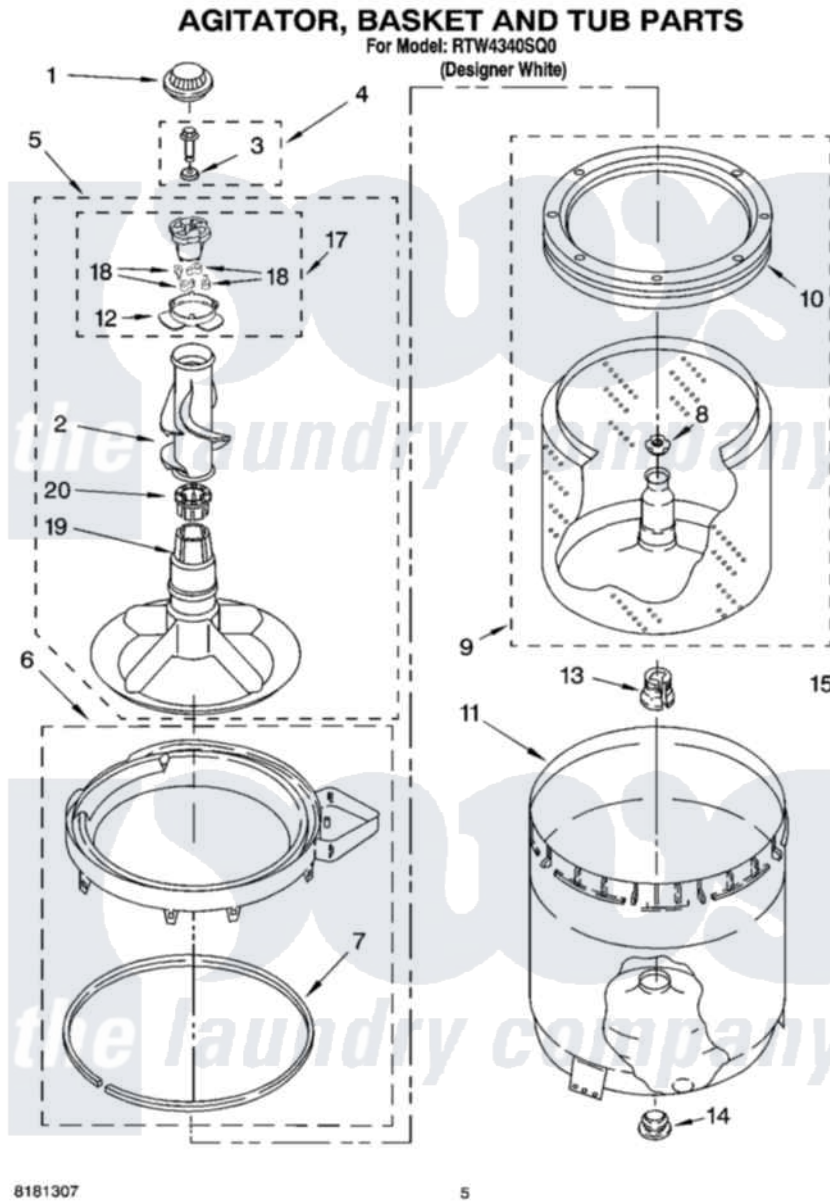

Whirlpool RTW4340SQ0 03 - AGITATOR, BASKET AND TUB PARTS

Whirlpool Residential Whirlpool RTW4340SQ0 Washer Parts Parts Diagram 03 - AGITATOR, BASKET AND TUB PARTS

[Click on the part number to view part](#)

| Item | Original Part Number | Replaced By | Status | Part Description |
|------|-------------------------|---------------------------|--------|-----------------------------|
| 1 | 3355758 | | | Cap, Agitator |
| 2 | 3348752 | | | Mover, Clothes |
| 3 | 3949550 | | | Washer |
| 4 | 358237 | | | Screw And Washer |
| 5 | 3348117 | 285565 | | Agitator |
| 6 | 8528150 | W10445870 | | Ring-Tub |
| 7 | 3976308 | | | Gasket, Tub Ring |
| 8 | 21366 | | | Nut, Spanner |
| 9 | 8526017 | W10389329 | | Clothes Container, Assembly |
| 10 | 8519788 | 387240 | | Ring, Balance |
| 11 | 63849 | | | Strain Relief, Power Cord |
| 12 | 3363661 | | | Bearing, Driven Cam |
| 13 | 389140 | | | Tub Block, Basket Drive |
| 14 | 383727 | | | Gasket, Centerpodt |
| 15 | 3347780 | 353244 | | Hose, Pressure Switch |
| 16 | 2219077 | | | Clip, Pressure Switch Hose |