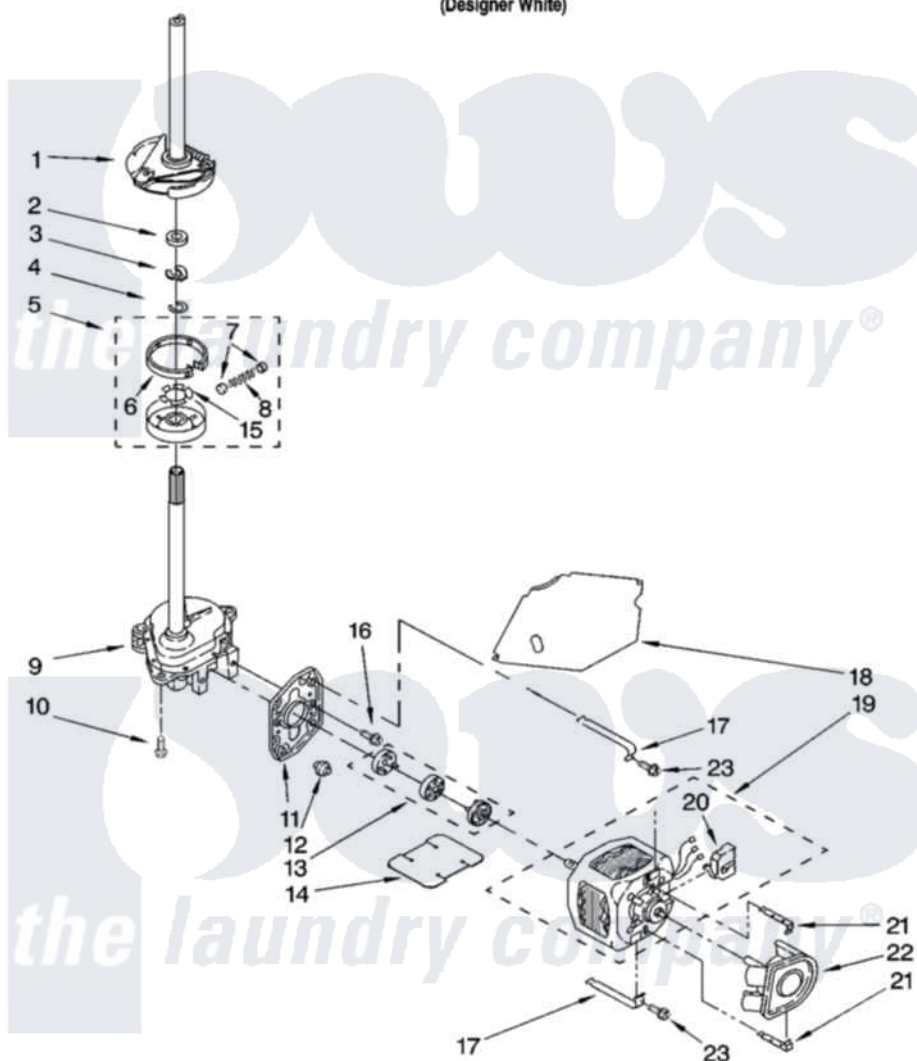

# Whirlpool RTW4340SQ0 04 - BRAKE, CLUTCH, GEARCASE, MOTOR AND PUMP PARTS

## BRAKE, CLUTCH, GEARCASE, MOTOR AND PUMP PARTS

For Model: RTW4340SQ0  
(Designer White)

8181307

7

Whirlpool [Residential Whirlpool RTW4340SQ0 Washer Parts](#) Parts Diagram 04 - BRAKE, CLUTCH, GEARCASE, MOTOR AND PUMP PARTS  
Click on the part number to view part

Item	Original Part Number	Replaced By	Status	Part Description
1	388952	<a href="#">285792</a>		Basketdrive
2	<a href="#">63292</a>			Washer, Spin Tube Thrust
3	62697	<a href="#">W10080230</a>		Ring, Spin Tube Support
4	63283	<a href="#">285353</a>		Ring
5	3951311	<a href="#">285785</a>		Clutch
6	3951308	<a href="#">285790</a>		Lining
7	<a href="#">62646</a>			Cap, Clutch Spring
8	<a href="#">3946792</a>			Spring And Damper Assembly
9	3360630	<a href="#">3360629</a>		Gearcase
10	3357334	<a href="#">3400516</a>		Screw Anti-Rattle
11	<a href="#">62611</a>			Plate, Motor Mount To Gearcase
12	<a href="#">62691</a>			Grommet, Motor
13	8559748	<a href="#">285753A</a>		Coupling
14	<a href="#">3946532</a>			Shield, Motor

15	<a href="#">3355454</a>		Clip, Main Drive
16	<a href="#">3400516</a>		Screw Anti-Rattle
17	3349637	<a href="#">W10086010</a>	Retainer, Motor
18	<a href="#">3362089</a>		Shield, Tub To Motor
19	8528158	<a href="#">661600</a>	Motor, Main Drive
20	<a href="#">3952056</a>		Switch, Main Drive Motor
21	<a href="#">8546127</a>		Retainer, Pump
22	<a href="#">3363394</a>		Pump
23	3387485	<a href="#">273556</a>	Screw, 10-16 X 5/8