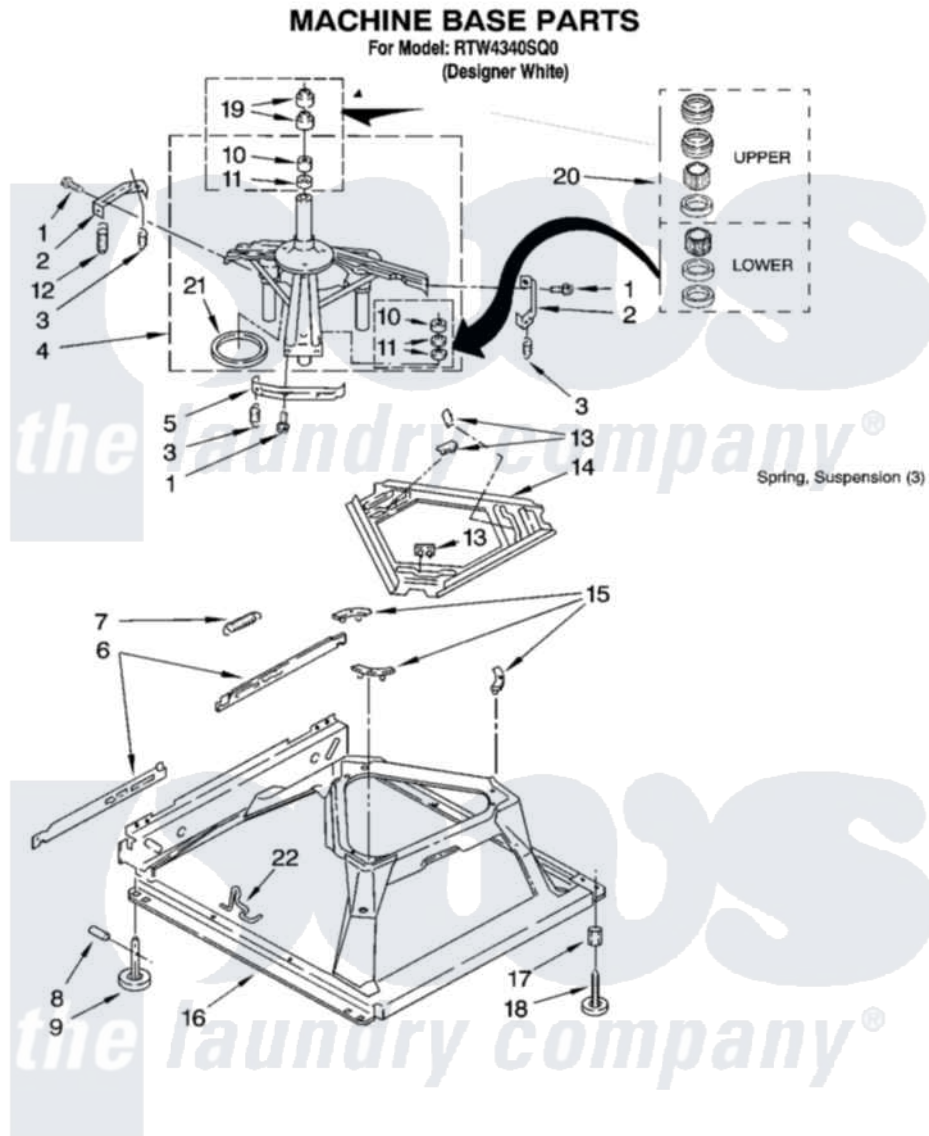

Whirlpool RTW4340SQ0 05 - MACHINE BASE PARTS

8

8181307

Whirlpool Residential Whirlpool RTW4340SQ0 Washer Parts Parts Diagram 05 - MACHINE BASE PARTS
 Click on the part number to view part

| Item | Original Part Number | Replaced By | Status | Part Description |
|------|-------------------------|-------------------------|--------|--------------------------|
| 1 | 3400076 | | | Screw, Bracket Mounting |
| 2 | 64067 | | | Bracket, Spring Outer |
| 3 | 63907 | | | Spring, Suspension |
| 4 | 8575214 | 280184 | | Support |
| 5 | 64065 | | | Bracket, Spring Outer |
| 6 | 63466 | | | Link, Leveling Mechanism |
| 7 | 62597 | 8316845 | | Spring |
| 8 | 62837 | | | Pin, Knurled |
| 9 | 62596 | 285244 | | Feet-Leveling |
| 10 | 8546455 | | | Bearing, Centerpost |
| 11 | 357409 | 359449 | | Seal, Agitator Shaft |
| 12 | 8534035 | 285901 | | Spring |
| 13 | 62568 | 285219 | | Pad |
| 14 | 3946509 | | | Plate, Suspension |
| 15 | 3363660 | 285744 | | Pad |
| 16 | 3946512 | 285771 | | Base |

| | | | |
|----|-------------------------|---------------------------|-----------------------------|
| 17 | 3359452 | | Nut, Lock |
| 18 | 389102 | W10001130 | Foot, Leveling |
| 19 | 8577376 | | Seal, Centerpost |
| 20 | 285203 | | Centerpost Bearing Kit |
| 21 | 63134 | | Ring, Sound Deadening |
| 22 | 63806 | W10145155 | Retainer, Suspension Spring |