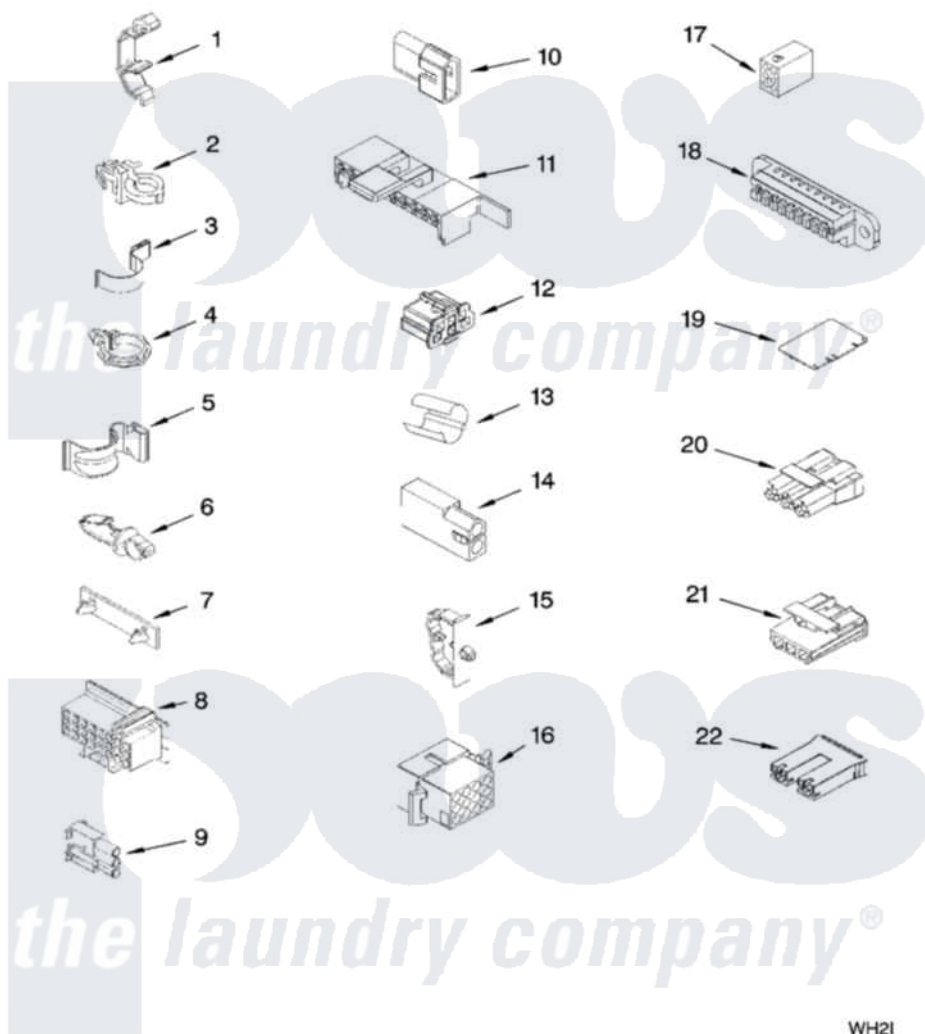

Whirlpool RTW4340SQ0 06 - WIRING HARNESS PARTS

WIRING HARNESS PARTS

For Model: RTW4340SQ0
(Designer White)

8181307

9

WH2I

Whirlpool [Residential Whirlpool RTW4340SQ0 Washer Parts](#) Parts Diagram 06 - WIRING HARNESS PARTS
Click on the part number to view part

Item	Original Part Number	Replaced By	Status	Part Description
1	3349557			Retainer, Harness
2	388498		Not Available	Clip, Harness
3	3347812	8528351		Clip
4	3352501	8559320		Restraint, Hose
5	90016			Clip, Pressure Switch Hose
6	3390496	8281256		Clip, Harness
7	389379			Retainer, Side To Feature Panel
8	3948614			Disconnect Block
"	352089			Timer, Block Disconnect
9	62889			Receptacle, Terminal
10	353424			Plug, Terminal
11	62505			Block, Disconnect
12	3347243			Block, Disconnect
13	63523			Harness, Protector
14	717252			Receptacle, Terminal
15	3352944			Clip, Harness

16	3390423		Not Available	Block, Disconnect (12-Way) (Timer) (Use Term. 94613)
17	3347730		Not Available	Receptacle, (6-Way) (Use Term. 94613)
18	3349494			Connector, Etc
19	3407125	3955728		Control, Etc
20	3948617	2172937		Connector
21	3360056			Connector
22	3354925			Block, Connector
"	3354926			Block, Connector