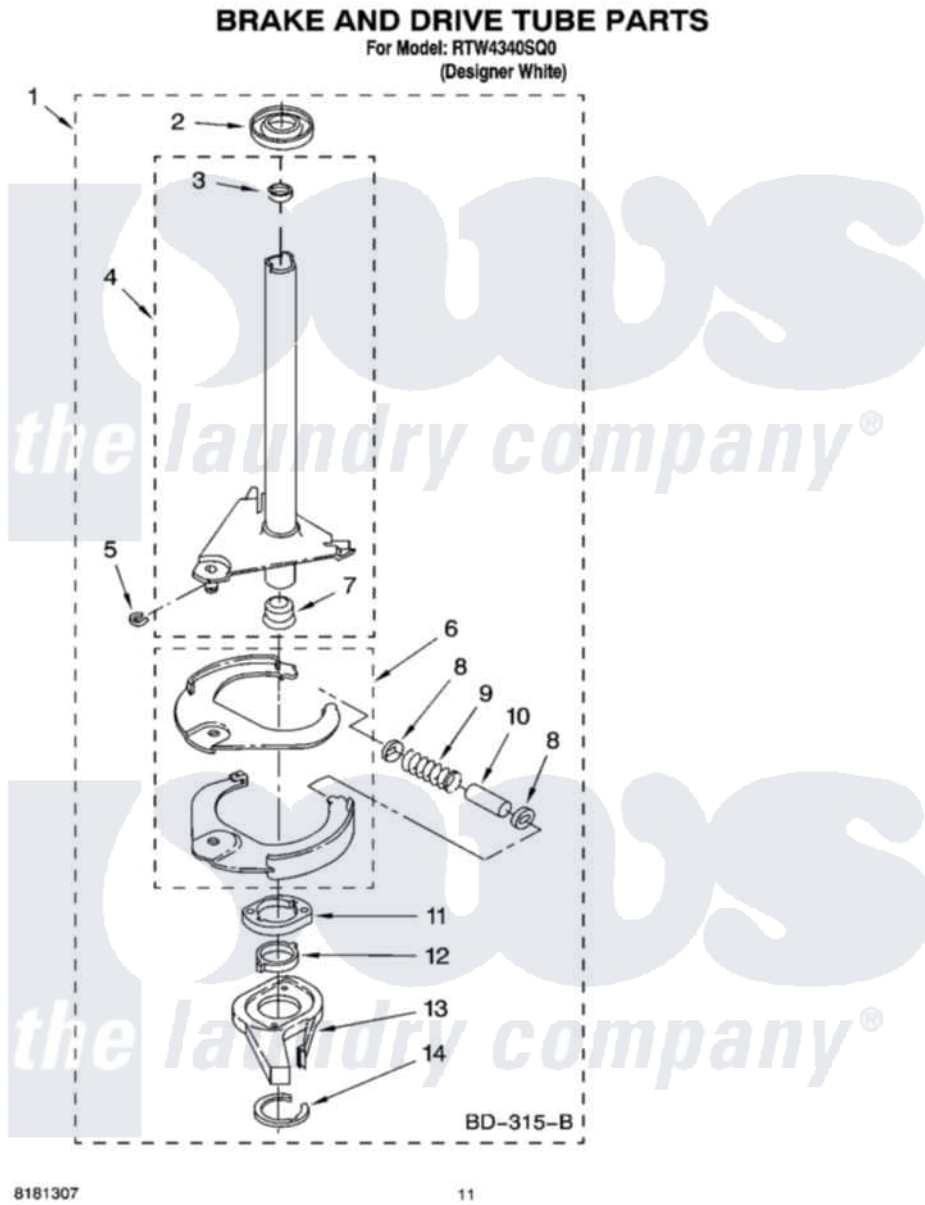

Whirlpool RTW4340SQ0 07 - BRAKE AND DRIVE TUBE PARTS

Whirlpool Residential Whirlpool RTW4340SQ0 Washer Parts Parts Diagram 07 - BRAKE AND DRIVE TUBE PARTS
Click on the part number to view part

| Item | Original Part Number | Replaced By | Status | Part Description |
|------|------------------------|---------------------------|---------------|---------------------------------|
| 1 | 388952 | 285792 | | Basketdrive |
| 2 | 62658 | | | Ring, Thrust |
| 3 | 356427 | | | Seal, Spin Pinion |
| 4 | 64027 | 64208 | | Tube-Spin |
| 5 | 64035 | W10083190 | | Ring, Retaining |
| 6 | 64232 | 285438 | | Shoe-Brake |
| 7 | 62703 | 8546462 | | "T" Bearing, Spin Tube |
| 8 | 3353956 | 285658 | | Sleeve |
| 9 | 387806 | | Not Available | Spring, Brake |
| 10 | 3355360 | 285658 | | Sleeve |
| 11 | 661516 | 8546461 | | Cam, Brake Release |
| 12 | 63022 | | | Sleeve, Cam |
| 13 | 64194 | 285790 | | Lining |
| 14 | 90368 | W10083200 | | Ring, Retaining |
| " | BLANK | | Not Available | Following Parts Not Illustrated |
| " | 285208 | | | Lubricant |