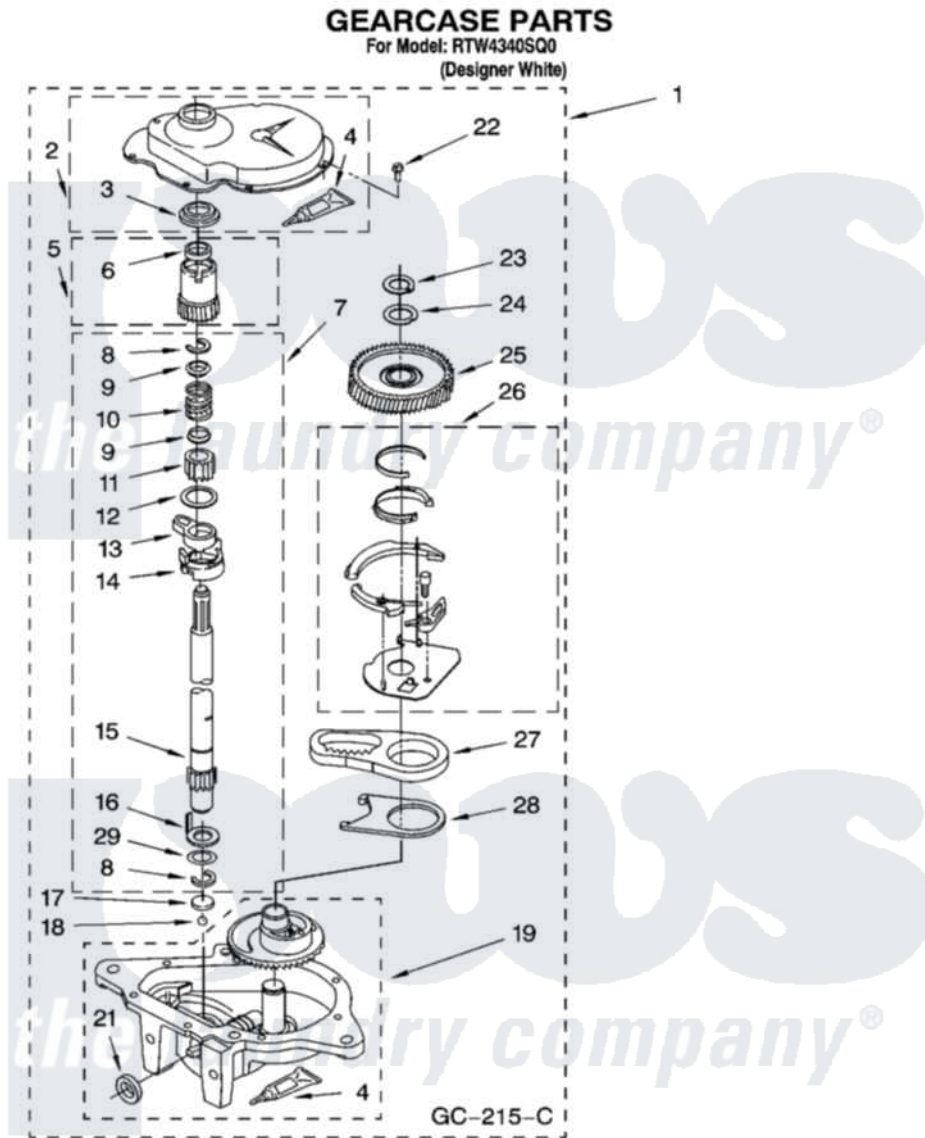

Whirlpool RTW4340SQ0 08 - GEARCASE PARTS

12

8181307

Whirlpool [Residential Whirlpool RTW4340SQ0 Washer Parts](#) Parts Diagram 08 - GEARCASE PARTS
Click on the part number to view part

Item	Original Part Number	Replaced By	Status	Part Description
1	3360630	3360629		Gearcase
2	285202			Cover, Gearcase
3	3349985			Seal, Gearcase Cover
4	285195			Sealer Sealer, Gasket
5	63320	285362		Gear and Pinion
6	356427			Seal, Spin Pinion
7	389387			Shaft, Agitator
8	90369		Not Available	Ring, Retaining (2)
9	62677			Retainer, Spring
10	62676			Spring, Agitator
11	63273	285509		Shaft, Agitator
12	62619			Washer, Agitator Gear
13	62580	285206		Cam-Agitator
14	62581	285206		Cam-Agitator
15	285509			Shaft, Agitator
16	62618			Washer, Cam Thrust

17	16018	285205	Bearing
18	85529	285205	Bearing
19	389230	285515	Gearcase
21	285352		Seal Kit, Thrust Plug
22	3351614		Screw, Gearcase Cover Mounting
23	3362552	285765	Ring-Retr
24	285735	285766	Washer Kit, Thrust
25	62570	285362	Gear and Pinon
26	388253	999516	Shelf-Glas
27	3349296	8546456	Rack, Connecting
28	62621		Actuator, Shift
29	388815		Washer, Intermediate 1 3976263 Miscellaneous Parts Bag 2 3976300 Washer, Inlet Hose 3 3366913 Clamp, Hose