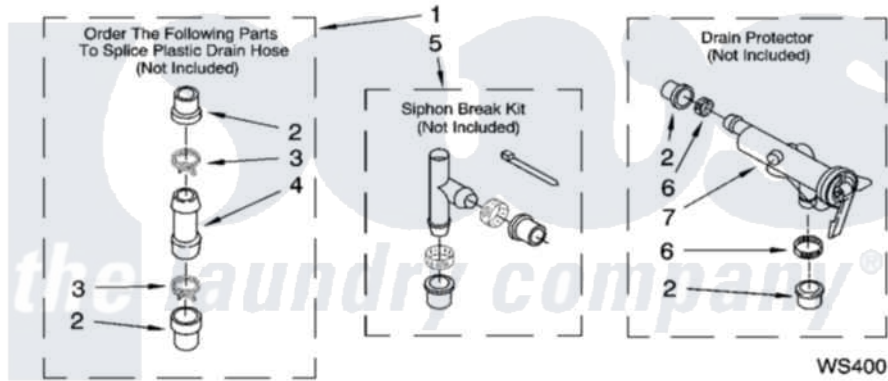

**Whirlpool RTW4340SQ0 09 - WATER SYSTEM PARTS, OPTIONAL PARTS
(NOT INCLUDED)**

WATER SYSTEM PARTS
For Model: RTW4340SQ0
(Designer White)

8181307

13

Whirlpool [Residential Whirlpool RTW4340SQ0 Washer Parts](#) Parts Diagram 09 - WATER SYSTEM PARTS, OPTIONAL PARTS (NOT INCLUDED)

[Click on the part number to view part](#)

Item	Original Part Number	Replaced By	Status	Part Description
1	285442			Water System Parts
2	285321			Water System Parts
3	370447	285655		Clamp, Hose
4	16272			Connector, Straight
5	285320			Water System Parts
6	65349	285655		Clamp, Hose
7	367031			Water System Parts
"	BLANK		Not Available	Order The Following Parts To Splice Plastic Drain Hose (Not Included) Siphon Break Kit (Not Included) Drain Protector (Not In
	72017			Paint, Touch-Up
"	350938			Paint, Pressurized Spray B
"	350930			Paint, Pressurized Spray B
"	799344			Paint, Touch-Up)