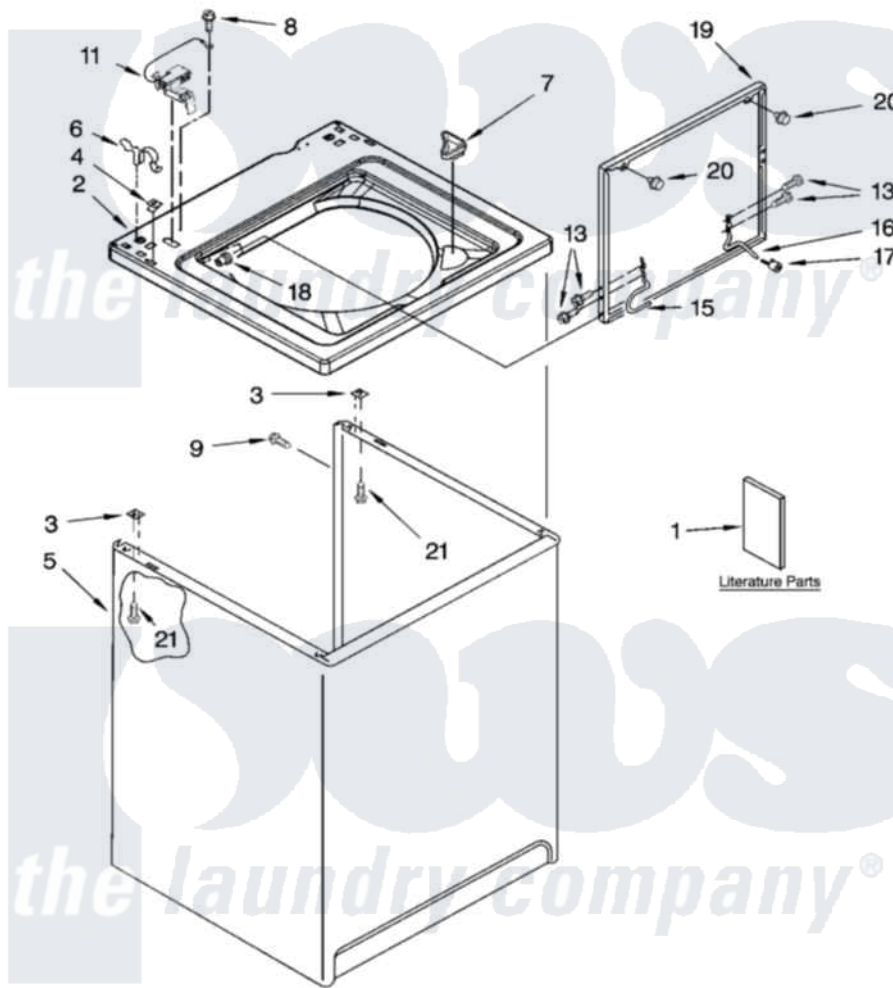

Whirlpool RTW4400SQ0 01 - TOP AND CABINET PARTS

TOP AND CABINET PARTS

For Model: RTW4400SQ0
(White)

AUTOMATIC
WASHER

6-06 Litho in U.S.A. (drd)

1

Part No. 6181310

Whirlpool [Residential Whirlpool RTW4400SQ0 Washer Parts](#) Parts Diagram 01 - TOP AND CABINET PARTS

[Click on the part number to view part](#)

Item	Original Part Number	Replaced By	Status	Part Description
1	W10044800			Installation Instructions
"	3957877		Not Available	FEATURE SHEET
"	3955885		Not Available	Use & Care Guide
"	W10023620		Not Available	Energy Guide
"	8580145		Not Available	Wiring Diagram
2	8318064			Top
3	62750			Spacer, Cabinet To Top (4)
4	357213			Nut, Push-In
5	63424			Cabinet
6	62780			Clip, Top And Cabinet And Rear Panel
7	3362952			Dispenser, Bleach
8	3351614			Screw, Gearcase Cover Mounting
9	3357011	308685		Side Trim)
11	8318084			Switch, Lid
13	3351355	W10119828		Screw, Lid Hinge Mounting

15	8318088		Hinge, Lid
16	54583		Hinge, Lid
17	19119		Bumper, Lid Hinge
18	21258		Bearing, Lid Hinge
19	8580061	W10193857	Lid
20	9724509		Bumper, Lid
21	3390631		Screw, 10-16 X 3/8