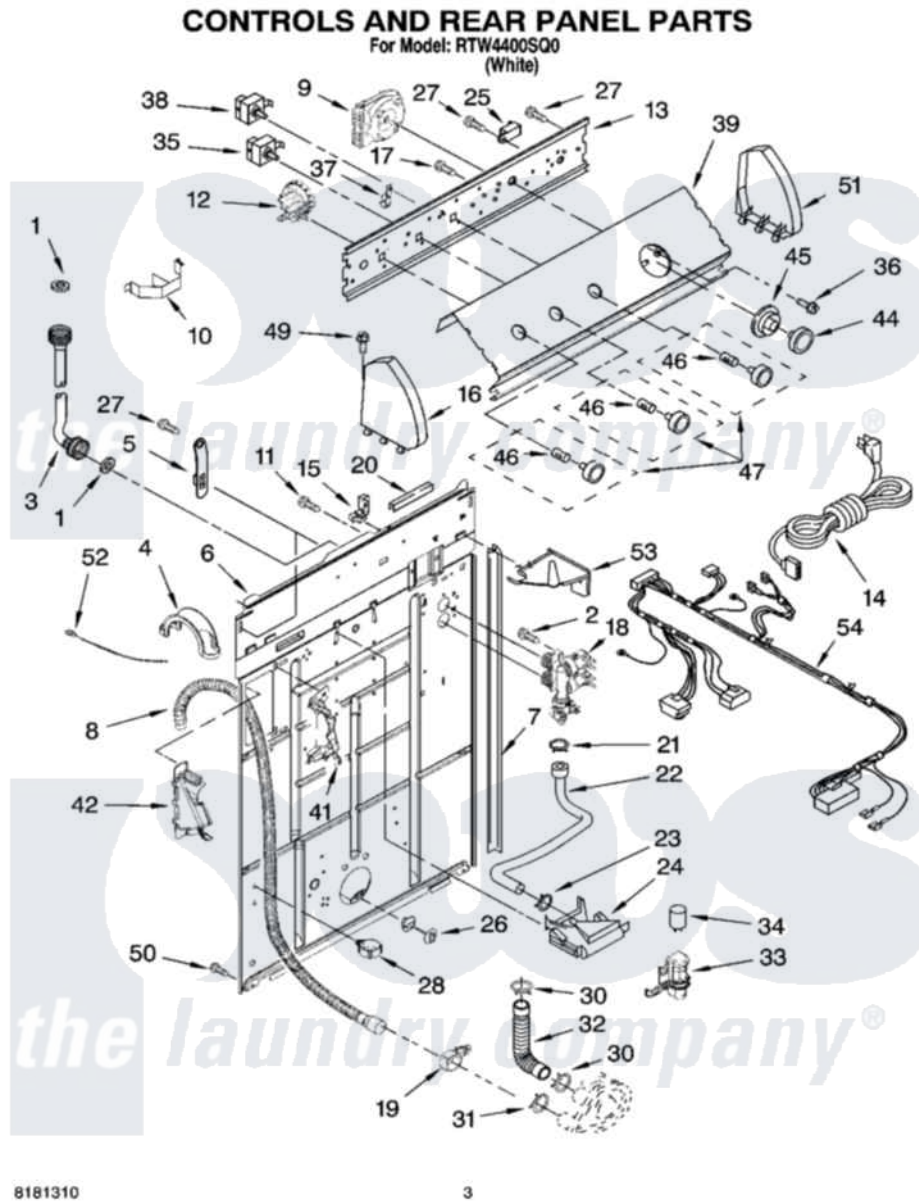

Whirlpool RTW4400SQ0 02 - CONTROLS AND REAR PANEL PARTS

Whirlpool [Residential Whirlpool RTW4400SQ0 Washer Parts](#) Parts Diagram 02 - CONTROLS AND REAR PANEL PARTS

[Click on the part number to view part](#)

Item	Original Part Number	Replaced By	Status	Part Description
1	3976300	16123		Washer Inlet-Hose Miscellaneous Parts Must be Ordered Separately.
2	9740848			Screw, Mixing Valve Mounting
3	8571377	89503		Hose-Inlet
"	8571378	89503		Hose-Inlet
4	8577378			U-Bend, Drain Hose
5	8318255	8568314		Strap, Console
6	8318015			Panel, Rear
7	62747			Pad, Rear Panel
8	8559373	W10096921		Drain Hose Assembly
9	8580143			Timer, Control
10	8055003			Clip, Harness And Pressure Switch
11	3351614			Screw, Gearcase Cover Mounting
12	8577844	W10339251		Switch-WL

13	3948608		Bracket, Control
14	3956162	285800	Cord-Power
15	3952821	285777	Relief-Str
16	8274437	279960	Endcap
17	3400073		Screw, Ground
18	8578341		Valve, Water Inlet W/Bi-Metal
19	8541668		Clamp, Hose
20	303294	3367669	Protector, Edge
21	301958	596669	Clamp, Manifold
22	8317974	8317926	Hose, Vacuum Break
23	370450	596669	Clamp, Manifold
24	387606	3360977	Break-Vac
25	694419		Mini-Buzzer
26	8519200		Support, Rear Panel
27	90767		Screw, 8A X 3/8 HeX Washer Head Tapping
28	8541667		Clamp, Hose
30	3363366	616099	Clamp
31	8317496	285655	Clamp, Hose
32	3951449	285871	Hose
33	8318046		Clip, Capacitor
34	8572717		Capacitor, Motor Start
35	8578337		Switch, Water Temperature
36	3400818		Screw, Timer Mounting
37	8317975		Restraint, Harness
38	3949180	W10168257	Switch, Rotary
39	3956995		Panel, Console
41	8541669		Bucket, Drain Hose
42	8541658		Bucket, Drain Hose
44	8538949		Knob, Timer
45	8538955		Dial, Timer
46	8536939		Clip, Knob
47	8538957		Knob, Control
49	388326		Screw, 8-18 X 1.25
50	62863	3390631	Screw, 10-16 X 3/8
51	8274434	279960	Endcap
52	3347868	W10339879	Tie, Cable
53	8539874		Shield, Suds
54	W10039470		Harness, Wiring