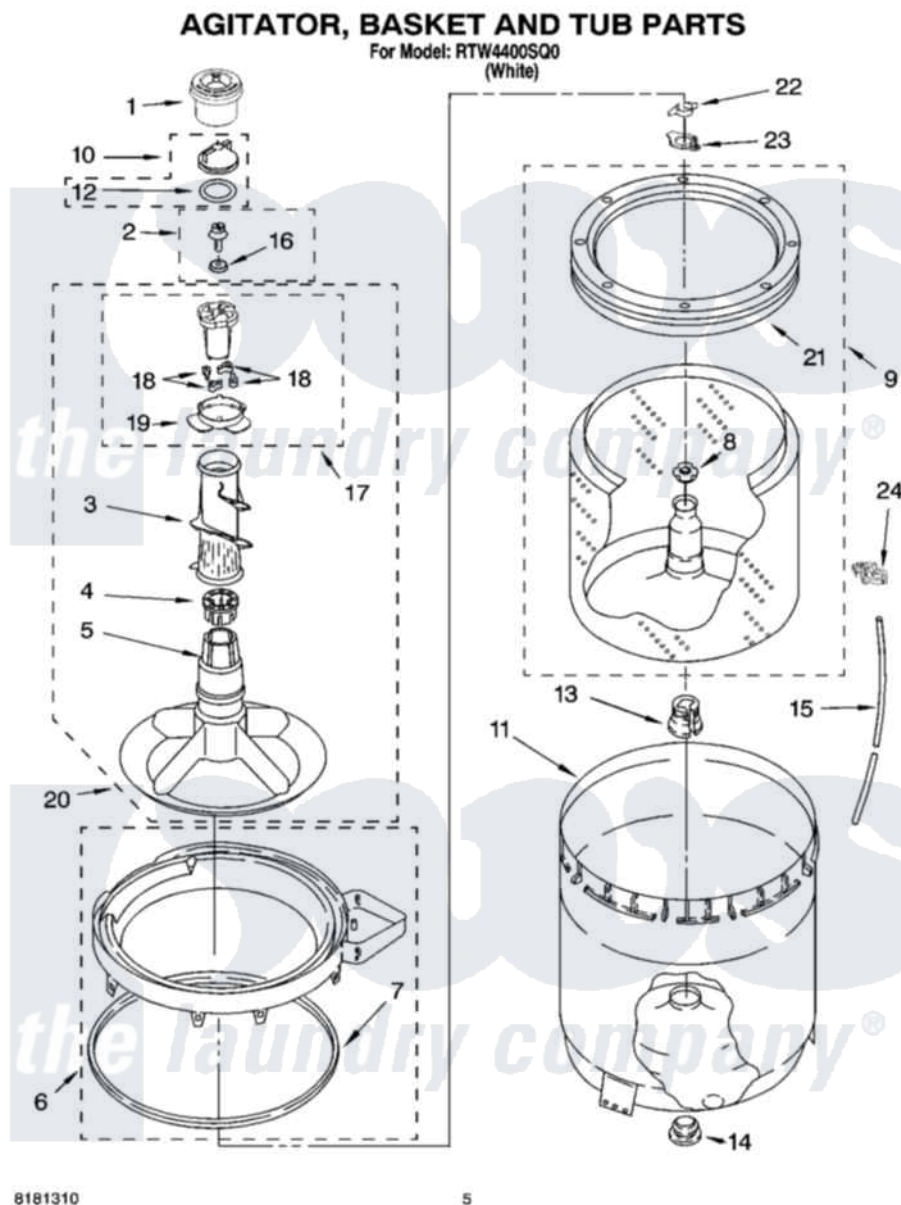

# Whirlpool RTW4400SQ0 03 - AGITATOR, BASKET AND TUB PARTS

8181310

5

Whirlpool [Residential Whirlpool RTW4400SQ0 Washer Parts](#) Parts Diagram 03 - AGITATOR, BASKET AND TUB PARTS

[Click on the part number to view part](#)

Item	Original Part Number	Replaced By	Status	Part Description
1	8575076	<a href="#">8575076A</a>		Dispenser
2	<a href="#">358237</a>			Screw And Washer
3	<a href="#">3348752</a>			Mover, Clothes
4	3350389	<a href="#">285587</a>		Washer
5	<a href="#">3347288</a>			Agitator
6	8528150	<a href="#">W10445870</a>		Ring-Tub
7	<a href="#">3976308</a>			Gasket, Tub Ring
8	<a href="#">21366</a>			Nut, Spanner
9	8526016	<a href="#">W10389328</a>		Clothes Container, Assembly
10	3354733	<a href="#">W10074580</a>		Cap, Barrier
11	<a href="#">63849</a>			Strain Relief, Power Cord
12	3348855	<a href="#">W10072840</a>		Fabric Softener
13	<a href="#">389140</a>			Tub Block, Basket Drive
14	<a href="#">383727</a>			Gasket, Centerpodt
15	3347780	<a href="#">353244</a>		Hose, Pressure Switch
16	<a href="#">3949550</a>			Washer

17	3363663	<a href="#">285811</a>	Cam-Agitator
18	3366877	<a href="#">80040</a>	Dog-Agitator
19	<a href="#">3363661</a>		Bearing, Driven Cam
20	3348117	<a href="#">285565</a>	Agitator
21	8519788	<a href="#">387240</a>	Ring, Balance
22	<a href="#">3354845</a>		Clip, Agitator
23	<a href="#">8543666</a>		Washer, Agitator
24	<a href="#">2219077</a>		Clip, Pressure Switch Hose