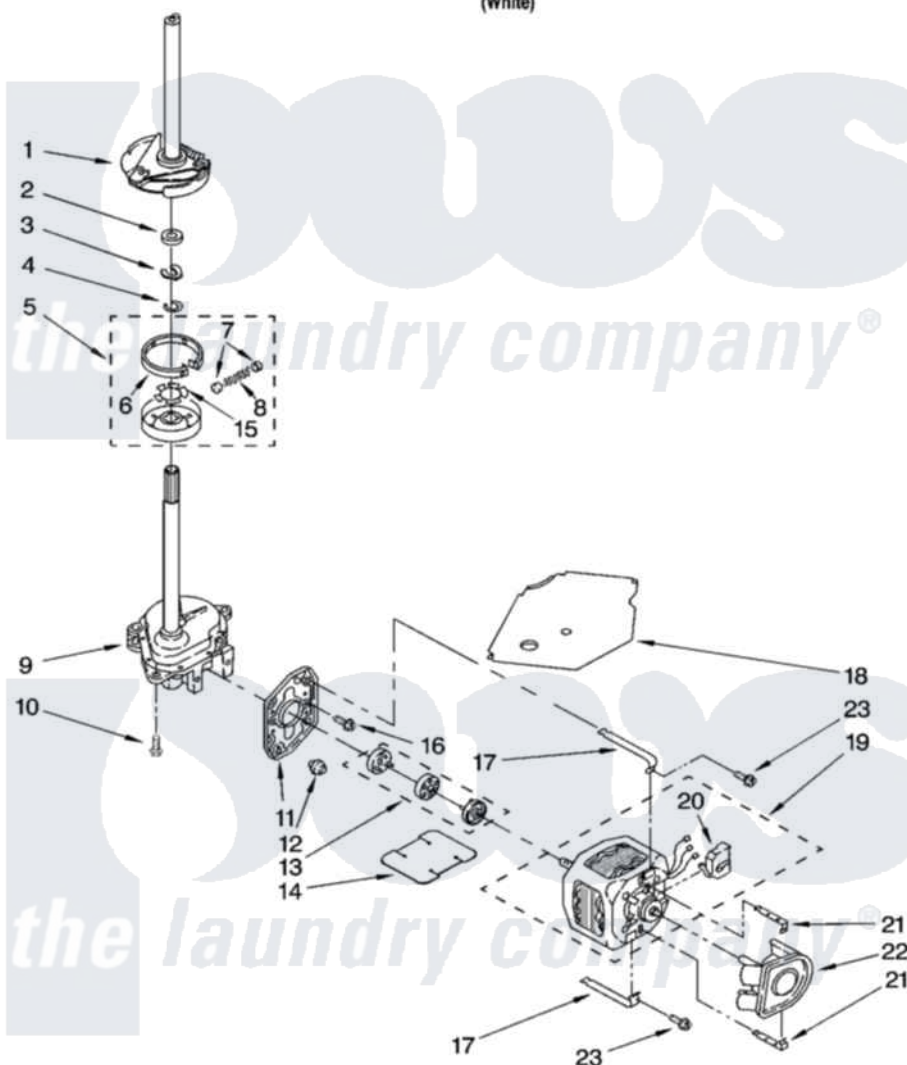

Whirlpool RTW4400SQ0 04 - BRAKE, CLUTCH, GEARCASE, MOTOR AND PUMP PARTS

BRAKE, CLUTCH, GEARCASE, MOTOR AND PUMP PARTS

For Model: RTW4400SQ0
(White)

8181310

7

Whirlpool [Residential Whirlpool RTW4400SQ0 Washer Parts](#) Parts Diagram 04 - BRAKE, CLUTCH, GEARCASE, MOTOR AND PUMP PARTS
Click on the part number to view part

Item	Original Part Number	Replaced By	Status	Part Description
1	388952	285792		Basketdrive
2	63292			Washer, Spin Tube Thrust
3	62697	W10080230		Ring, Spin Tube Support
4	63283	285353		Ring
5	3951311	285785		Clutch
6	3951308	285790		Lining
7	62646			Cap, Clutch Spring
8	3946792			Spring And Damper Assembly
9	3360630	3360629		Gearcase
10	3357334	3400516		Screw Anti-Rattle
11	62611			Plate, Motor Mount To Gearcase
12	62691			Grommet, Motor
13	285753	285753A		Coupling
14	3946532			Shield, Motor

15	3355454		Clip, Main Drive
16	3400516		Screw Anti-Rattle
17	3349637	W10086010	Retainer, Motor
18	3362089		Shield, Tub To Motor
19	8528157	661600	Motor, Main Drive
20	3952056		Switch, Main Drive Motor
21	8546127		Retainer, Pump
22	3363394		Pump
23	3387485	273556	Screw, 10-16 X 5/8