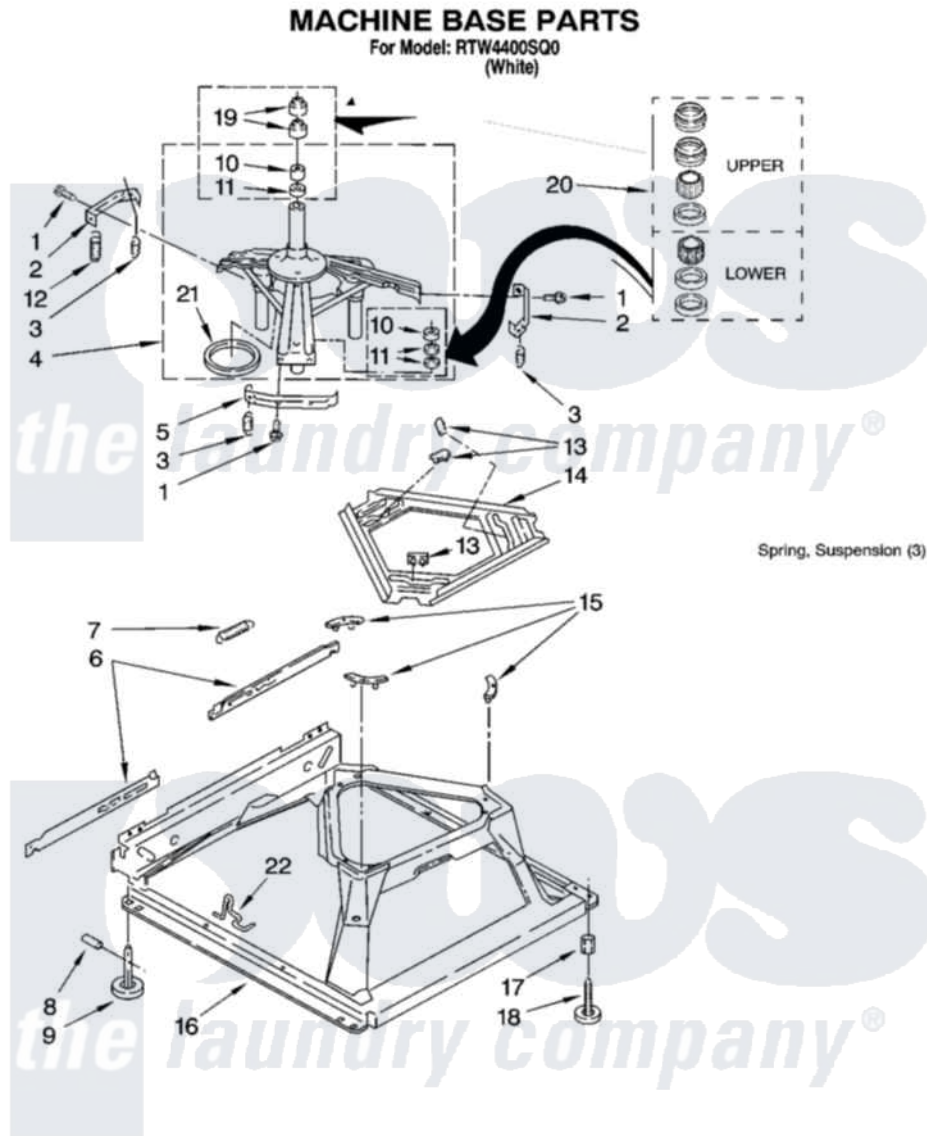

Whirlpool RTW4400SQ0 05 - MACHINE BASE PARTS

8

8181310

[Whirlpool Residential Whirlpool RTW4400SQ0 Washer Parts](#) Parts Diagram 05 - MACHINE BASE PARTS
Click on the part number to view part

Item	Original Part Number	Replaced By	Status	Part Description
1	3400076			Screw, Bracket Mounting
2	64067			Bracket, Spring Outer
3	63907			Spring, Suspension
4	8575214	280184		Support
5	64065			Bracket, Spring Outer
6	63466			Link, Leveling Mechanism
7	62597	8316845		Spring
8	62837			Pin, Knurled
9	62596	285244		Feet-Leveling
10	8546455			Bearing, Centerpost
11	357409	359449		Seal, Agitator Shaft
12	388492	W10250667		Spring, Counterweight
13	62568	285219		Pad
14	3946509			Plate, Suspension
15	3363660	285744		Pad
16	3946512	285771		Base

17	3359452		Nut, Lock
18	W10001130		Foot, Leveling
19	356934	8577376	Seal, Centerpost
20	285203		Centerpost Bearing Kit
21	63134		Ring, Sound Deadening
22	63806	W10145155	Retainer, Suspension Spring