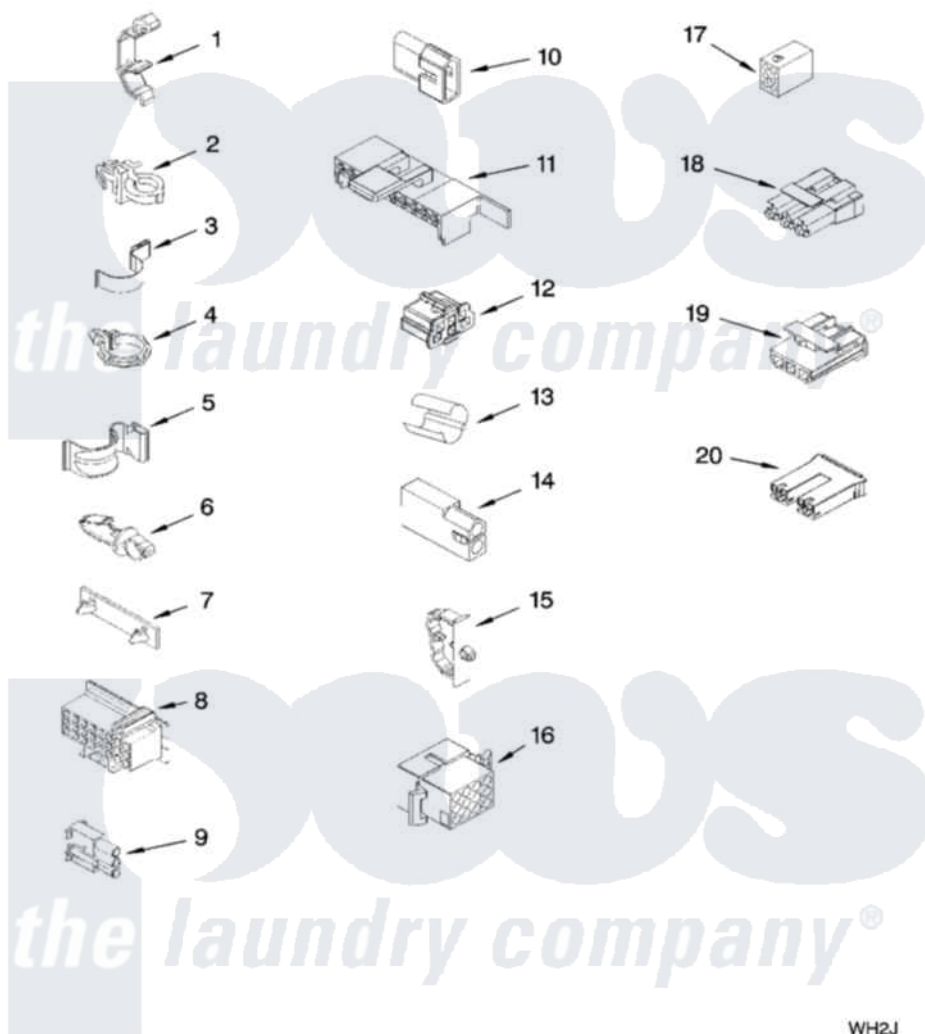

Whirlpool RTW4400SQ0 06 - WIRING HARNESS PARTS

WIRING HARNESS PARTS

For Model: RTW4400SQ0
(White)

8181310

9

WH2J

Whirlpool [Residential Whirlpool RTW4400SQ0 Washer Parts](#) Parts Diagram 06 - WIRING HARNESS PARTS
Click on the part number to view part

Item	Original Part Number	Replaced By	Status	Part Description
1	3349557			Retainer, Harness
2	388498		Not Available	Clip, Harness
3	3347812	8528351		Clip
4	3352501	8559320		Restraint, Hose
5	90016			Clip, Pressure Switch Hose
6	3390496	8281256		Clip, Harness
7	389379			Retainer, Side To Feature Panel
8	3948614			Disconnect Block
"	352089			Timer, Block Disconnect
9	62889			Receptacle, Terminal
10	353424			Plug, Terminal
11	62505			Block, Disconnect
12	3347243			Block, Disconnect
13	63523			Harness, Protector
14	717252			Receptacle, Terminal
15	3352944			Clip, Harness

16	3390423		Not Available	Block, Disconnect (12-Way) (Timer) (Use Term. 94613)
17	3347730		Not Available	Receptacle, (6-Way) (Use Term. 94613)
18	3948617	2172937		Connector
19	3360056			Connector
20	3354925			Block, Connector
"	3354926			Block, Connector