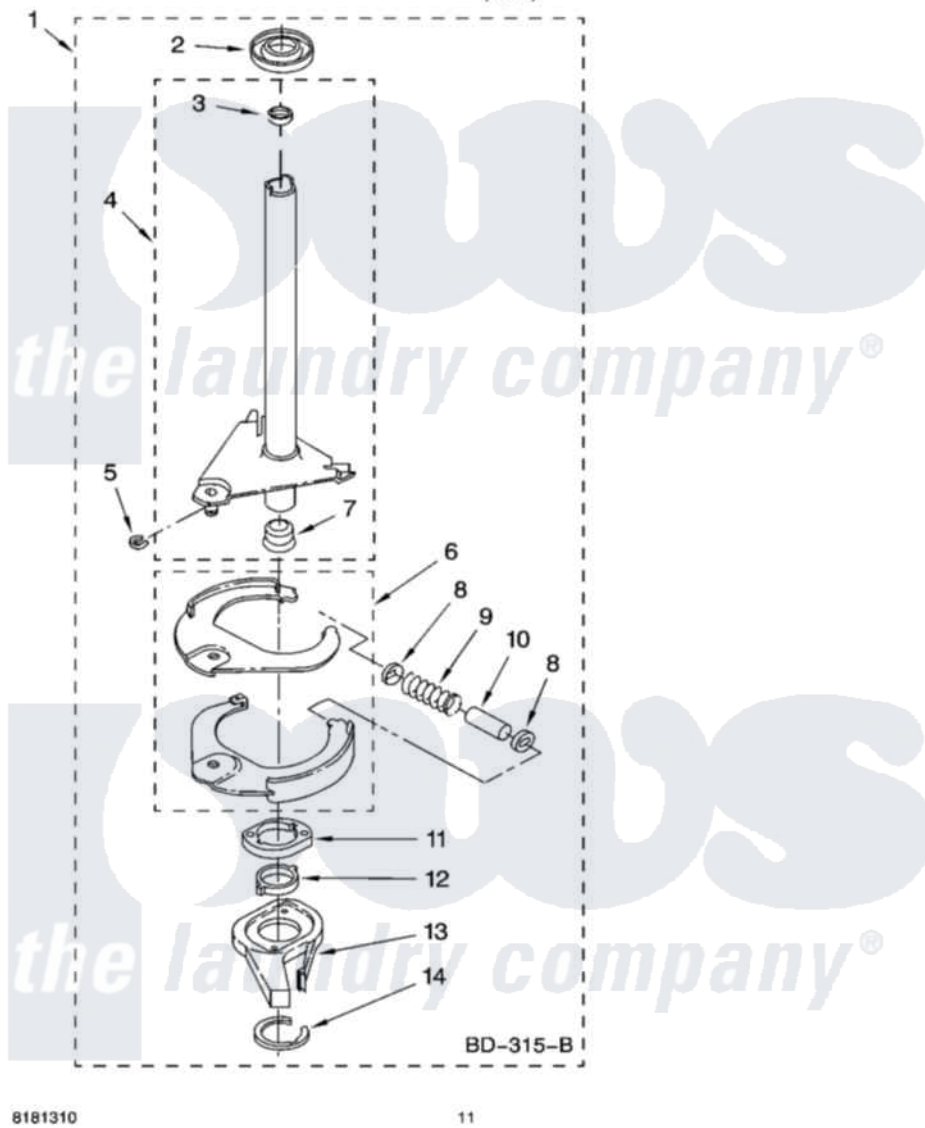

# Whirlpool RTW4400SQ0 07 - BRAKE AND DRIVE TUBE PARTS

## BRAKE AND DRIVE TUBE PARTS

For Model: RTW4400SQ0  
(White)

8181310

11

Whirlpool Residential Whirlpool RTW4400SQ0 Washer Parts Parts Diagram 07 - BRAKE AND DRIVE TUBE PARTS  
Click on the part number to view part

Item	Original Part Number	Replaced By	Status	Part Description
1	388952	<a href="#">285792</a>		Basketdrive
2	<a href="#">62658</a>			Ring, Thrust
3	<a href="#">356427</a>			Seal, Spin Pinion
4	64027	<a href="#">64208</a>		Tube-Spin
5	64035	<a href="#">W10083190</a>		Ring, Retaining
6	64232	<a href="#">285438</a>		Shoe-Brake
7	62703	<a href="#">8546462</a>		"T" Bearing, Spin Tube
8	3353956	<a href="#">285658</a>		Sleeve
9	387806		Not Available	Spring, Brake
10	3355360	<a href="#">285658</a>		Sleeve
11	661516	<a href="#">8546461</a>		Cam, Brake Release
12	<a href="#">63022</a>			Sleeve, Cam
13	64194	<a href="#">285790</a>		Lining
14	90368	<a href="#">W10083200</a>		Ring, Retaining
"	BLANK		Not Available	Following Parts Not Illustrated
"	<a href="#">285208</a>			Lubricant