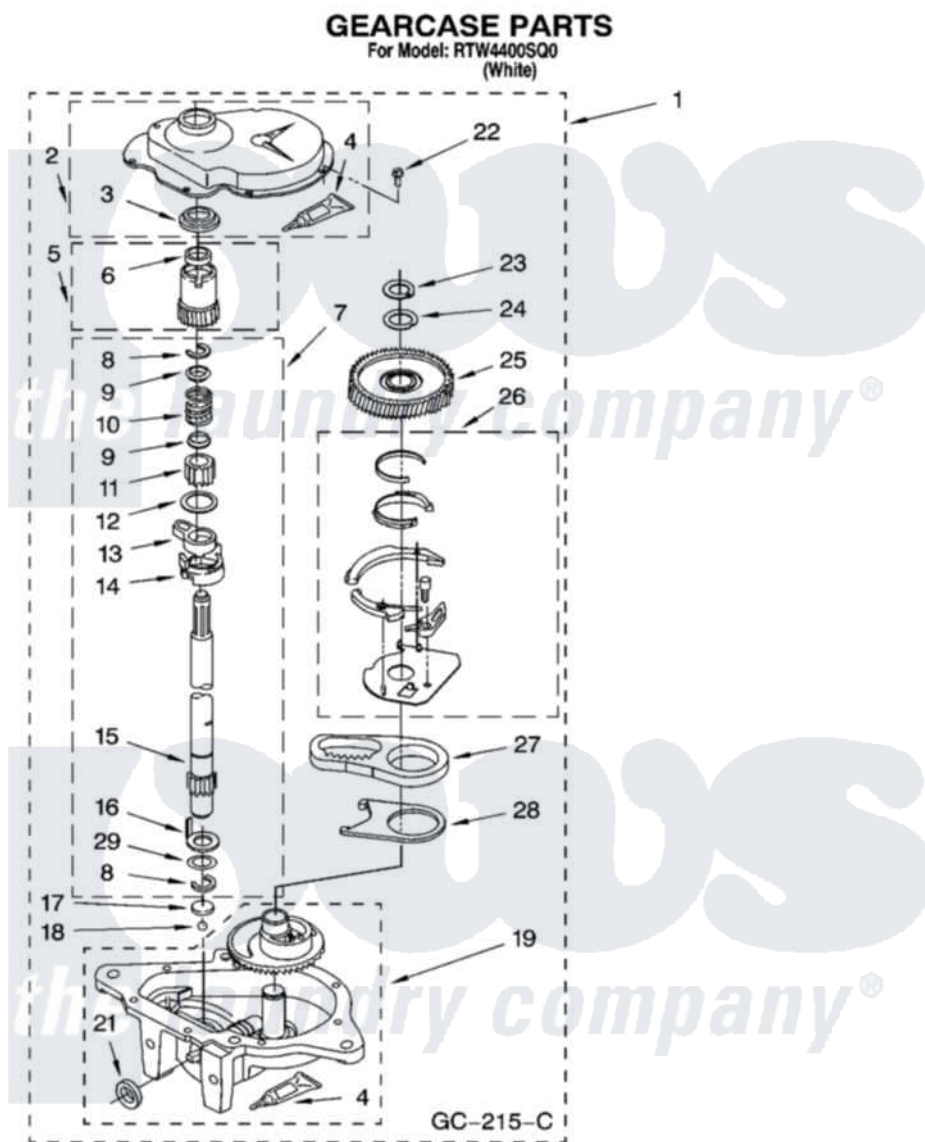

Whirlpool RTW4400SQ0 08 - GEARCASE PARTS, OPTIONAL PARTS (NOT INCLUDED)

12

8181310

Whirlpool Residential Whirlpool RTW4400SQ0 Washer Parts Parts Diagram 08 - GEARCASE PARTS, OPTIONAL PARTS (NOT INCLUDED)

Click on the part number to view part

| Item | Original Part Number | Replaced By | Status | Part Description |
|------|-------------------------|-------------------------|---------------|-----------------------|
| 1 | 3360630 | 3360629 | | Gearcase |
| 2 | 285202 | | | Cover, Gearcase |
| 3 | 3349985 | | | Seal, Gearcase Cover |
| 4 | 285195 | | | Sealer Sealer, Gasket |
| 5 | 63320 | 285362 | | Gear and Pinion |
| 6 | 356427 | | | Seal, Spin Pinion |
| 7 | 389387 | | | Shaft, Agitator |
| 8 | 90369 | | Not Available | Ring, Retaining (2) |
| 9 | 62677 | | | Retainer, Spring |
| 10 | 62676 | | | Spring, Agitator |
| 11 | 63273 | 285509 | | Shaft, Agitator |
| 12 | 62619 | | | Washer, Agitator Gear |
| 13 | 62580 | 285206 | | Cam-Agitator |
| 14 | 62581 | 285206 | | Cam-Agitator |
| 15 | 285509 | | | Shaft, Agitator |