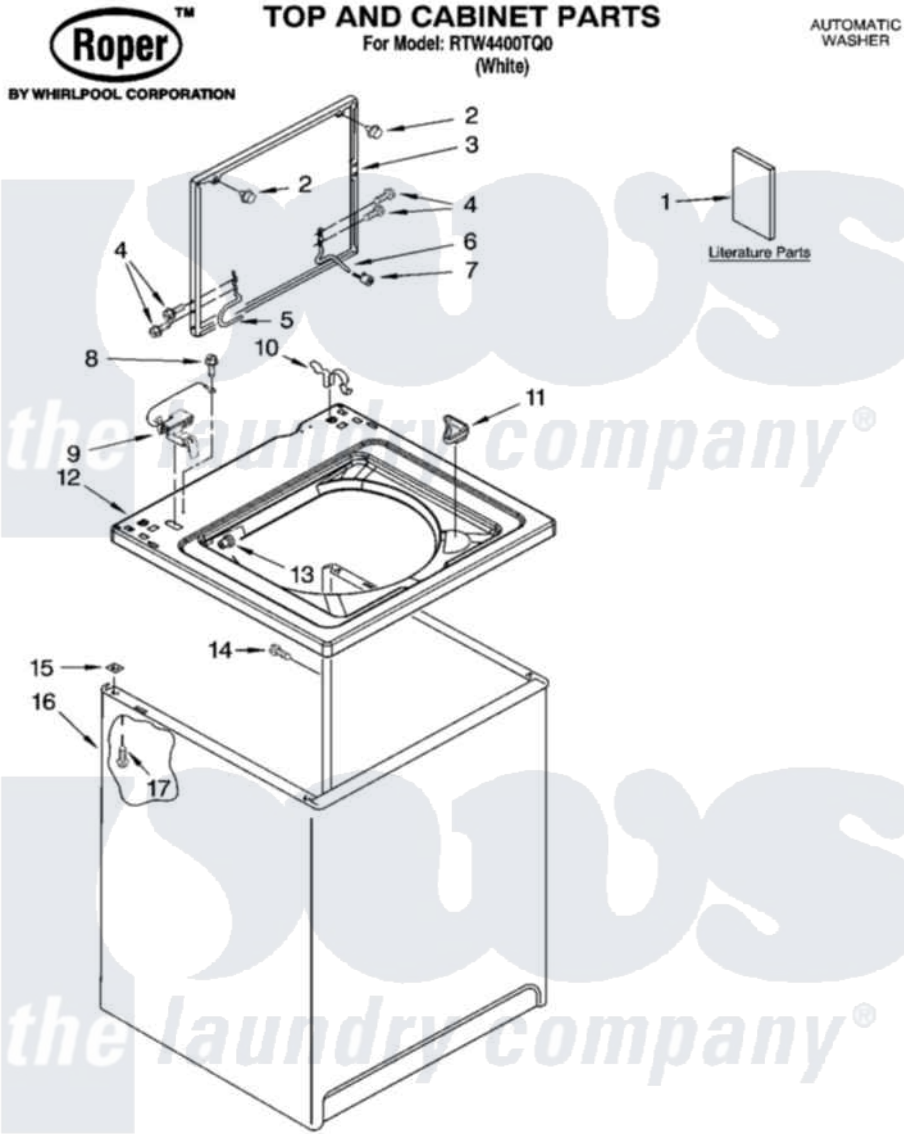

Whirlpool RTW4400TQ0 01 - TOP AND CABINET PARTS

2-07 Litho in U.S.A. (slc)

1

Part No. W10122435 Rev. A

Whirlpool [Residential Whirlpool RTW4400TQ0 Washer Parts](#) Parts Diagram 01 - TOP AND CABINET PARTS
 Click on the part number to view part

Item	Original Part Number	Replaced By	Status	Part Description
1	W10044800			Installation Instructions
"	3957877		Not Available	FEATURE SHEET
"	3955885		Not Available	Use & Care Guide
"	W10092711		Not Available	Energy Guide
"	8578910		Not Available	Wiring Diagram
2	9724509			Bumper, Lid
3	W10093681	W10193857		Lid
4	3351355	W10119828		Screw, Lid Hinge Mounting
5	8318088			Hinge, Lid
6	54583			Hinge, Lid
7	19119			Bumper, Lid Hinge
8	3351614			Screw, Gearcase Cover Mounting
9	8318084			Switch, Lid
10	62780			Clip, Top And Cabinet And Rear Panel
11	3362952			Dispenser, Bleach

12	8559483	Top
13	21258	Bearing, Lid Hinge
14	3357011	308685 Side Trim)
15	62750	Spacer, Cabinet To Top (4)
16	63424	Cabinet
17	3390631	Screw, 10-16 X 3/8