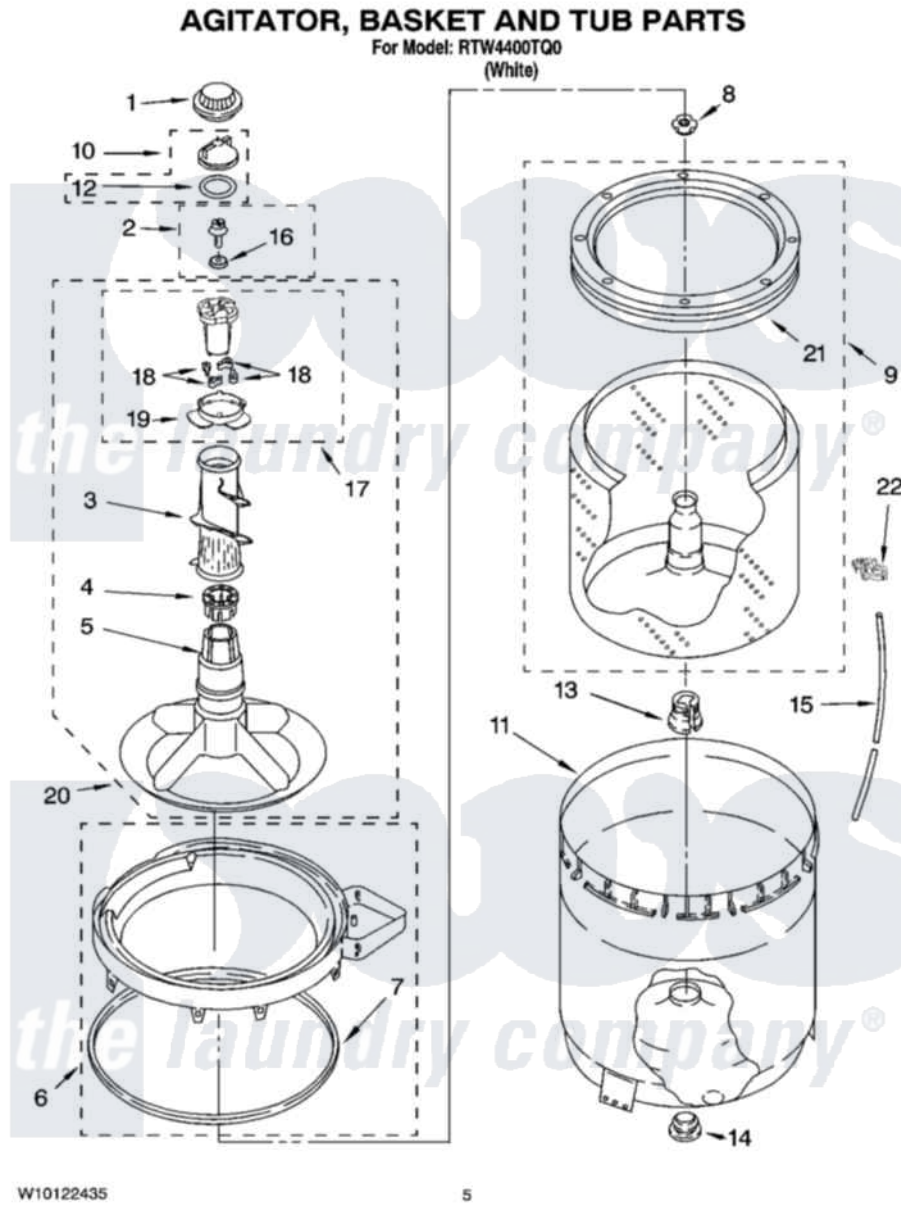

# Whirlpool RTW4400TQ0 03 - AGITATOR, BASKET AND TUB PARTS

W10122435

5

Whirlpool Residential Whirlpool RTW4400TQ0 Washer Parts Parts Diagram 03 - AGITATOR, BASKET AND TUB PARTS

[Click on the part number to view part](#)

Item	Original Part Number	Replaced By	Status	Part Description
1	<a href="#">3355758</a>			Cap, Agitator
2	<a href="#">358237</a>			Screw And Washer
3	<a href="#">3348752</a>			Mover, Clothes
4	3350389	<a href="#">285587</a>		Washer
5	<a href="#">3347288</a>			Agitator
6	8528150	<a href="#">W10445870</a>		Ring-Tub
7	<a href="#">3976308</a>			Gasket, Tub Ring
8	<a href="#">21366</a>			Nut, Spanner
9	8526017	<a href="#">W10389329</a>		Clothes Container, Assembly
10	3354733	<a href="#">W10074580</a>		Cap, Barrier
11	<a href="#">63849</a>			Strain Relief, Power Cord
12	3348855	<a href="#">W10072840</a>		Fabric Softener
13	<a href="#">389140</a>			Tub Block, Basket Drive
14	<a href="#">383727</a>			Gasket, Centerpodt
15	3347780	<a href="#">353244</a>		Hose, Pressure Switch
16	<a href="#">3949550</a>			Washer

17	3363663	<a href="#">285811</a>	Cam-Agitator
18	3366877	<a href="#">80040</a>	Dog-Agitator
19	<a href="#">3363661</a>		Bearing, Driven Cam
20	3348117	<a href="#">285565</a>	Agitator
21	8519788	<a href="#">387240</a>	Ring, Balance
22	<a href="#">2219077</a>		Clip, Pressure Switch Hose