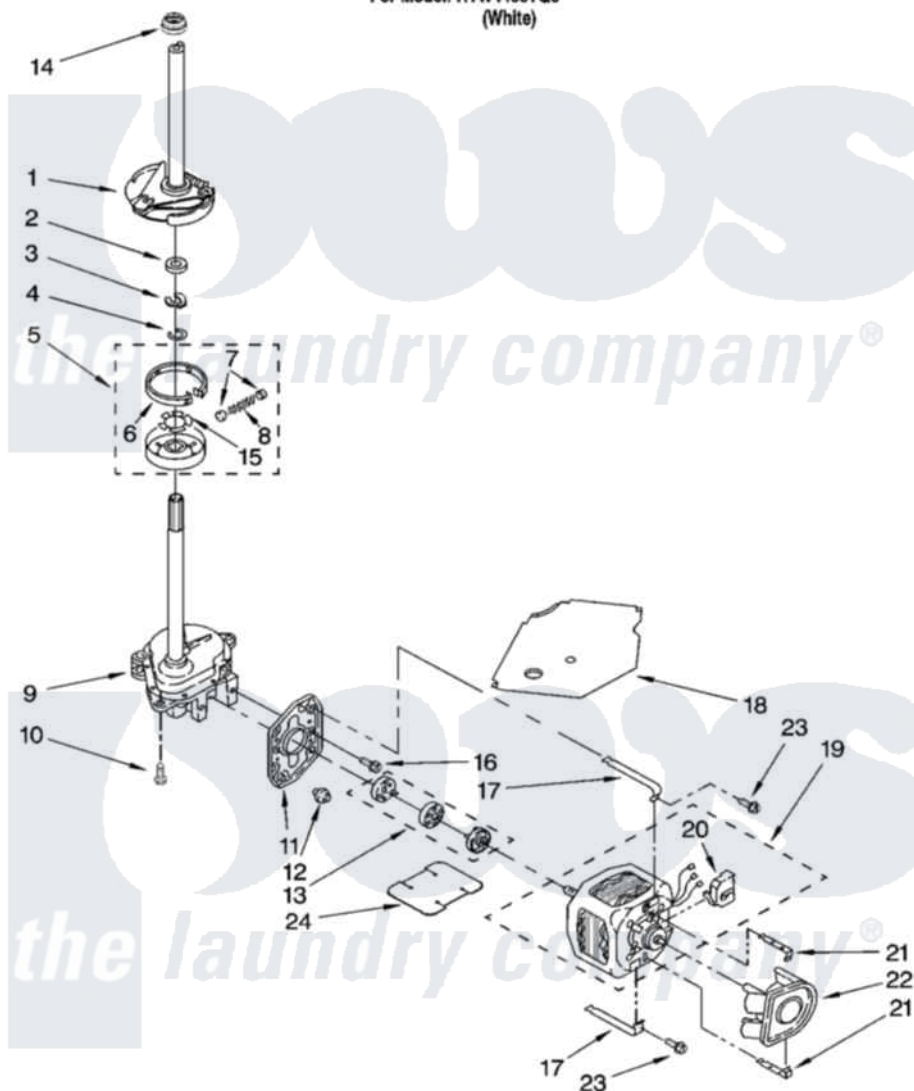

Whirlpool RTW4400TQ0 04 - BRAKE, CLUTCH, GEARCASE, MOTOR AND PUMP PARTS

BRAKE, CLUTCH, GEARCASE, MOTOR AND PUMP PARTS

For Model: RTW4400TQ0
(White)

W10122435

7

Whirlpool [Residential Whirlpool RTW4400TQ0 Washer Parts](#) Parts Diagram 04 - BRAKE, CLUTCH, GEARCASE, MOTOR AND PUMP PARTS
Click on the part number to view part

Item	Original Part Number	Replaced By	Status	Part Description
1	388952	285792		Basketdrive
2	63292			Washer, Spin Tube Thrust
3	62697	W10080230		Ring, Spin Tube Support
4	63283	285353		Ring
5	3951311	285785		Clutch
6	3951308	285790		Lining
7	62646			Cap, Clutch Spring
8	3946792			Spring And Damper Assembly
9	3360630	3360629		Gearcase
10	3357334	3400516		Screw Anti-Rattle
11	62611			Plate, Motor Mount To Gearcase
12	62691			Grommet, Motor
13	3364003	285753A		Coupling
14	8577374			Seal, Centerpost

15	3355454		Clip, Main Drive
16	3400516		Screw Anti-Rattle
17	3349637	W10086010	Retainer, Motor
18	3362089		Shield, Tub To Motor
19	8528157	661600	Motor, Main Drive
20	3952056		Switch, Main Drive Motor
21	8546127		Retainer, Pump
22	3363394		Pump
23	3387485	273556	Screw, 10-16 X 5/8
24	3946532		Shield, Motor