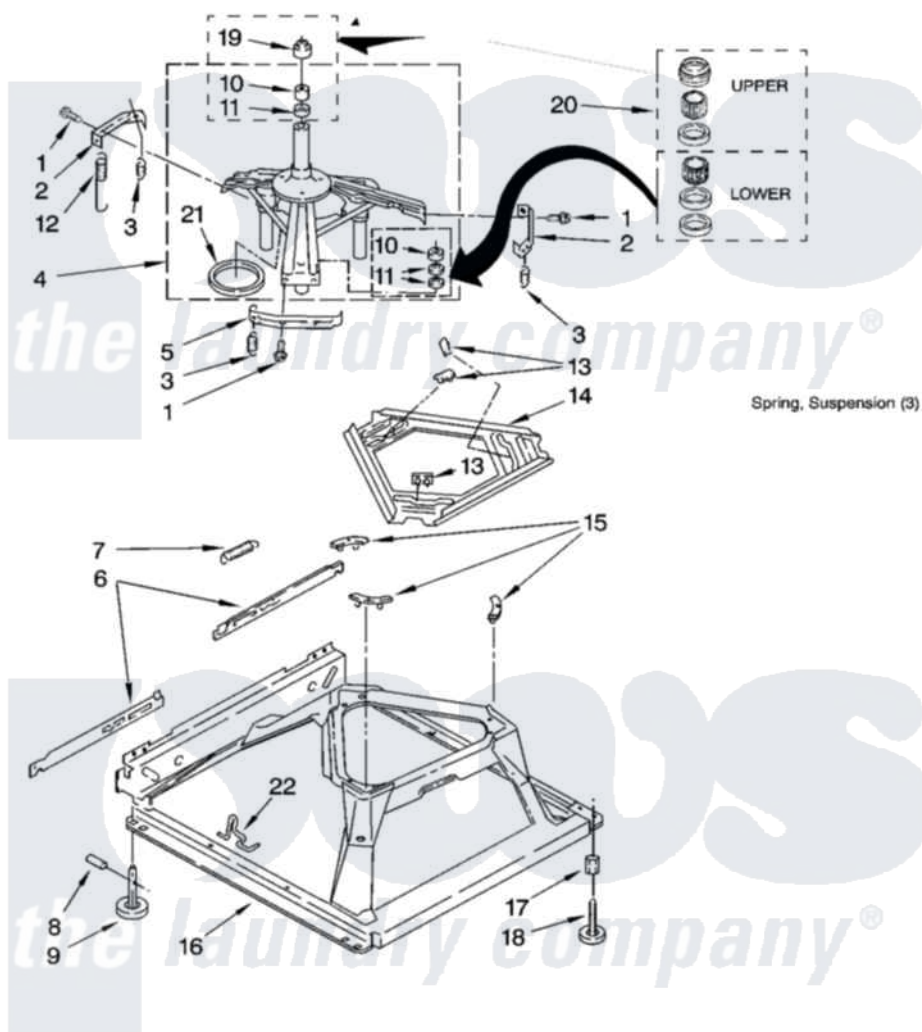

Whirlpool RTW4400TQ0 05 - MACHINE BASE PARTS

MACHINE BASE PARTS

For Model: RTW4400TQ0
(White)

8

W10122435

[Whirlpool Residential Whirlpool RTW4400TQ0 Washer Parts](#) Parts Diagram 05 - MACHINE BASE PARTS

[Click on the part number to view part](#)

Item	Original Part Number	Replaced By	Status	Part Description
1	3400076			Screw, Bracket Mounting
2	64067			Bracket, Spring Outer
3	63907			Spring, Suspension
4	8575214	280184		Support
5	64065			Bracket, Spring Outer
6	63466			Link, Leveling Mechanism
7	62597	8316845		Spring
8	62837			Pin, Knurled
9	62596	285244		Feet-Leveling
10	8546455			Bearing, Centerpost
11	357409	359449		Seal, Agitator Shaft
12	388492	W10250667		Spring, Counterweight
13	62568	285219		Pad
14	3946509			Plate, Suspension
15	3363660	285744		Pad
16	3946512	285771		Base

17	3359452	Nut, Lock
18	W10001130	Foot, Leveling
19	8577376	Seal, Centerpost
20	285203	Centerpost Bearing Kit
21	63134	Ring, Sound Deadening
22	63806	W10145155 Retainer, Suspension Spring