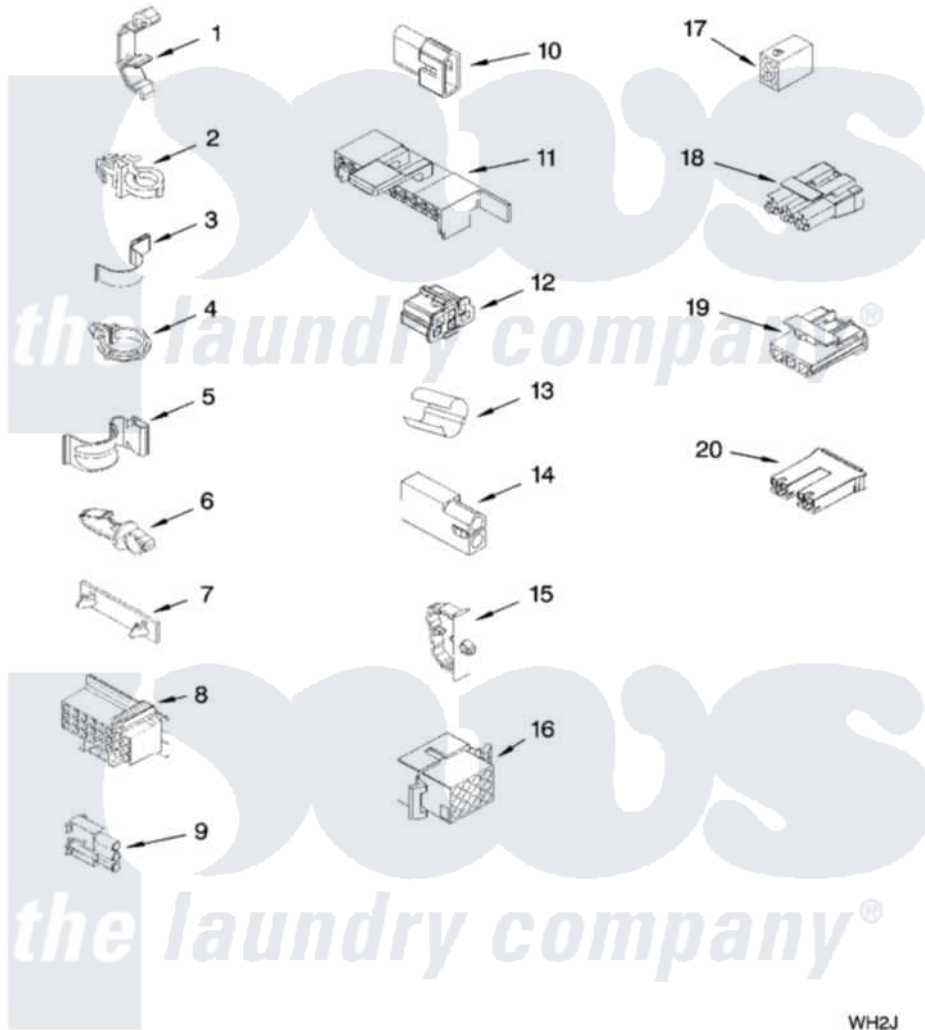

Whirlpool RTW4400TQ0 06 - WIRING HARNESS PARTS

WIRING HARNESS PARTS

For Model: RTW4400TQ0
(White)

WH2J

W10122435

9

Whirlpool [Residential Whirlpool RTW4400TQ0 Washer Parts](#) Parts Diagram 06 - WIRING HARNESS PARTS
Click on the part number to view part

Item	Original Part Number	Replaced By	Status	Part Description
1	3349557			Retainer, Harness
2	388498		Not Available	Clip, Harness
3	3347812	8528351		Clip
4	3352501	8559320		Restraint, Hose
5	90016			Clip, Pressure Switch Hose
6	3390496	8281256		Clip, Harness
7	389379			Retainer, Side To Feature Panel
8	3948614			Disconnect Block
"	352089			Timer, Block Disconnect
9	62889			Receptacle, Terminal
10	353424			Plug, Terminal
11	62505			Block, Disconnect
12	3347243			Block, Disconnect
13	63523			Harness, Protector
14	717252			Receptacle, Terminal
15	3352944			Clip, Harness

16	3390423		Not Available	Block, Disconnect (12-Way) (Timer) (Use Term. 94613)
17	3347730		Not Available	Receptacle, (6-Way) (Use Term. 94613)
18	3948617	2172937		Connector
19	3360056			Connector
20	3354925			Block, Connector
"	3354926			Block, Connector