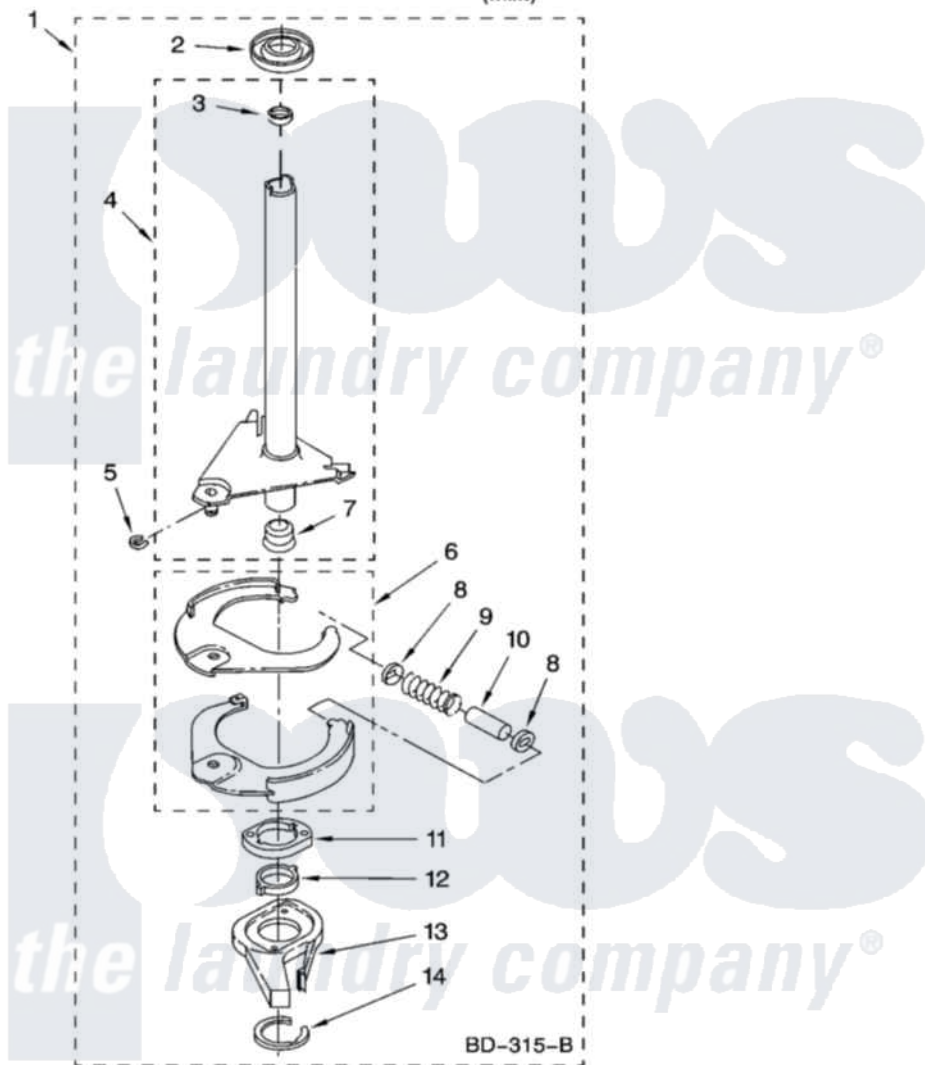

Whirlpool RTW4400TQ0 07 - BRAKE AND DRIVE TUBE PARTS

BRAKE AND DRIVE TUBE PARTS

For Model: RTW4400TQ0
(White)

W10122435

11

Whirlpool Residential Whirlpool RTW4400TQ0 Washer Parts Parts Diagram 07 - BRAKE AND DRIVE TUBE PARTS

Click on the part number to view part

Item	Original Part Number	Replaced By	Status	Part Description
1	388952	285792		Basketdrive
2	62658			Ring, Thrust
3	356427			Seal, Spin Pinion
4	64027	64208		Tube-Spin
5	64035	W10083190		Ring, Retaining
6	64232	285438		Shoe-Brake
7	62703	8546462		"T" Bearing, Spin Tube
8	3353956	285658		Sleeve
9	387806		Not Available	Spring, Brake
10	3355360	285658		Sleeve
11	661516	8546461		Cam, Brake Release
12	63022			Sleeve, Cam
13	64194	285790		Lining
14	90368	W10083200		Ring, Retaining
"	BLANK		Not Available	Following Parts Not Illustrated
"	285208			Lubricant