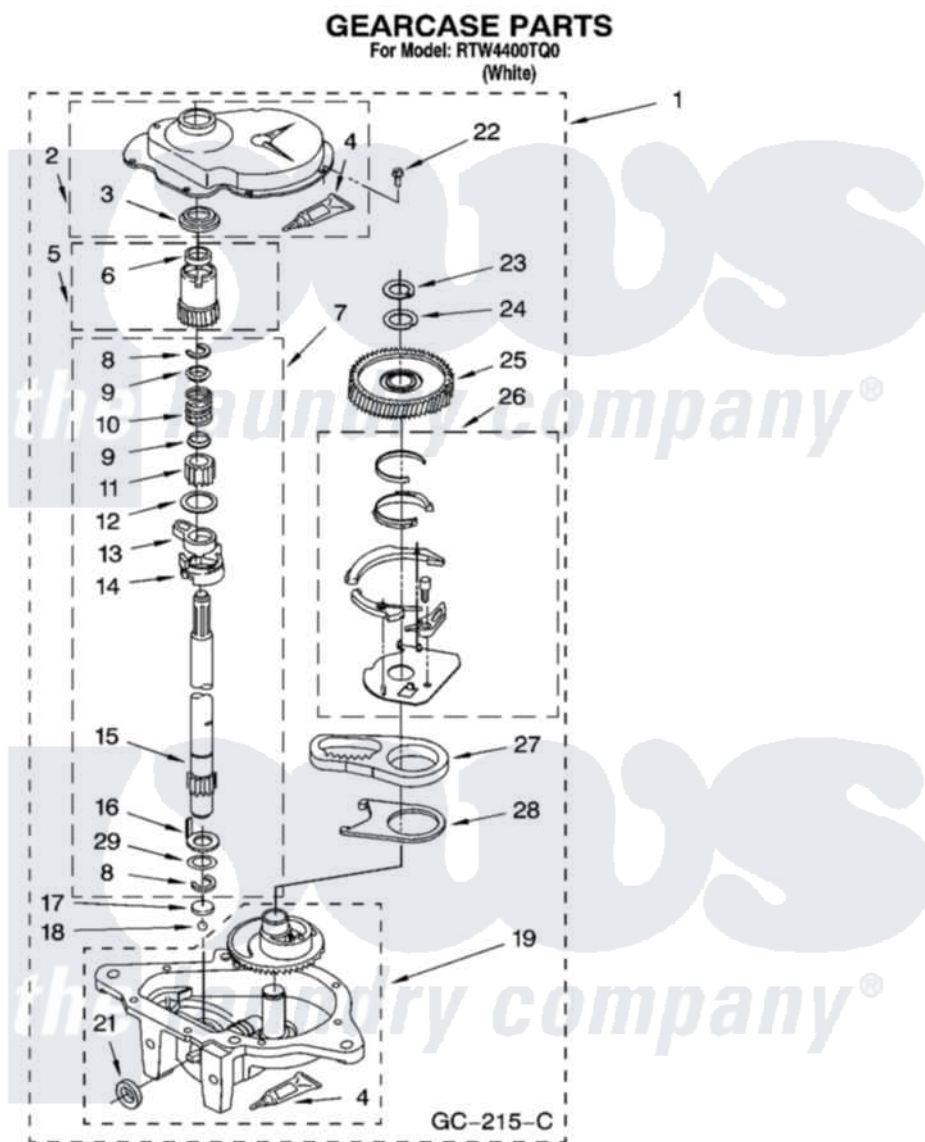

# Whirlpool RTW4400TQ0 08 - GEARCASE PARTS, OPTIONAL PARTS (NOT INCLUDED)

12

W10122435

Whirlpool Residential Whirlpool RTW4400TQ0 Washer Parts Parts Diagram 08 - GEARCASE PARTS, OPTIONAL PARTS (NOT INCLUDED)

Click on the part number to view part

Item	Original Part Number	Replaced By	Status	Part Description
1	3360630	<a href="#">3360629</a>		Gearcase
2	<a href="#">285202</a>			Cover, Gearcase
3	<a href="#">3349985</a>			Seal, Gearcase Cover
4	<a href="#">285195</a>			Sealer Sealer, Gasket
5	63320	<a href="#">285362</a>		Gear and Pinion
6	<a href="#">356427</a>			Seal, Spin Pinion
7	<a href="#">389387</a>			Shaft, Agitator
8	90369		Not Available	Ring, Retaining (2)
9	<a href="#">62677</a>			Retainer, Spring
10	<a href="#">62676</a>			Spring, Agitator
11	63273	<a href="#">285509</a>		Shaft, Agitator
12	<a href="#">62619</a>			Washer, Agitator Gear
13	62580	<a href="#">285206</a>		Cam-Agitator
14	62581	<a href="#">285206</a>		Cam-Agitator
15	<a href="#">285509</a>			Shaft, Agitator