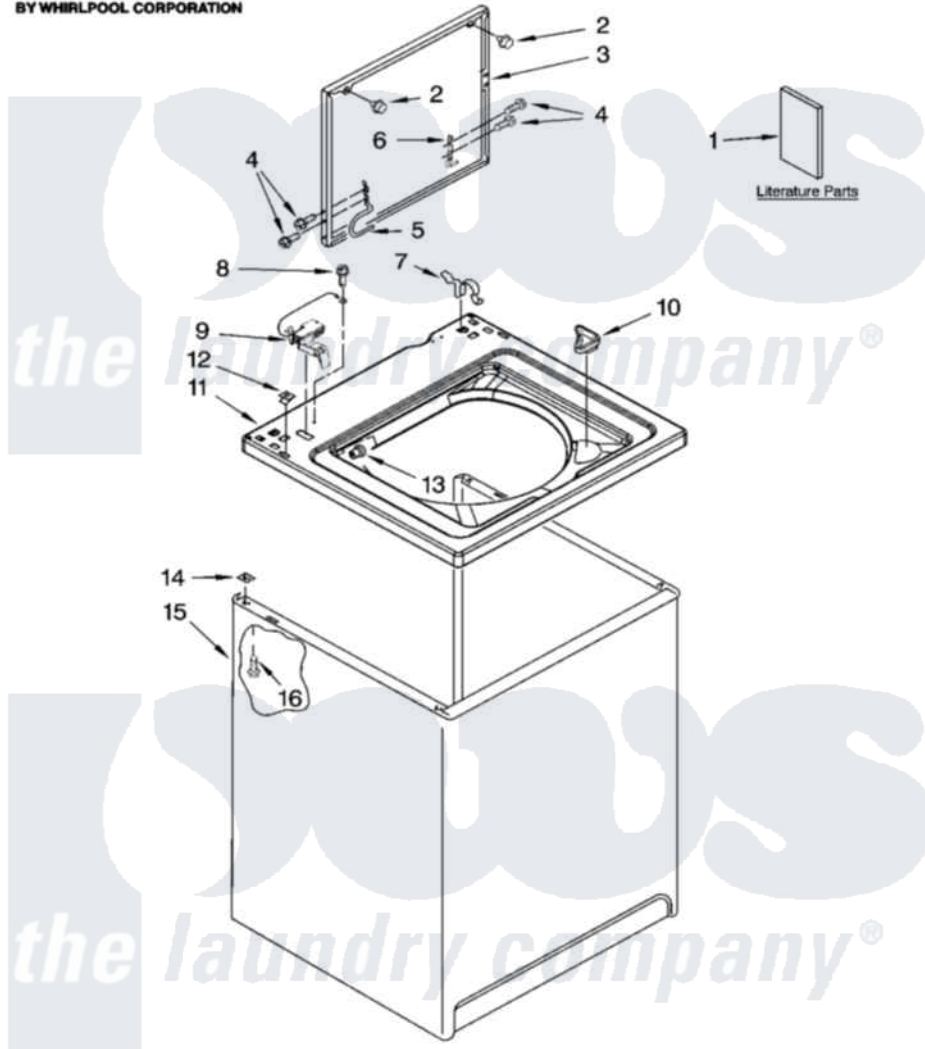

Whirlpool RTW4440VQ0 01 - TOP AND CABINET PARTS

TOP AND CABINET PARTS

For Model: RTW4440VQ0
(White)

AUTOMATIC
WASHER

10-08 Litho in U.S.A. (drd)(bay)

1

Part No. W10237451 Rev. A

Whirlpool [Residential Whirlpool RTW4440VQ0 Washer Parts](#) Parts Diagram 01 - TOP AND CABINET PARTS

[Click on the part number to view part](#)

Item	Original Part Number	Replaced By	Status	Part Description
1	W10200331		Not Available	Installation Instructions (English/French)
"	W10200662		Not Available	Installation Instructions (Spanish)
"	3957877		Not Available	FEATURE SHEET
"	W10200824		Not Available	USE & CARE GUIDE
"	W10062852		Not Available	Energy Guide
"	W10118358		Not Available	Wiring Diagram
2	9724509			Bumper, Lid
3	8541774	W10193857		Lid
4	W10119872	W10119828		Screw, Lid Hinge Mounting
5	8318088			Hinge, Lid
6	91770			Hinge, Lid
7	62780			Clip, Top And Cabinet And Rear Panel
8	3351614			Screw, Gearcase Cover Mounting
9	8318084			Switch, Lid

10	3362952	Dispenser, Bleach
11	8318064	Top
12	357213	Nut, Push-In
13	21258	Bearing, Lid Hinge
14	62750	Spacer, Cabinet To Top (4)
15	63424	Cabinet
16	3390631	Screw, 10-16 X 3/8