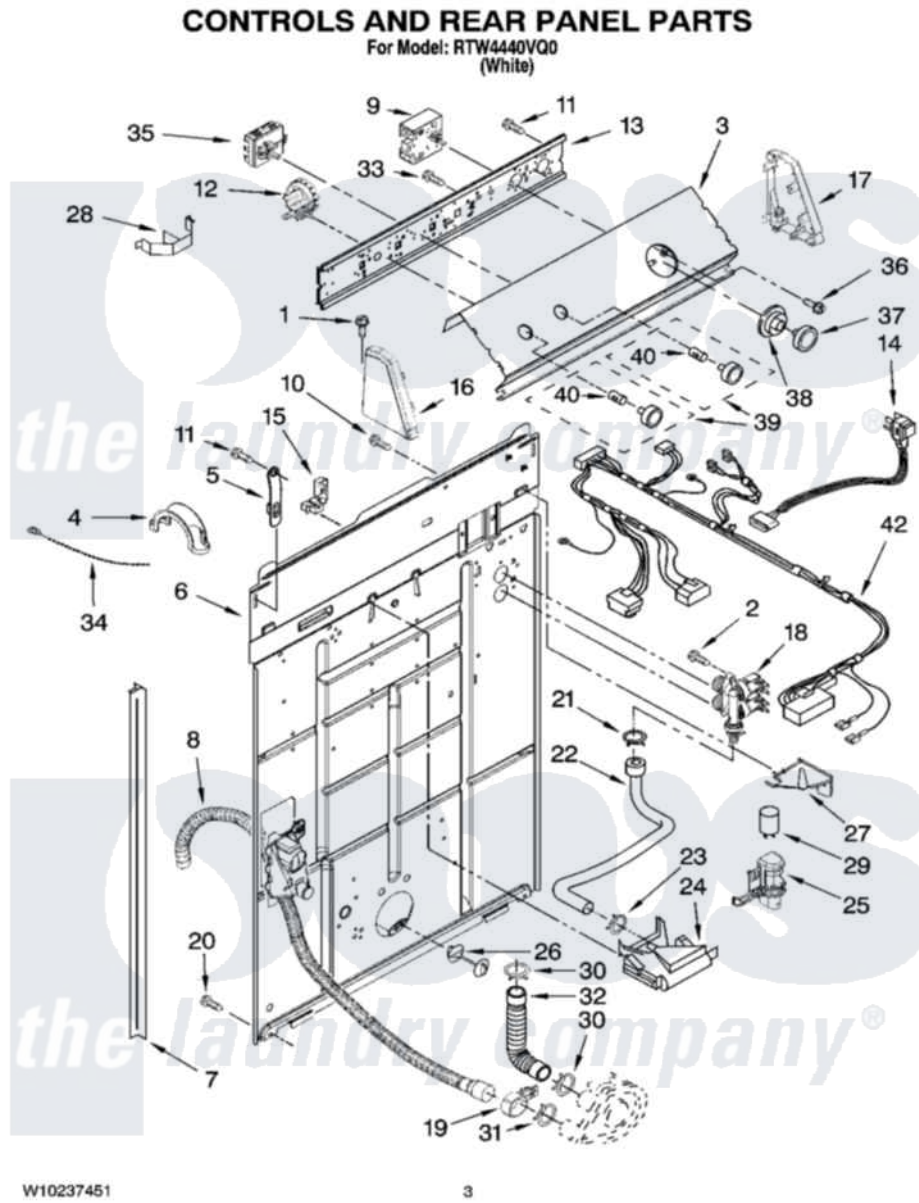

Whirlpool RTW4440VQ0 02 - CONTROLS AND REAR PANEL PARTS

Whirlpool [Residential Whirlpool RTW4440VQ0 Washer Parts](#) Parts Diagram 02 - CONTROLS AND REAR PANEL PARTS

[Click on the part number to view part](#)

Item	Original Part Number	Replaced By	Status	Part Description
1	388326			Screw, 8-18 X 1.25
2	9740848			Screw, Mixing Valve Mounting
3	W10200830			Panel, Control
4	8577378			U-Bend, Drain Hose
5	8568314			Strap, Console
6	W10194451			Panel, Rear
7	62747			Pad, Rear Panel
8	W10189267			Drain Hose Assembly
9	8572976			Timer, Control
10	3351614			Screw, Gearcase Cover Mounting
11	90767			Screw, 8A X 3/8 HeX Washer Head Tapping
12	8577844	W10339251		Switch-WL
13	3948608			Bracket, Control
14	8578842	285800		Cord-Power

15	3952821	285777	Relief-Str
16	8274437	279960	Endcap
17	8274434	279960	Endcap
18	3979347	3979346	Valve, Water Inlet And Thermistor Assembly
19	8541668		Clamp, Hose
20	62863	3390631	Screw, 10-16 X 3/8
21	301958	596669	Clamp, Manifold
22	8317974	8317926	Hose, Vacuum Break
23	370450	596669	Clamp, Manifold
24	387606	3360977	Break-Vac
25	8318046		Clip, Capacitor
26	8519200		Support, Rear Panel
27	8539874		Shield, Suds
28	8055003		Clip, Harness And Pressure Switch
29	8572717		Capacitor, Motor Start
30	3363366	616099	Clamp
31	8317496	285655	Clamp, Hose
32	3951449	285871	Hose
33	3400073		Screw, Ground
34	3347868	W10339879	Tie, Cable
35	W10184148		Switch, Water Temperature
36	3400818		Screw, Timer Mounting
37	8538949		Knob, Timer
38	8538955		Dial, Timer
39	8538957		Knob, Control
40	8536939		Clip, Knob
42	W10121435		Harness, Wiring