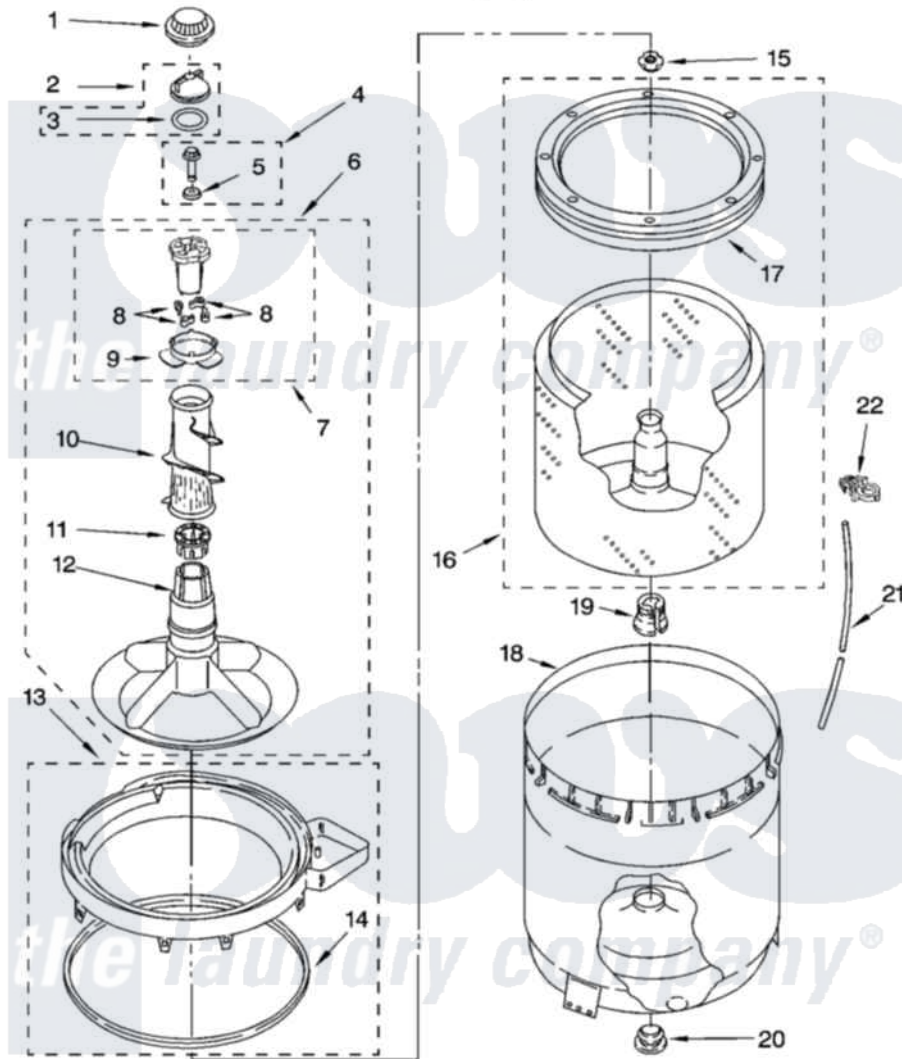

Whirlpool RTW4440VQ0 03 - AGITATOR, BASKET AND TUB PARTS

AGITATOR, BASKET AND TUB PARTS

For Model: RTW4440VQ0
(White)

W10237451

5

Whirlpool Residential Whirlpool RTW4440VQ0 Washer Parts Parts Diagram 03 - AGITATOR, BASKET AND TUB PARTS

[Click on the part number to view part](#)

Item	Original Part Number	Replaced By	Status	Part Description
1	3355758			Cap, Agitator
2	3354733	W10074580		Cap, Barrier
3	W10072840			Fabric Softener
4	358237			Screw And Washer
5	3949550			Washer
6	3348117	285565		Agitator
7	3363663	285811		Cam-Agitator
8	3366877	80040		Dog-Agitator
9	3363661			Bearing, Driven Cam
10	3348752			Mover, Clothes
11	3350389	285587		Washer
12	3347288			Agitator
13	8528150	W10445870		Ring-Tub
14	3976308			Gasket, Tub Ring
15	21366			Nut, Spanner
16	8526017	W10389329		Clothes Container, Assembly

17	387240		Ring, Balance
18	63849		Strain Relief, Power Cord
19	389140		Tub Block, Basket Drive
20	383727		Gasket, Centerpodt
21	3347780	353244	Hose, Pressure Switch
22	2219077		Clip, Pressure Switch Hose