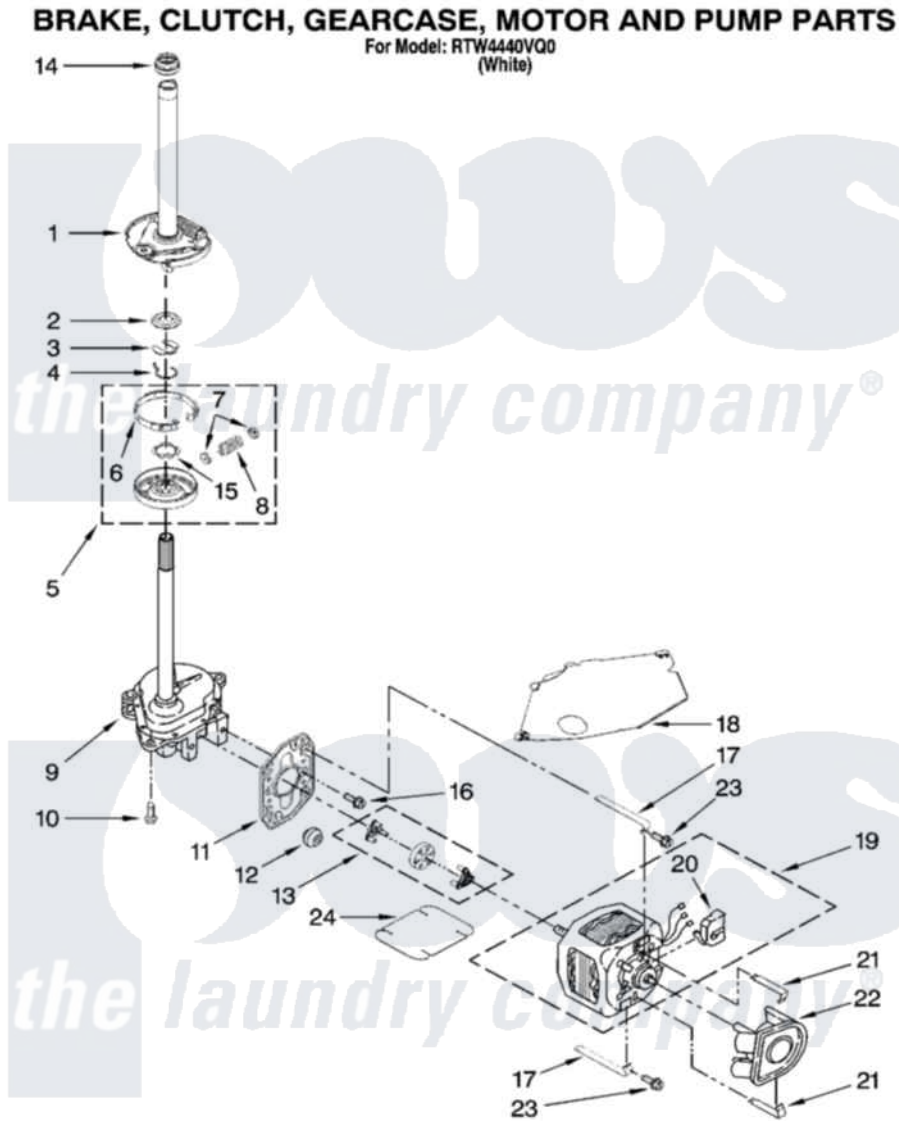

Whirlpool RTW4440VQ0 04 - BRAKE, CLUTCH, GEARCASE, MOTOR AND PUMP PARTS

W10237451

7

Whirlpool [Residential Whirlpool RTW4440VQ0 Washer Parts](#) Parts Diagram 04 - BRAKE, CLUTCH, GEARCASE, MOTOR AND PUMP PARTS
Click on the part number to view part

Item	Original Part Number	Replaced By	Status	Part Description
1	388952	285792		Basketdrive
2	63292			Washer, Spin Tube Thrust
3	62697	W10080230		Ring, Spin Tube Support
4	63283	285353		Ring
5	3951311	285785		Clutch
6	3951308	285790		Lining
7	62646			Cap, Clutch Spring
8	3946792			Spring And Damper Assembly
9	3360630	3360629		Gearcase
10	3357334	3400516		Screw Anti-Rattle
11	62611			Plate, Motor Mount To Gearcase
12	62691			Grommet, Motor
13	3364003	285753A		Coupling
14	8577374			Seal, Centerpost

15	3355454		Clip, Main Drive
16	3400516		Screw Anti-Rattle
17	W10086010		Retainer, Motor
18	3362089		Shield, Tub To Motor
19	8528158	661600	Motor, Main Drive
20	3952056		Switch, Main Drive Motor
21	8546127		Retainer, Pump
22	3363394		Pump
23	3387485	273556	Screw, 10-16 X 5/8
24	3946532		Shield, Motor