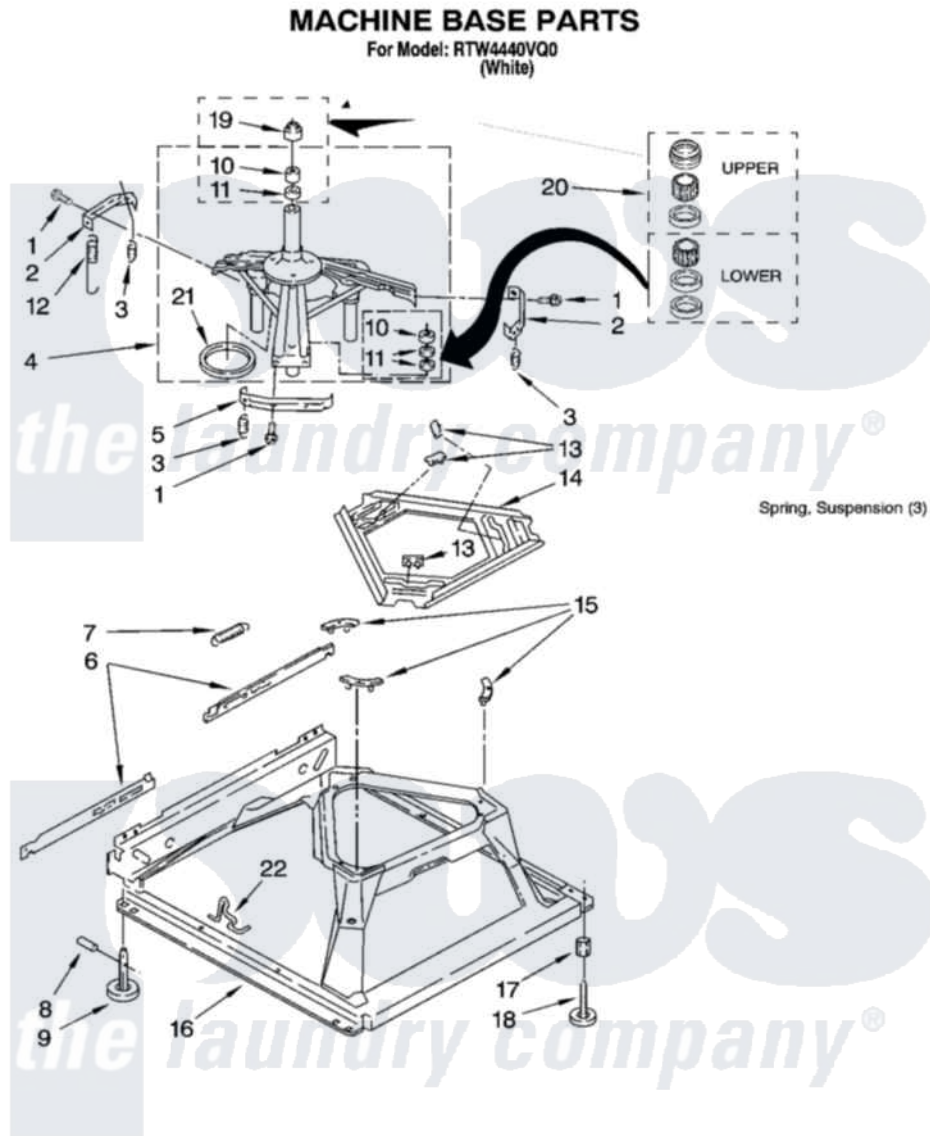

Whirlpool RTW4440VQ0 05 - MACHINE BASE PARTS

8

W10237451

[Whirlpool Residential Whirlpool RTW4440VQ0 Washer Parts](#) Parts Diagram 05 - MACHINE BASE PARTS
Click on the part number to view part

Item	Original Part Number	Replaced By	Status	Part Description
1	3400076			Screw, Bracket Mounting
2	64067			Bracket, Spring Outer
3	63907			Spring, Suspension
4	8575214	280184		Support
5	64065			Bracket, Spring Outer
6	63466			Link, Leveling Mechanism
7	62597	8316845		Spring
8	62837			Pin, Knurled
9	62596	285244		Feet-Leveling
10	8546455			Bearing, Centerpost
11	357409	359449		Seal, Agitator Shaft
12	8534035	285901		Spring
13	62568	285219		Pad
14	3946509			Plate, Suspension
15	3363660	285744		Pad
16	3946512	285771		Base

17	3359452	Nut, Lock
18	W10001130	Foot, Leveling
19	8577376	Seal, Centerpost
20	285203	Centerpost Bearing Kit
21	63134	Ring, Sound Deadening
22	W10145155	Retainer, Suspension Spring