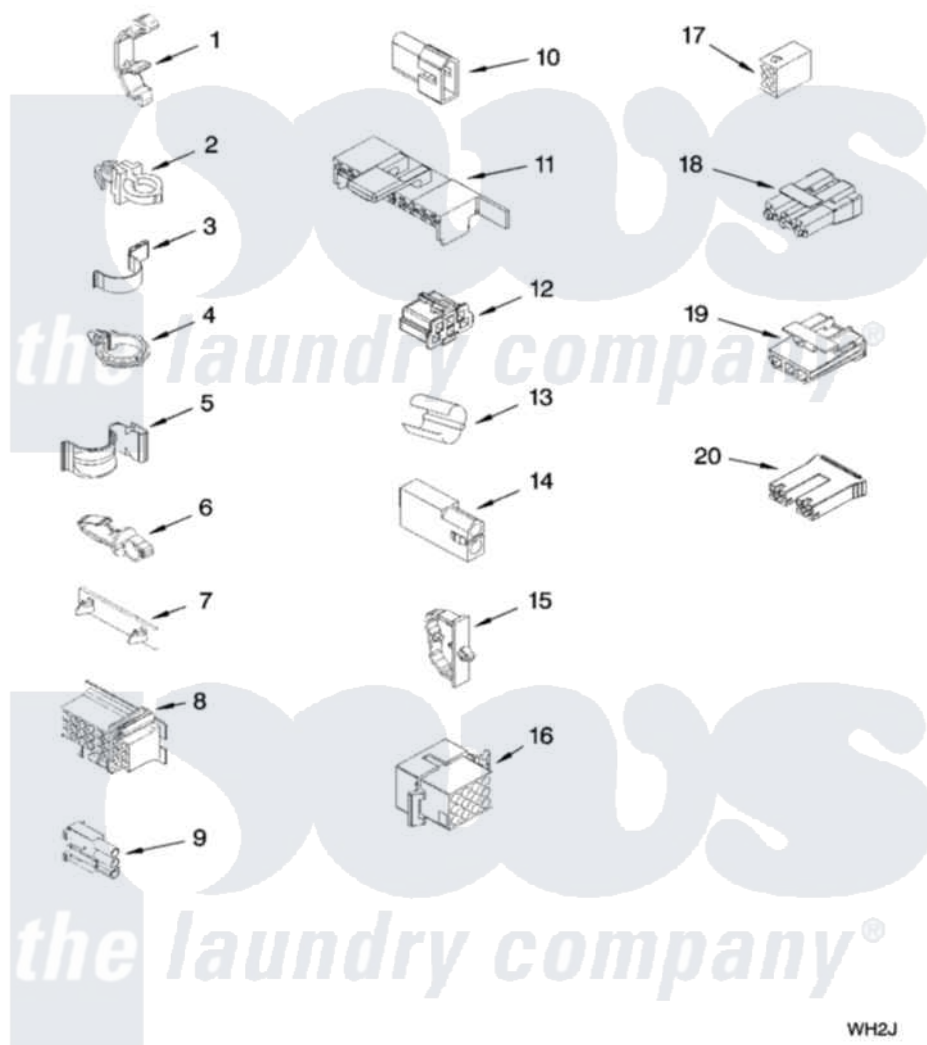

# Whirlpool RTW4440VQ0 06 - WIRING HARNESS PARTS

## WIRING HARNESS PARTS

For Model: RTW4440VQ0  
(White)

WH2J

W10237451

9

Whirlpool [Residential Whirlpool RTW4440VQ0 Washer Parts](#) Parts Diagram 06 - WIRING HARNESS PARTS

[Click on the part number to view part](#)

Item	Original Part Number	Replaced By	Status	Part Description
1	<a href="#">3349557</a>			Retainer, Harness
2	388498		Not Available	Clip, Harness
3	3347812	<a href="#">8528351</a>		Clip
4	3352501	<a href="#">8559320</a>		Restraint, Hose
5	<a href="#">90016</a>			Clip, Pressure Switch Hose
6	3390496	<a href="#">8281256</a>		Clip, Harness
7	<a href="#">389379</a>			Retainer, Side To Feature Panel
8	<a href="#">3948614</a>			Disconnect Block
"	<a href="#">352089</a>			Timer, Block Disconnect
9	<a href="#">62889</a>			Receptacle, Terminal
10	<a href="#">353424</a>			Plug, Terminal
11	<a href="#">62505</a>			Block, Disconnect
12	<a href="#">3347243</a>			Block, Disconnect
13	<a href="#">63523</a>			Harness, Protector
14	<a href="#">717252</a>			Receptacle, Terminal
15	<a href="#">3352944</a>			Clip, Harness

16	3390423		Not Available	Block, Disconnect (12-Way) (Timer) (Use Term. 94613)
17	3347730		Not Available	Receptacle, (6-Way) (Use Term. 94613)
18	3948617	<a href="#">2172937</a>		Connector
19	<a href="#">3360056</a>			Connector
20	<a href="#">3354925</a>			Block, Connector
"	<a href="#">3354926</a>			Block, Connector