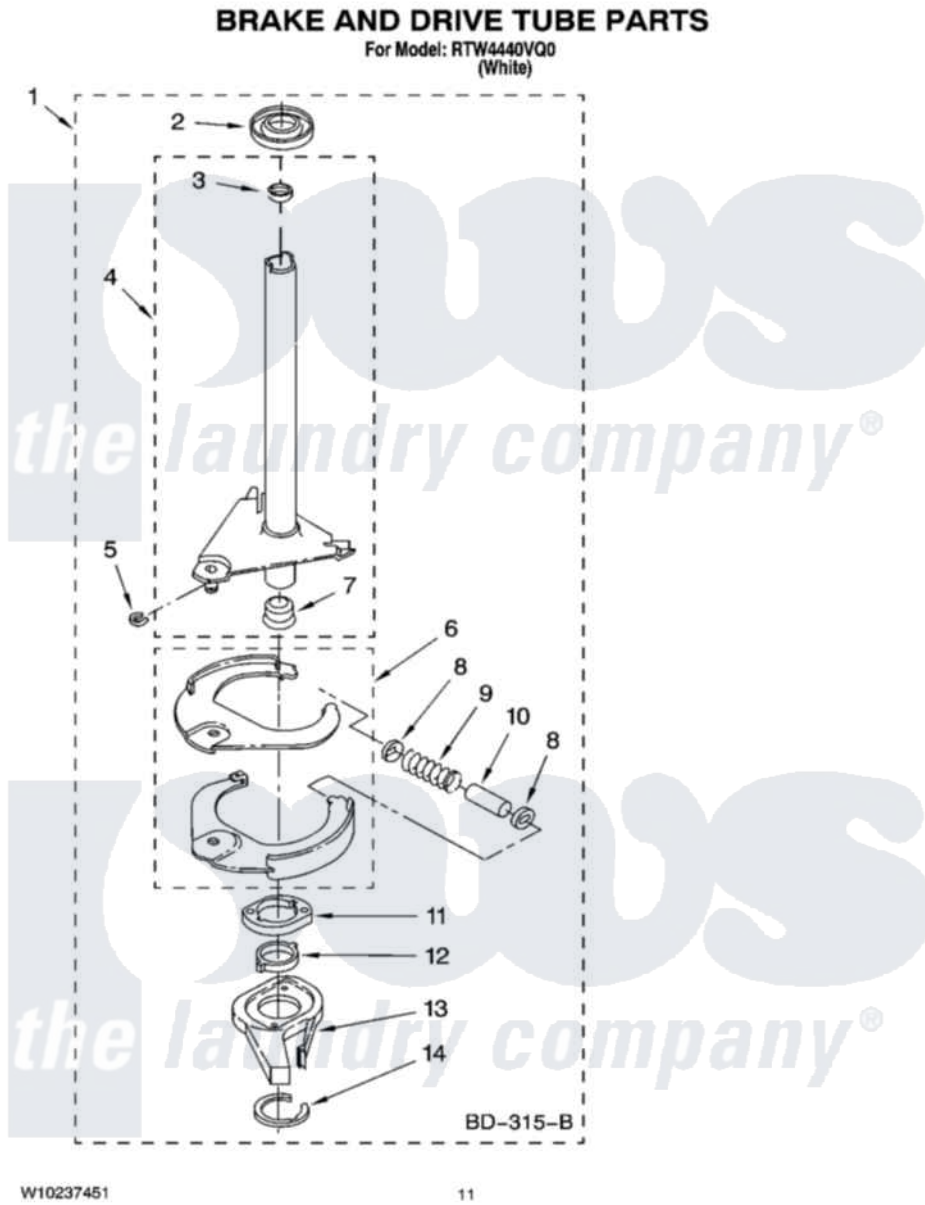

Whirlpool RTW4440VQ0 07 - BRAKE AND DRIVE TUBE PARTS

Whirlpool Residential Whirlpool RTW4440VQ0 Washer Parts Parts Diagram 07 - BRAKE AND DRIVE TUBE PARTS
Click on the part number to view part

Item	Original Part Number	Replaced By	Status	Part Description
1	388952	285792		Basketdrive
2	62658			Ring, Thrust
3	356427			Seal, Spin Pinion
4	64027	64208		Tube-Spin
5	64035	W10083190		Ring, Retaining
6	64232	285438		Shoe-Brake
7	62703	8546462		"T" Bearing, Spin Tube
8	3353956	285658		Sleeve
9	387806		Not Available	Spring, Brake
10	3355360	285658		Sleeve
11	661516	8546461		Cam, Brake Release
12	63022			Sleeve, Cam
13	64194	285790		Lining
14	90368	W10083200		Ring, Retaining
	BLANK		Not Available	Following Parts Not Illustrated
"	285208			Lubricant