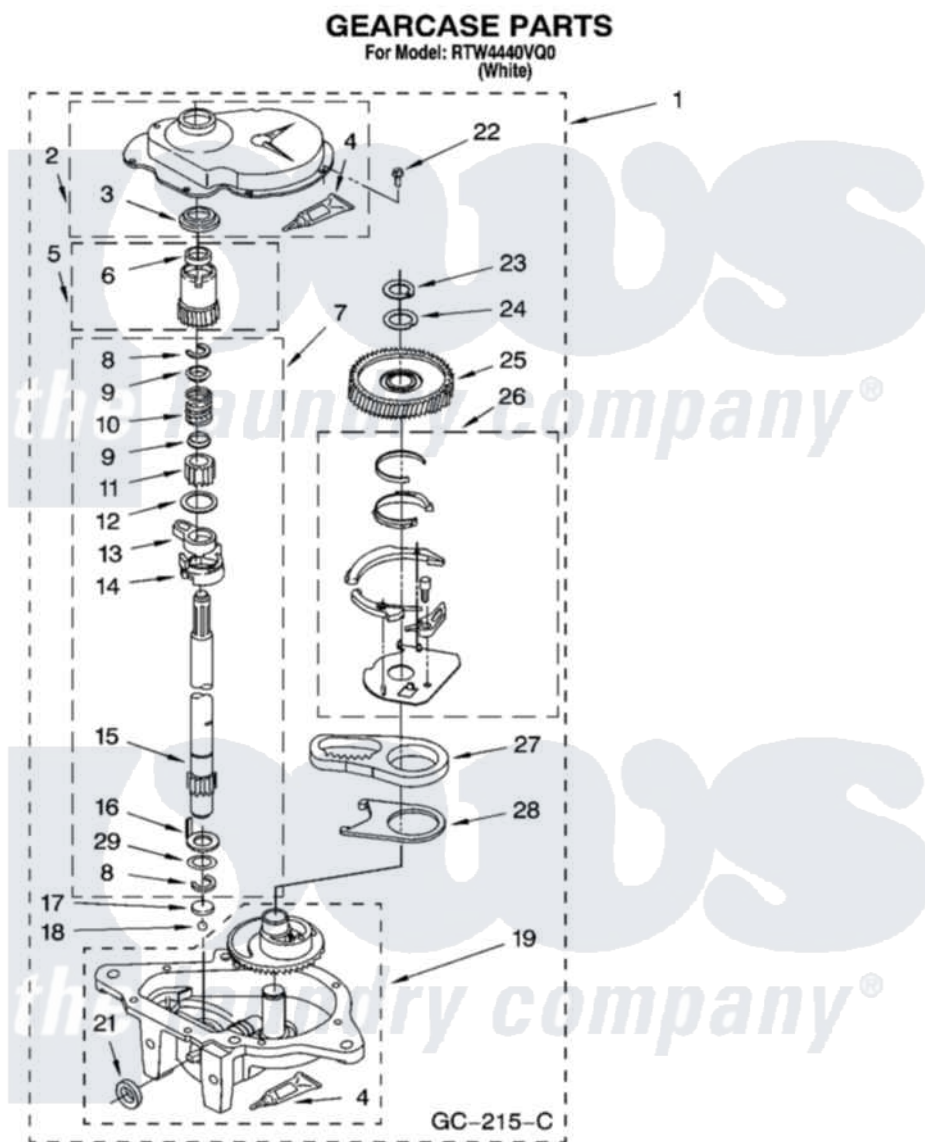

Whirlpool RTW4440VQ0 08 - GEARCASE PARTS, OPTIONAL PARTS (NOT INCLUDED)

12

W10237451

Whirlpool Residential Whirlpool RTW4440VQ0 Washer Parts Parts Diagram 08 - GEARCASE PARTS, OPTIONAL PARTS (NOT INCLUDED)

Click on the part number to view part

Item	Original Part Number	Replaced By	Status	Part Description
1	3360630	3360629		Gearcase
2	285202			Cover, Gearcase
3	3349985			Seal, Gearcase Cover
4	285195			Sealer Sealer, Gasket
5	63320	285362		Gear and Pinion
6	356427			Seal, Spin Pinion
7	389387			Shaft, Agitator
8	90369		Not Available	Ring, Retaining (2)
9	62677			Retainer, Spring
10	62676			Spring, Agitator
11	63273	285509		Shaft, Agitator
12	62619			Washer, Agitator Gear
13	62580	285206		Cam-Agitator
14	62581	285206		Cam-Agitator
15	285509			Shaft, Agitator