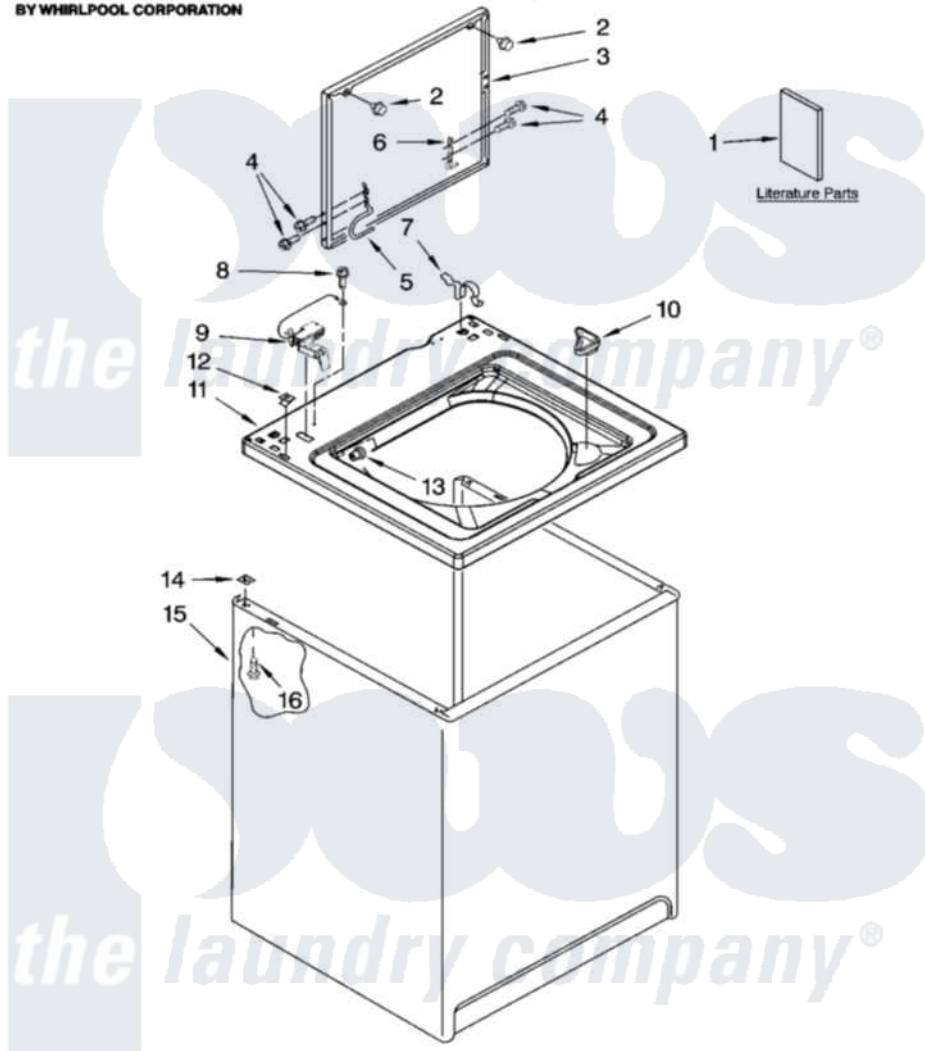

Whirlpool RTW4440VQ1 01 - TOP AND CABINET PARTS

TOP AND CABINET PARTS

For Model: RTW4440VQ1
(White)

AUTOMATIC
WASHER

12-08 Litho in U.S.A. (dtd) (eeb)

1

Part No. W10246387 Rev. A

Whirlpool [Residential Whirlpool RTW4440VQ1 Washer Parts](#) Parts Diagram 01 - TOP AND CABINET PARTS

[Click on the part number to view part](#)

Item	Original Part Number	Replaced By	Status	Part Description
1	W10200331		Not Available	Installation Instructions (English/French)
"	W10200662		Not Available	Installation Instructions (Spanish)
"	3957877		Not Available	FEATURE SHEET
"	W10200824		Not Available	USE & CARE GUIDE
"	W10062892		Not Available	Energy Guide
"	W10199994		Not Available	Wiring Diagram
2	9724509			Bumper, Lid
3	8541774	W10193857		Lid
4	W10119828			Screw, Lid Hinge Mounting
5	W10225135			Hinge, Lid
6	91770			Hinge, Lid
7	62780			Clip, Top And Cabinet And Rear Panel
8	3351614			Screw, Gearcase Cover Mounting
9	8318084			Switch, Lid

10	3362952	Dispenser, Bleach
11	8318064	Top
12	357213	Nut, Push-In
13	21258	Bearing, Lid Hinge
14	62750	Spacer, Cabinet To Top (4)
15	63424	Cabinet
16	3390631	Screw, 10-16 X 3/8