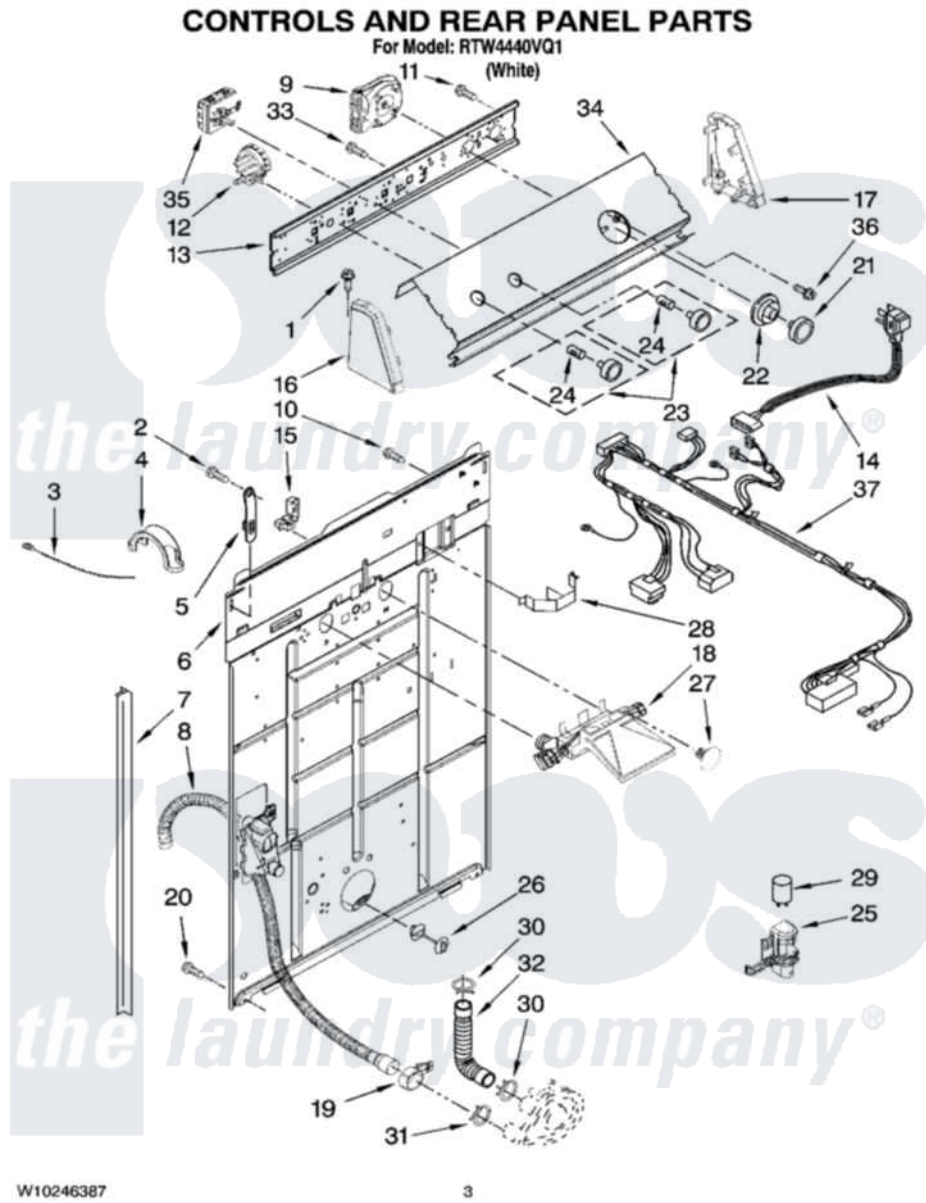

# Whirlpool RTW4440VQ1 02 - CONTROLS AND REAR PANEL PARTS

Whirlpool [Residential Whirlpool RTW4440VQ1 Washer Parts](#) Parts Diagram 02 - CONTROLS AND REAR PANEL PARTS

[Click on the part number to view part](#)

Item	Original Part Number	Replaced By	Status	Part Description
1	<a href="#">388326</a>			Screw, 8-18 X 1.25
2	<a href="#">9740848</a>			Screw, Mixing Valve Mounting
3	3347868	<a href="#">W10339879</a>		Tie, Cable
4	<a href="#">8577378</a>			U-Bend, Drain Hose
5	<a href="#">8568314</a>			Strap, Console
6	<a href="#">W10194450</a>			Panel, Rear
7	<a href="#">62747</a>			Pad, Rear Panel
8	<a href="#">W10189267</a>			Drain Hose Assembly
9	<a href="#">W10199989</a>			Timer, Control
10	<a href="#">3351614</a>			Screw, Gearcase Cover Mounting
11	<a href="#">90767</a>			Screw, 8A X 3/8 HeX Washer Head Tapping
12	8577844	<a href="#">W10339251</a>		Switch-WL
13	<a href="#">3948608</a>			Bracket, Control
14	8578842	<a href="#">285800</a>		Cord-Power