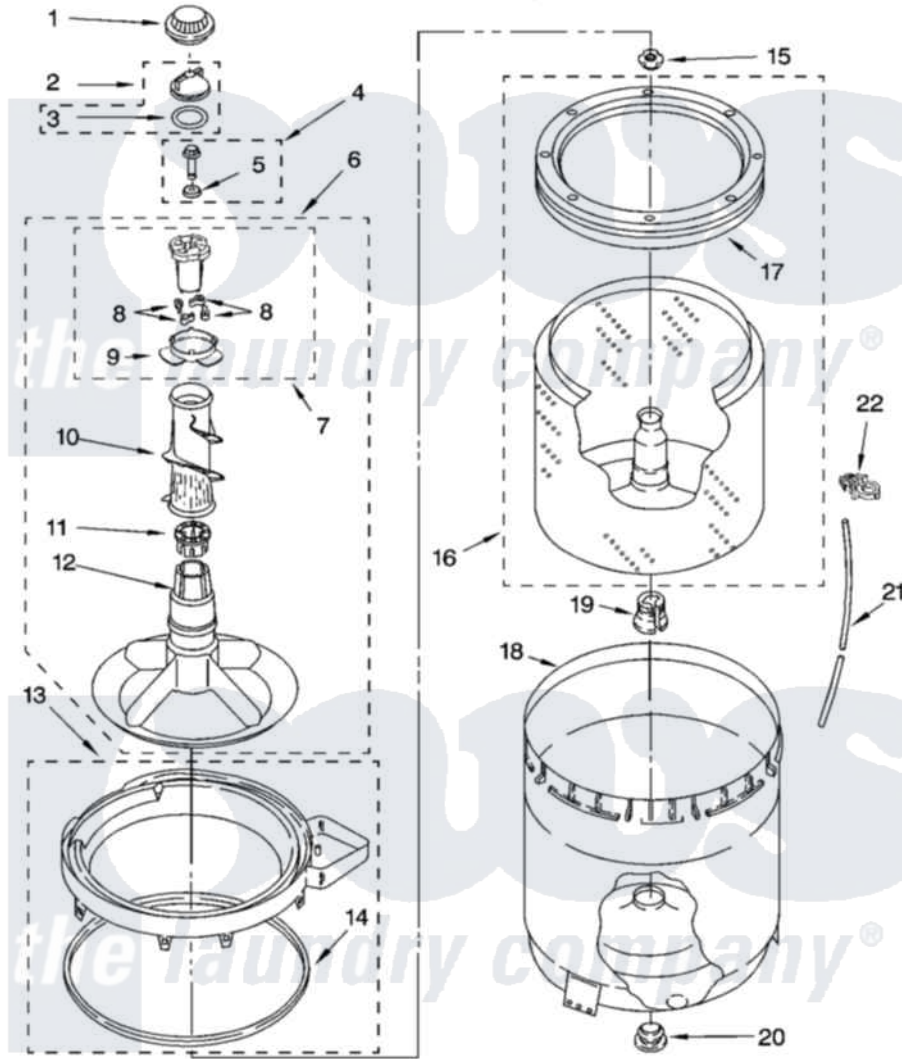

# Whirlpool RTW4440VQ1 03 - AGITATOR, BASKET AND TUB PARTS

## AGITATOR, BASKET AND TUB PARTS

For Model: RTW4440VQ1  
(White)

W10246387

5

Whirlpool Residential Whirlpool RTW4440VQ1 Washer Parts Parts Diagram 03 - AGITATOR, BASKET AND TUB PARTS

[Click on the part number to view part](#)

Item	Original Part Number	Replaced By	Status	Part Description
1	<a href="#">3355758</a>			Cap, Agitator
2	3354733	<a href="#">W10074580</a>		Cap, Barrier
3	<a href="#">W10072840</a>			Fabric Softener
4	<a href="#">358237</a>			Screw And Washer
5	<a href="#">3949550</a>			Washer
6	3348117	<a href="#">285565</a>		Agitator
7	3363663	<a href="#">285811</a>		Cam-Agitator
8	3366877	<a href="#">80040</a>		Dog-Agitator
9	<a href="#">3363661</a>			Bearing, Driven Cam
10	<a href="#">3348752</a>			Mover, Clothes
11	3350389	<a href="#">285587</a>		Washer
12	<a href="#">3347288</a>			Agitator
13	8528150	<a href="#">W10445870</a>		Ring-Tub
14	<a href="#">3976308</a>			Gasket, Tub Ring
15	<a href="#">21366</a>			Nut, Spanner
16	8526017	<a href="#">W10389329</a>		Clothes Container, Assembly

17	<a href="#">387240</a>		Ring, Balance
18	<a href="#">63849</a>		Strain Relief, Power Cord
19	<a href="#">389140</a>		Tub Block, Basket Drive
20	<a href="#">383727</a>		Gasket, Centerpodt
21	3347780	<a href="#">353244</a>	Hose, Pressure Switch
22	<a href="#">2219077</a>		Clip, Pressure Switch Hose