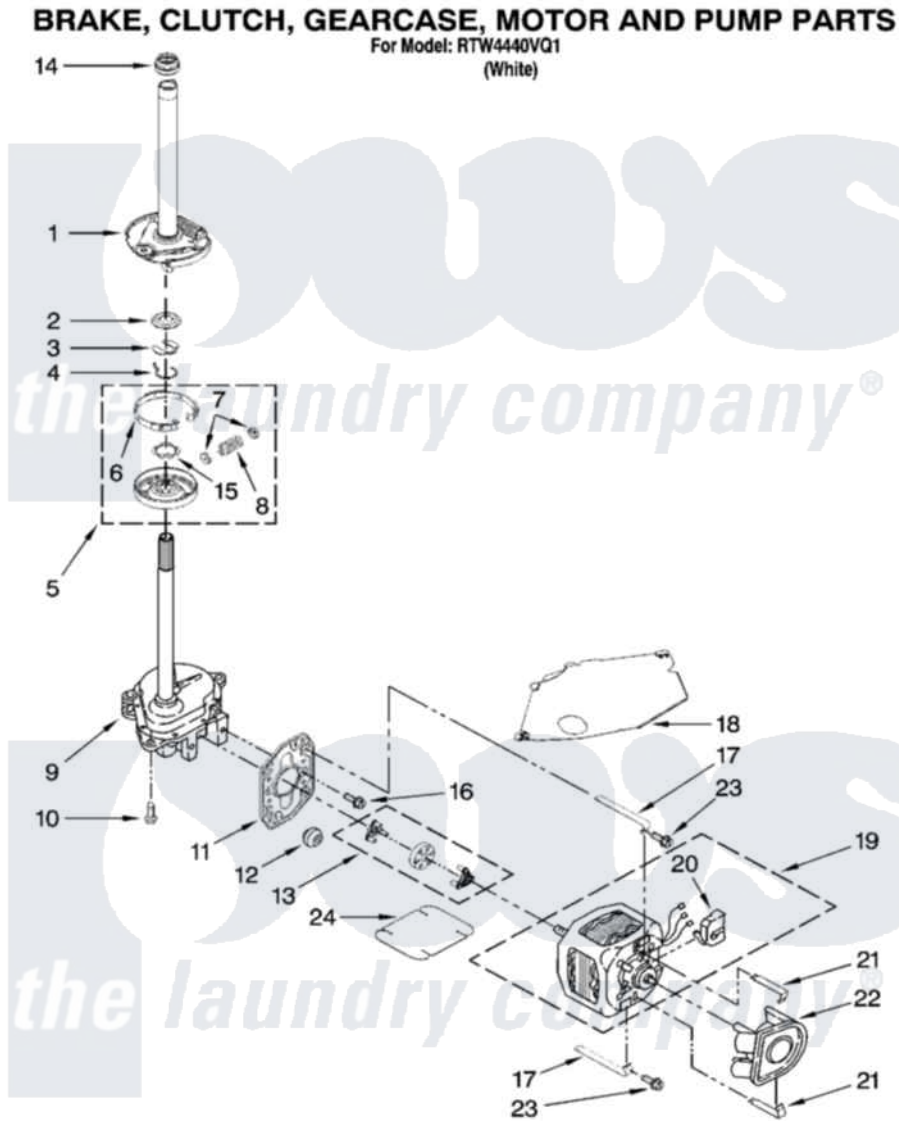

# Whirlpool RTW4440VQ1 04 - BRAKE, CLUTCH, GEARCASE, MOTOR AND PUMP PARTS

W10246387

7

Whirlpool [Residential Whirlpool RTW4440VQ1 Washer Parts](#) Parts Diagram 04 - BRAKE, CLUTCH, GEARCASE, MOTOR AND PUMP PARTS  
Click on the part number to view part

Item	Original Part Number	Replaced By	Status	Part Description
1	388952	<a href="#">285792</a>		Basketdrive
2	<a href="#">63292</a>			Washer, Spin Tube Thrust
3	62697	<a href="#">W10080230</a>		Ring, Spin Tube Support
4	63283	<a href="#">285353</a>		Ring
5	3951311	<a href="#">285785</a>		Clutch
6	3951308	<a href="#">285790</a>		Lining
7	<a href="#">62646</a>			Cap, Clutch Spring
8	<a href="#">3946792</a>			Spring And Damper Assembly
9	3360630	<a href="#">3360629</a>		Gearcase
10	3357334	<a href="#">3400516</a>		Screw Anti-Rattle
11	<a href="#">62611</a>			Plate, Motor Mount To Gearcase
12	<a href="#">62691</a>			Grommet, Motor
13	3364003	<a href="#">285753A</a>		Coupling
14	<a href="#">8577374</a>			Seal, Centerpost

15	<a href="#">3355454</a>		Clip, Main Drive
16	<a href="#">3400516</a>		Screw Anti-Rattle
17	<a href="#">W10086010</a>		Retainer, Motor
18	<a href="#">3362089</a>		Shield, Tub To Motor
19	8528158	<a href="#">661600</a>	Motor, Main Drive
20	<a href="#">3952056</a>		Switch, Main Drive Motor
21	<a href="#">8546127</a>		Retainer, Pump
22	<a href="#">3363394</a>		Pump
23	3387485	<a href="#">273556</a>	Screw, 10-16 X 5/8
24	<a href="#">3946532</a>		Shield, Motor