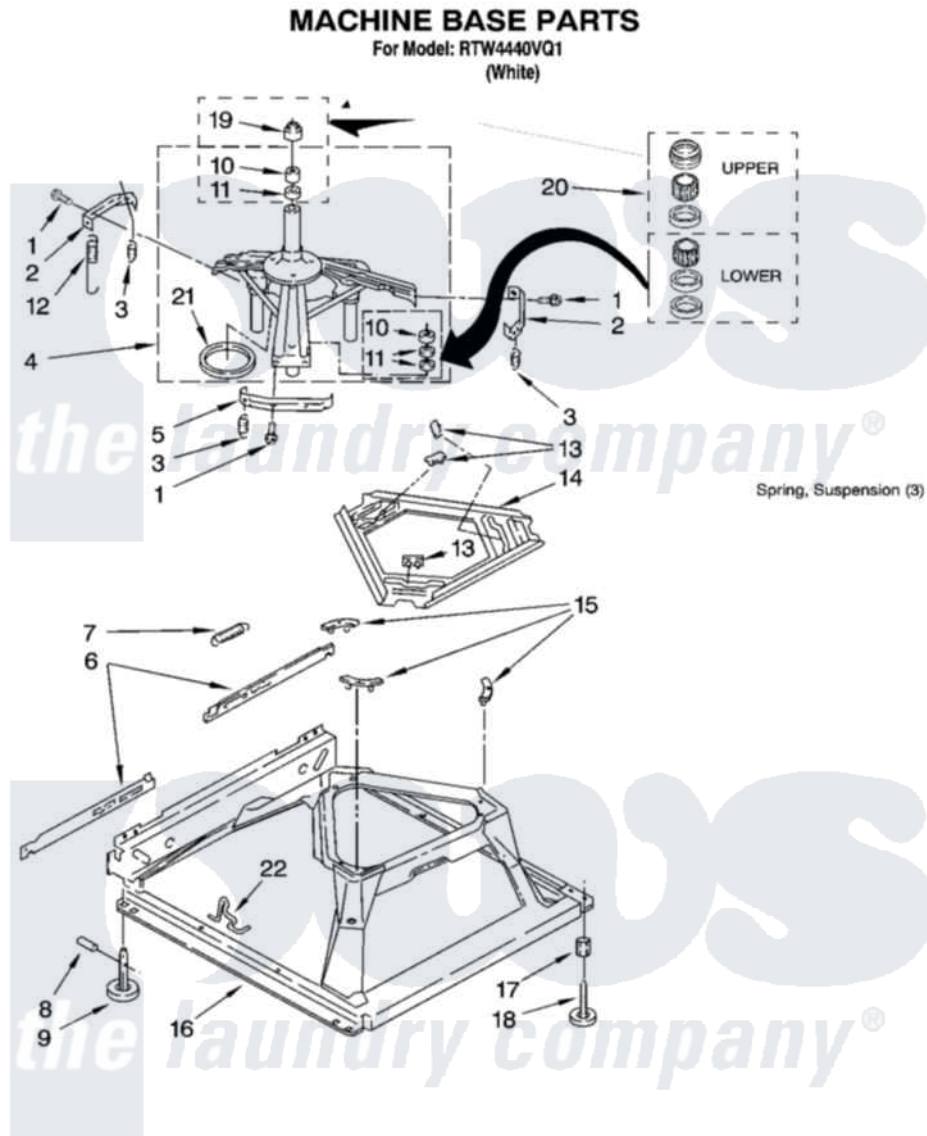

Whirlpool RTW4440VQ1 05 - MACHINE BASE PARTS

8

W10246387

Whirlpool [Residential Whirlpool RTW4440VQ1 Washer Parts](#) Parts Diagram 05 - MACHINE BASE PARTS
Click on the part number to view part

Item	Original Part Number	Replaced By	Status	Part Description
1	3400076			Screw, Bracket Mounting
2	64067			Bracket, Spring Outer
3	63907			Spring, Suspension
4	8575214	280184		Support
5	64065			Bracket, Spring Outer
6	63466			Link, Leveling Mechanism
7	62597	8316845		Spring
8	62837			Pin, Knurled
9	62596	285244		Feet-Leveling
10	8546455			Bearing, Centerpost
11	357409	359449		Seal, Agitator Shaft
12	8534035	285901		Spring
13	62568	285219		Pad
14	3946509			Plate, Suspension
15	3363660	285744		Pad
16	3946512	285771		Base

17	3359452	Nut, Lock
18	W10001130	Foot, Leveling
19	8577376	Seal, Centerpost
20	285203	Centerpost Bearing Kit
21	63134	Ring, Sound Deadening
22	W10145155	Retainer, Suspension Spring