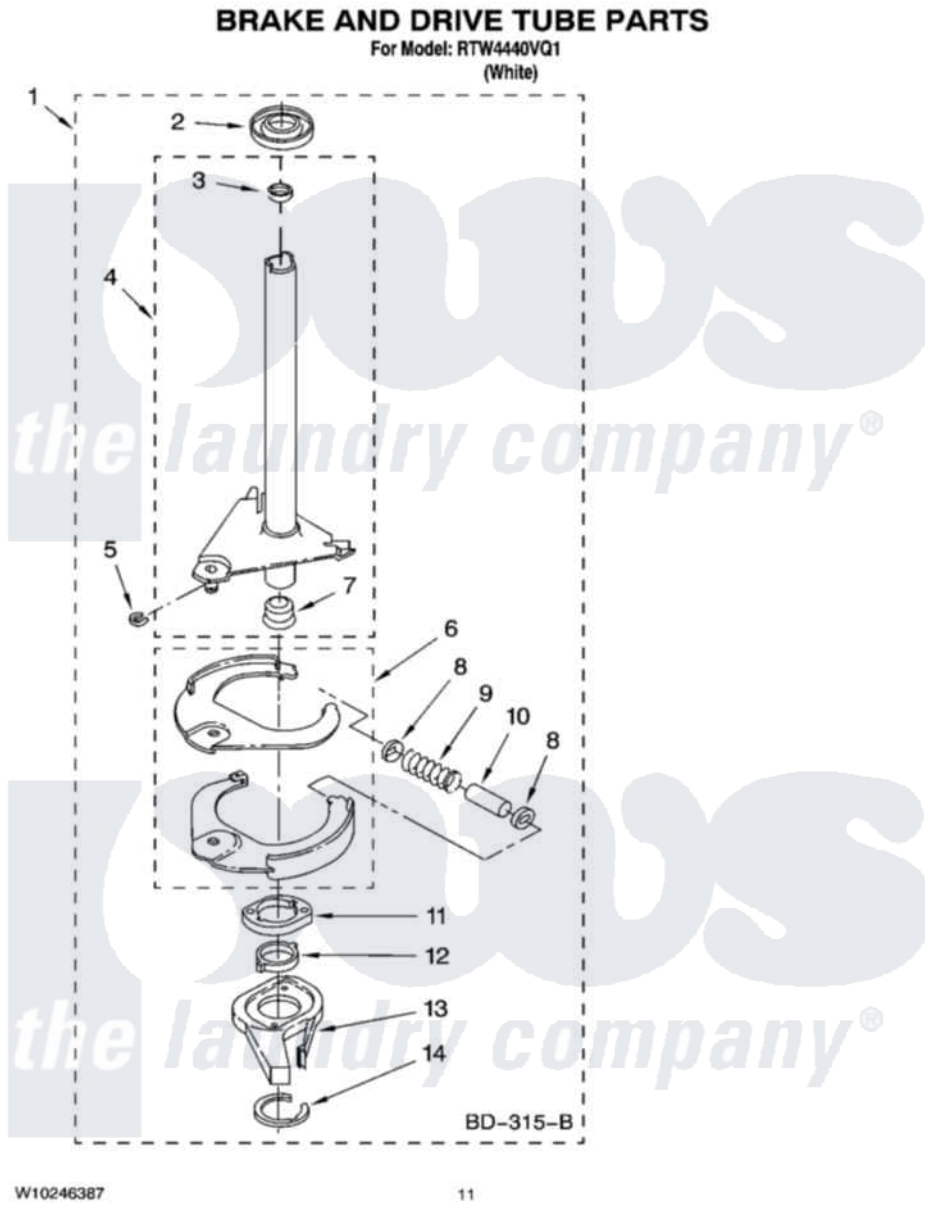

Whirlpool RTW4440VQ1 07 - BRAKE AND DRIVE TUBE PARTS

Whirlpool Residential Whirlpool RTW4440VQ1 Washer Parts Parts Diagram 07 - BRAKE AND DRIVE TUBE PARTS
Click on the part number to view part

Item	Original Part Number	Replaced By	Status	Part Description
1	388952	285792		Basketdrive
2	62658			Ring, Thrust
3	356427			Seal, Spin Pinion
4	64027	64208		Tube-Spin
5	64035	W10083190		Ring, Retaining
6	64232	285438		Shoe-Brake
7	62703	8546462		"T" Bearing, Spin Tube
8	3353956	285658		Sleeve
9	387806		Not Available	Spring, Brake
10	3355360	285658		Sleeve
11	661516	8546461		Cam, Brake Release
12	63022			Sleeve, Cam
13	64194	285790		Lining
14	90368	W10083200		Ring, Retaining
	BLANK		Not Available	Following Parts Not Illustrated
"	285208			Lubricant