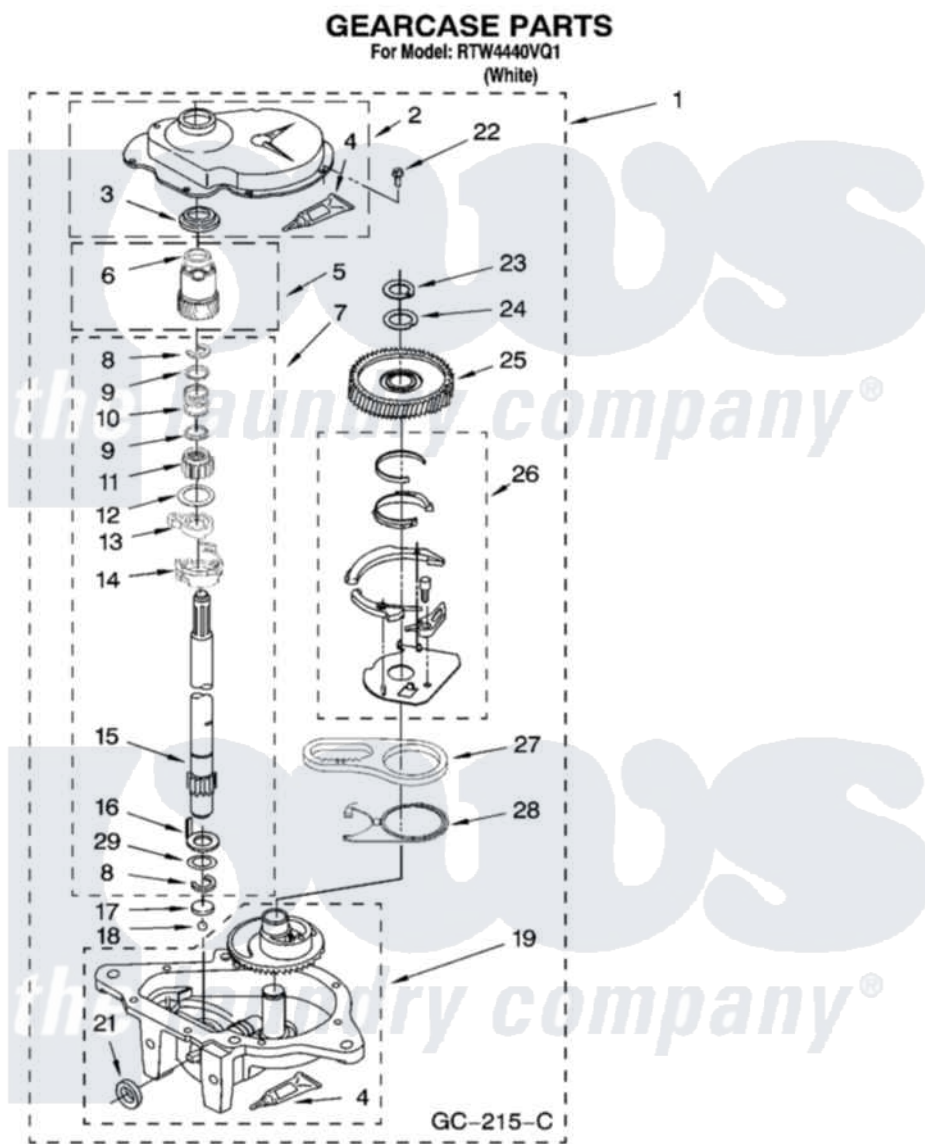

Whirlpool RTW4440VQ1 08 - GEARCASE PARTS, OPTIONAL PARTS (NOT INCLUDED)

12

W10246387

Whirlpool [Residential Whirlpool RTW4440VQ1 Washer Parts](#) Parts Diagram 08 - GEARCASE PARTS, OPTIONAL PARTS (NOT INCLUDED)

[Click on the part number to view part](#)

| Item | Original Part Number | Replaced By | Status | Part Description |
|------|-------------------------|-------------------------|---------------|-----------------------|
| 1 | 3360630 | 3360629 | | Gearcase |
| 2 | 285202 | | | Cover, Gearcase |
| 3 | 3349985 | | | Seal, Gearcase Cover |
| 4 | 285195 | | | Sealer Sealer, Gasket |
| 5 | 63320 | 285362 | | Gear and Pinion |
| 6 | 356427 | | | Seal, Spin Pinion |
| 7 | 389387 | | | Shaft, Agitator |
| 8 | 90369 | | Not Available | Ring, Retaining (2) |
| 9 | 62677 | | | Retainer, Spring |
| 10 | 62676 | | | Spring, Agitator |
| 11 | 63273 | 285509 | | Shaft, Agitator |
| 12 | 62619 | | | Washer, Agitator Gear |
| 13 | 62580 | 285206 | | Cam-Agitator |
| 14 | 62581 | 285206 | | Cam-Agitator |
| 15 | 285509 | | | Shaft, Agitator |