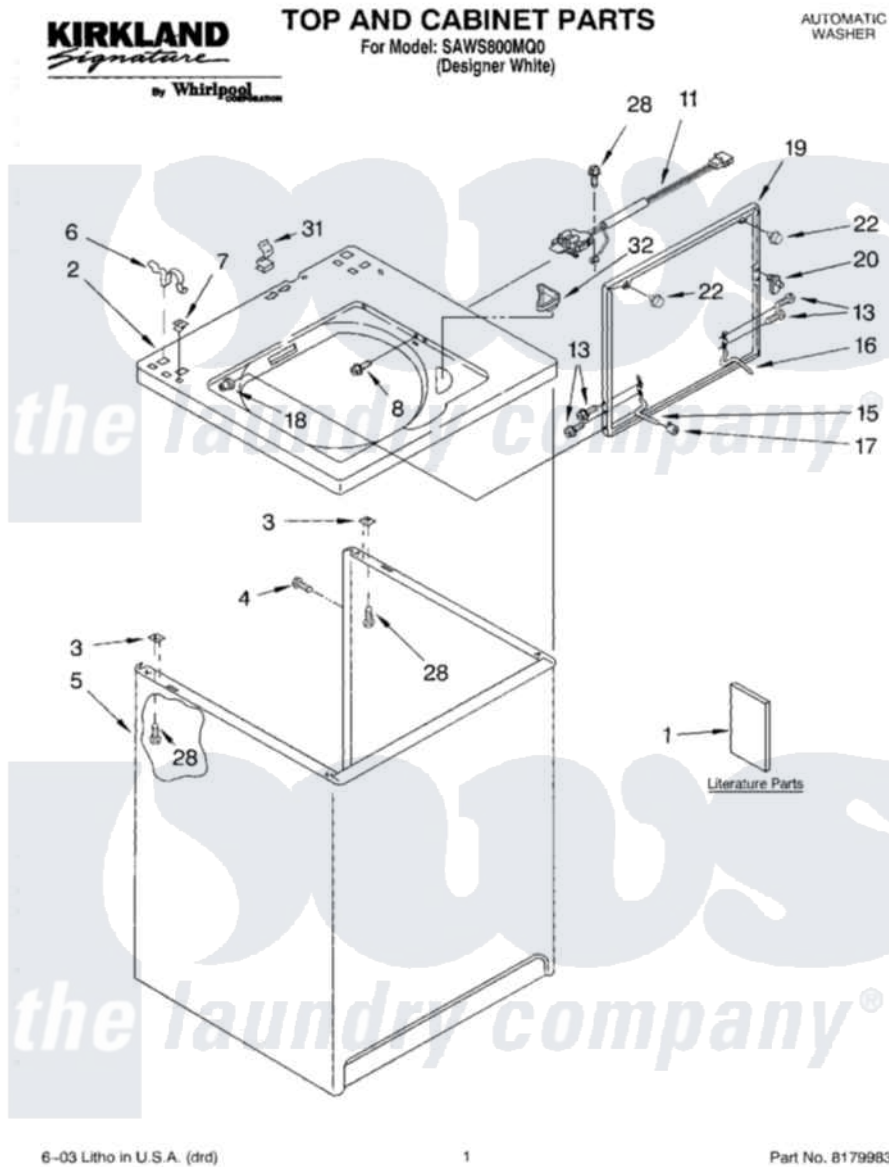

Whirlpool SAWS800MQ0 01 - TOP AND CABINET PARTS

6-03 Litho in U.S.A. (drd)

1

Part No. 8179983

Whirlpool [Residential Whirlpool SAWS800MQ0 Washer Parts](#) Parts Diagram 01 - TOP AND CABINET PARTS
 Click on the part number to view part

Item	Original Part Number	Replaced By	Status	Part Description
1	LIT3956025		Not Available	Literature Parts (Installation Instructions)
"	LIT3955870		Not Available	Literature Parts (Use & Care Guide)
"	LIT3955916		Not Available	Literature Parts (Feature Sheet)
"	LIT3956286		Not Available	Literature Parts (Energy Guide)
"	LIT8541273		Not Available	Literature Parts (Wiring Diagram)
2	8271378			Top
3	62750			Spacer, Cabinet To Top (4)
4	3357011	308685		Side Trim)
5	63424			Cabinet
6	62780			Clip, Top And Cabinet And Rear Panel
7	357213			Nut, Push-In
8	3356311			Screw And Washer, Lid Switch Shield
11	3949237	3949247		Switch-Lid